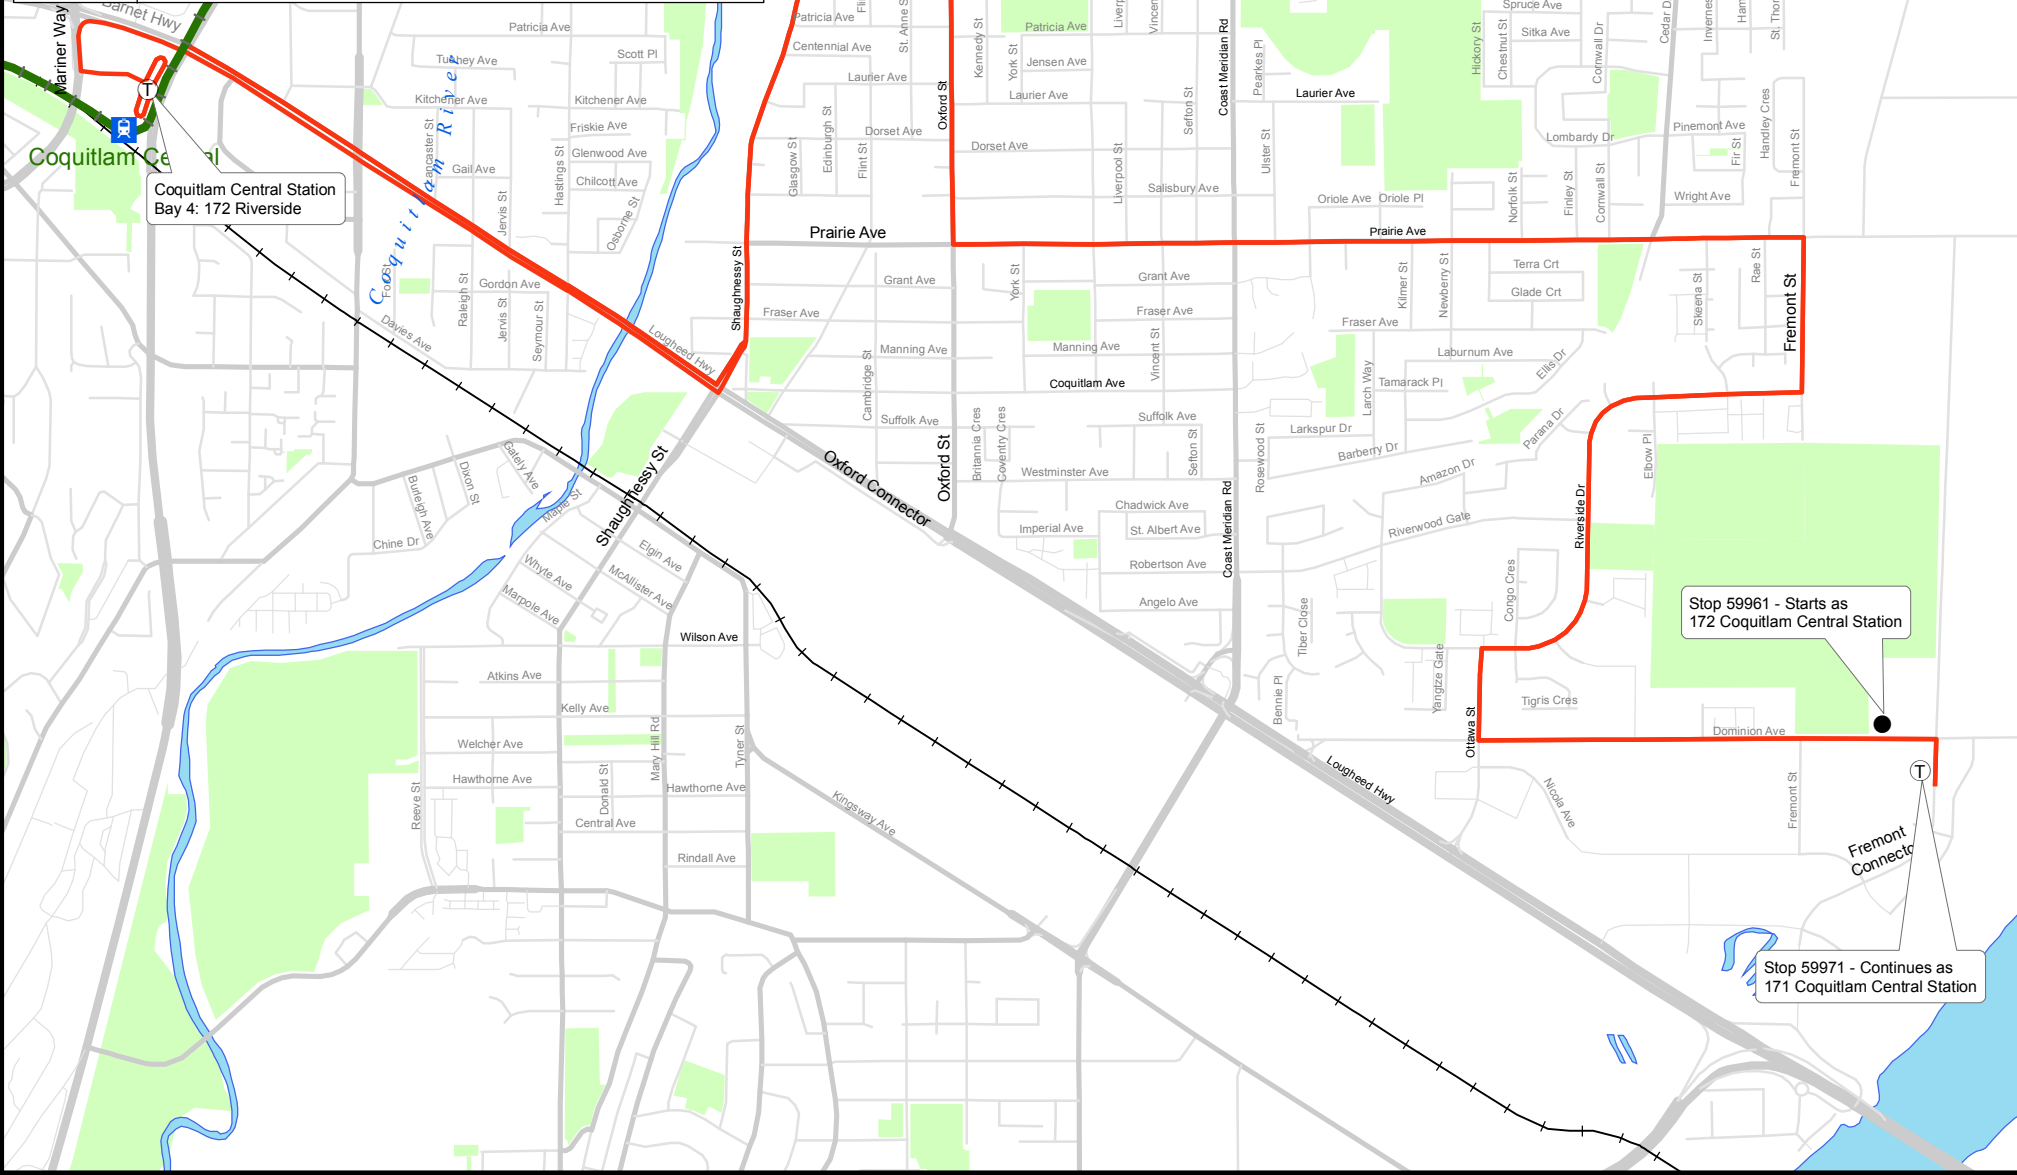

172 Coquitlam Central Station/ Riverside

December 2016

For route and schedule information, visit www.transink.ca

CMBCC Service Planning

Legend

- West Coast Express
- West Coast Express Station
- Route Terminus/Scheduled Stop

Coquitlam Central Station
Bay 4: 172 Riverside

Stop 59961 - Starts as
172 Coquitlam Central Station

Stop 59971 - Continues as
171 Coquitlam Central Station

Fremont
Connect