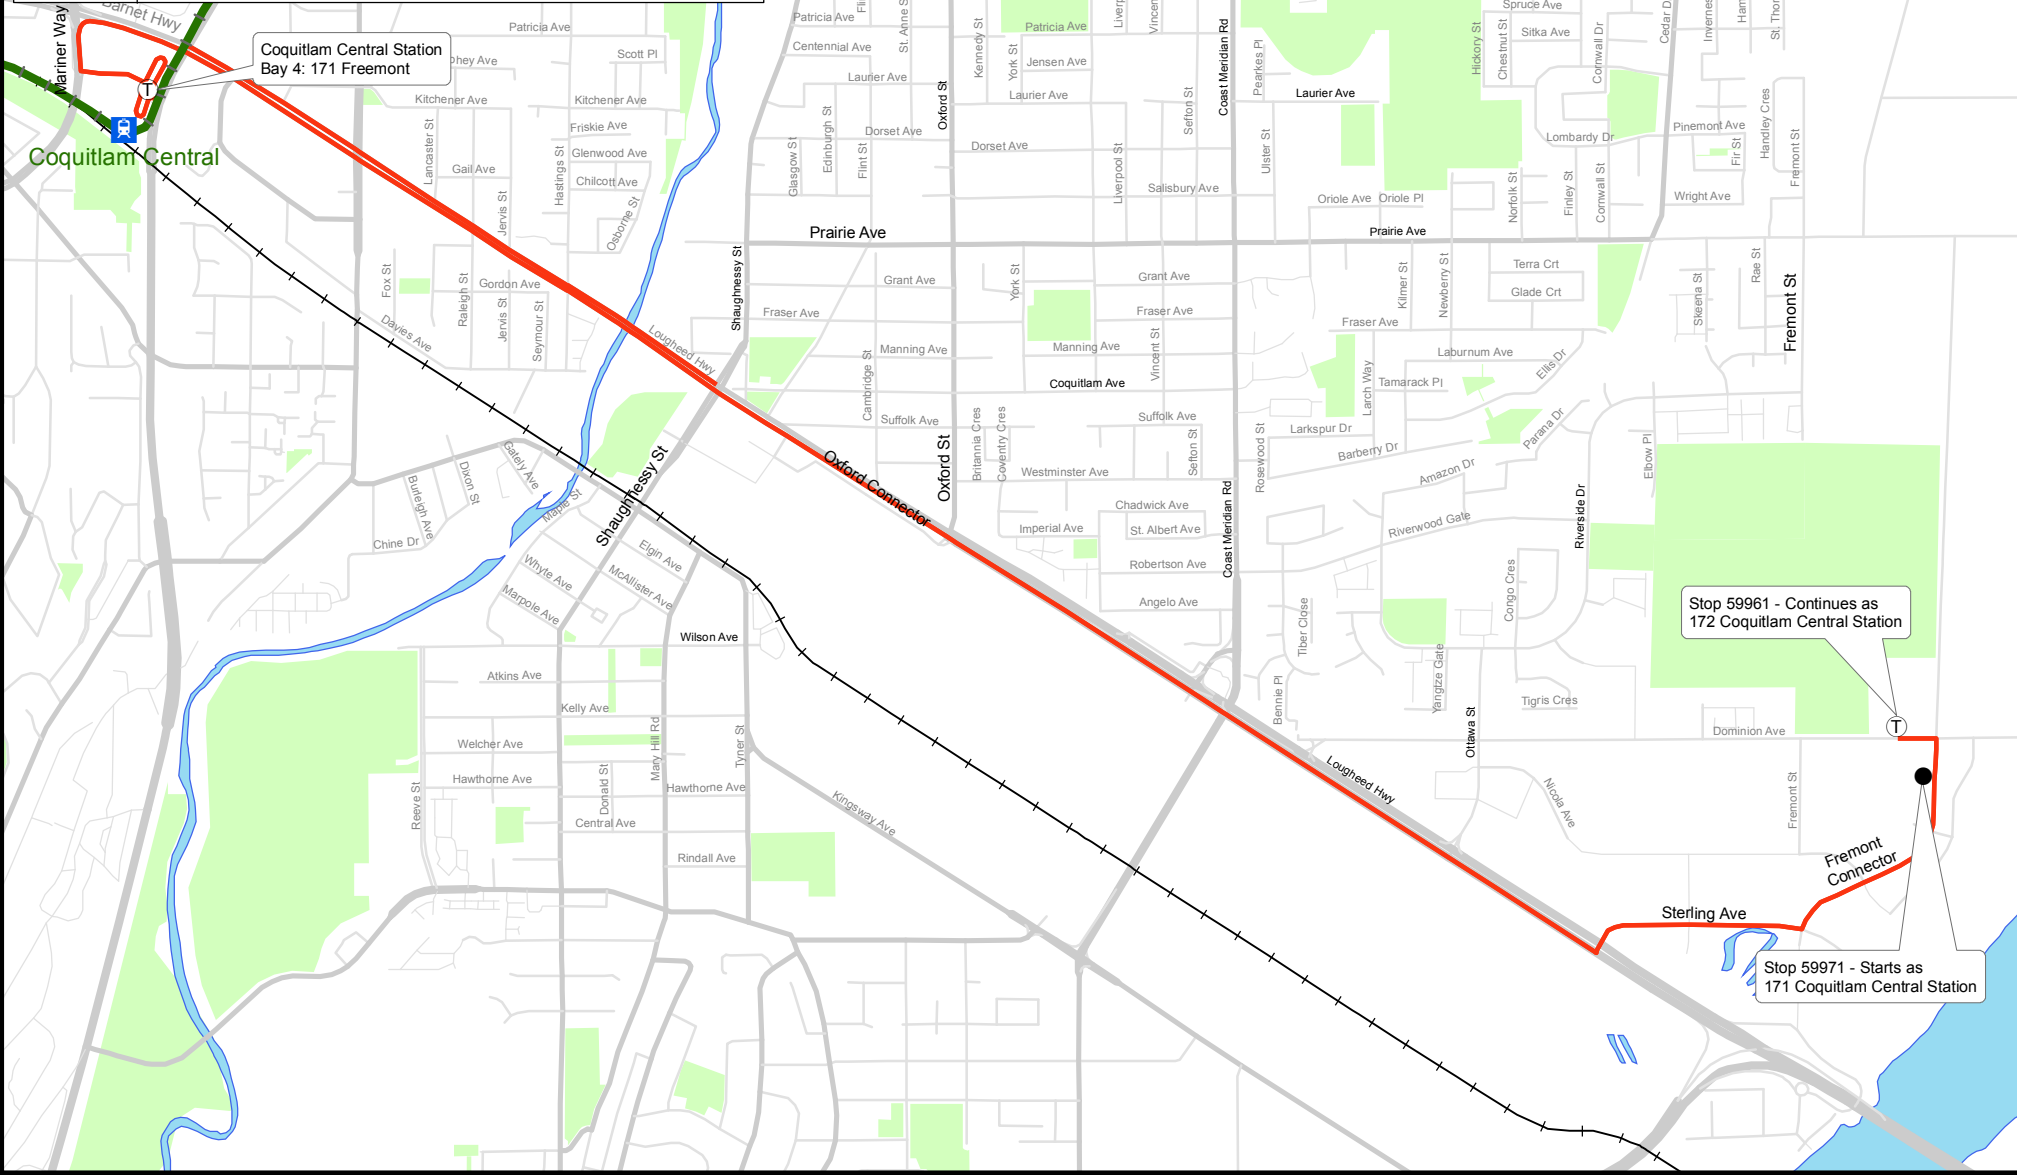

171 Coquitlam Central Station/ Fremont

December 2016
For route and schedule information, visit www.translink.ca
CMB Service Planning

Legend

- West Coast Express
- West Coast Express Station
- Route Terminus/Scheduled Stop

Coquitlam Central Station
Bay 4: 171 Fremont

Stop 59961 - Continues as
172 Coquitlam Central Station

Stop 59971 - Starts as
171 Coquitlam Central Station