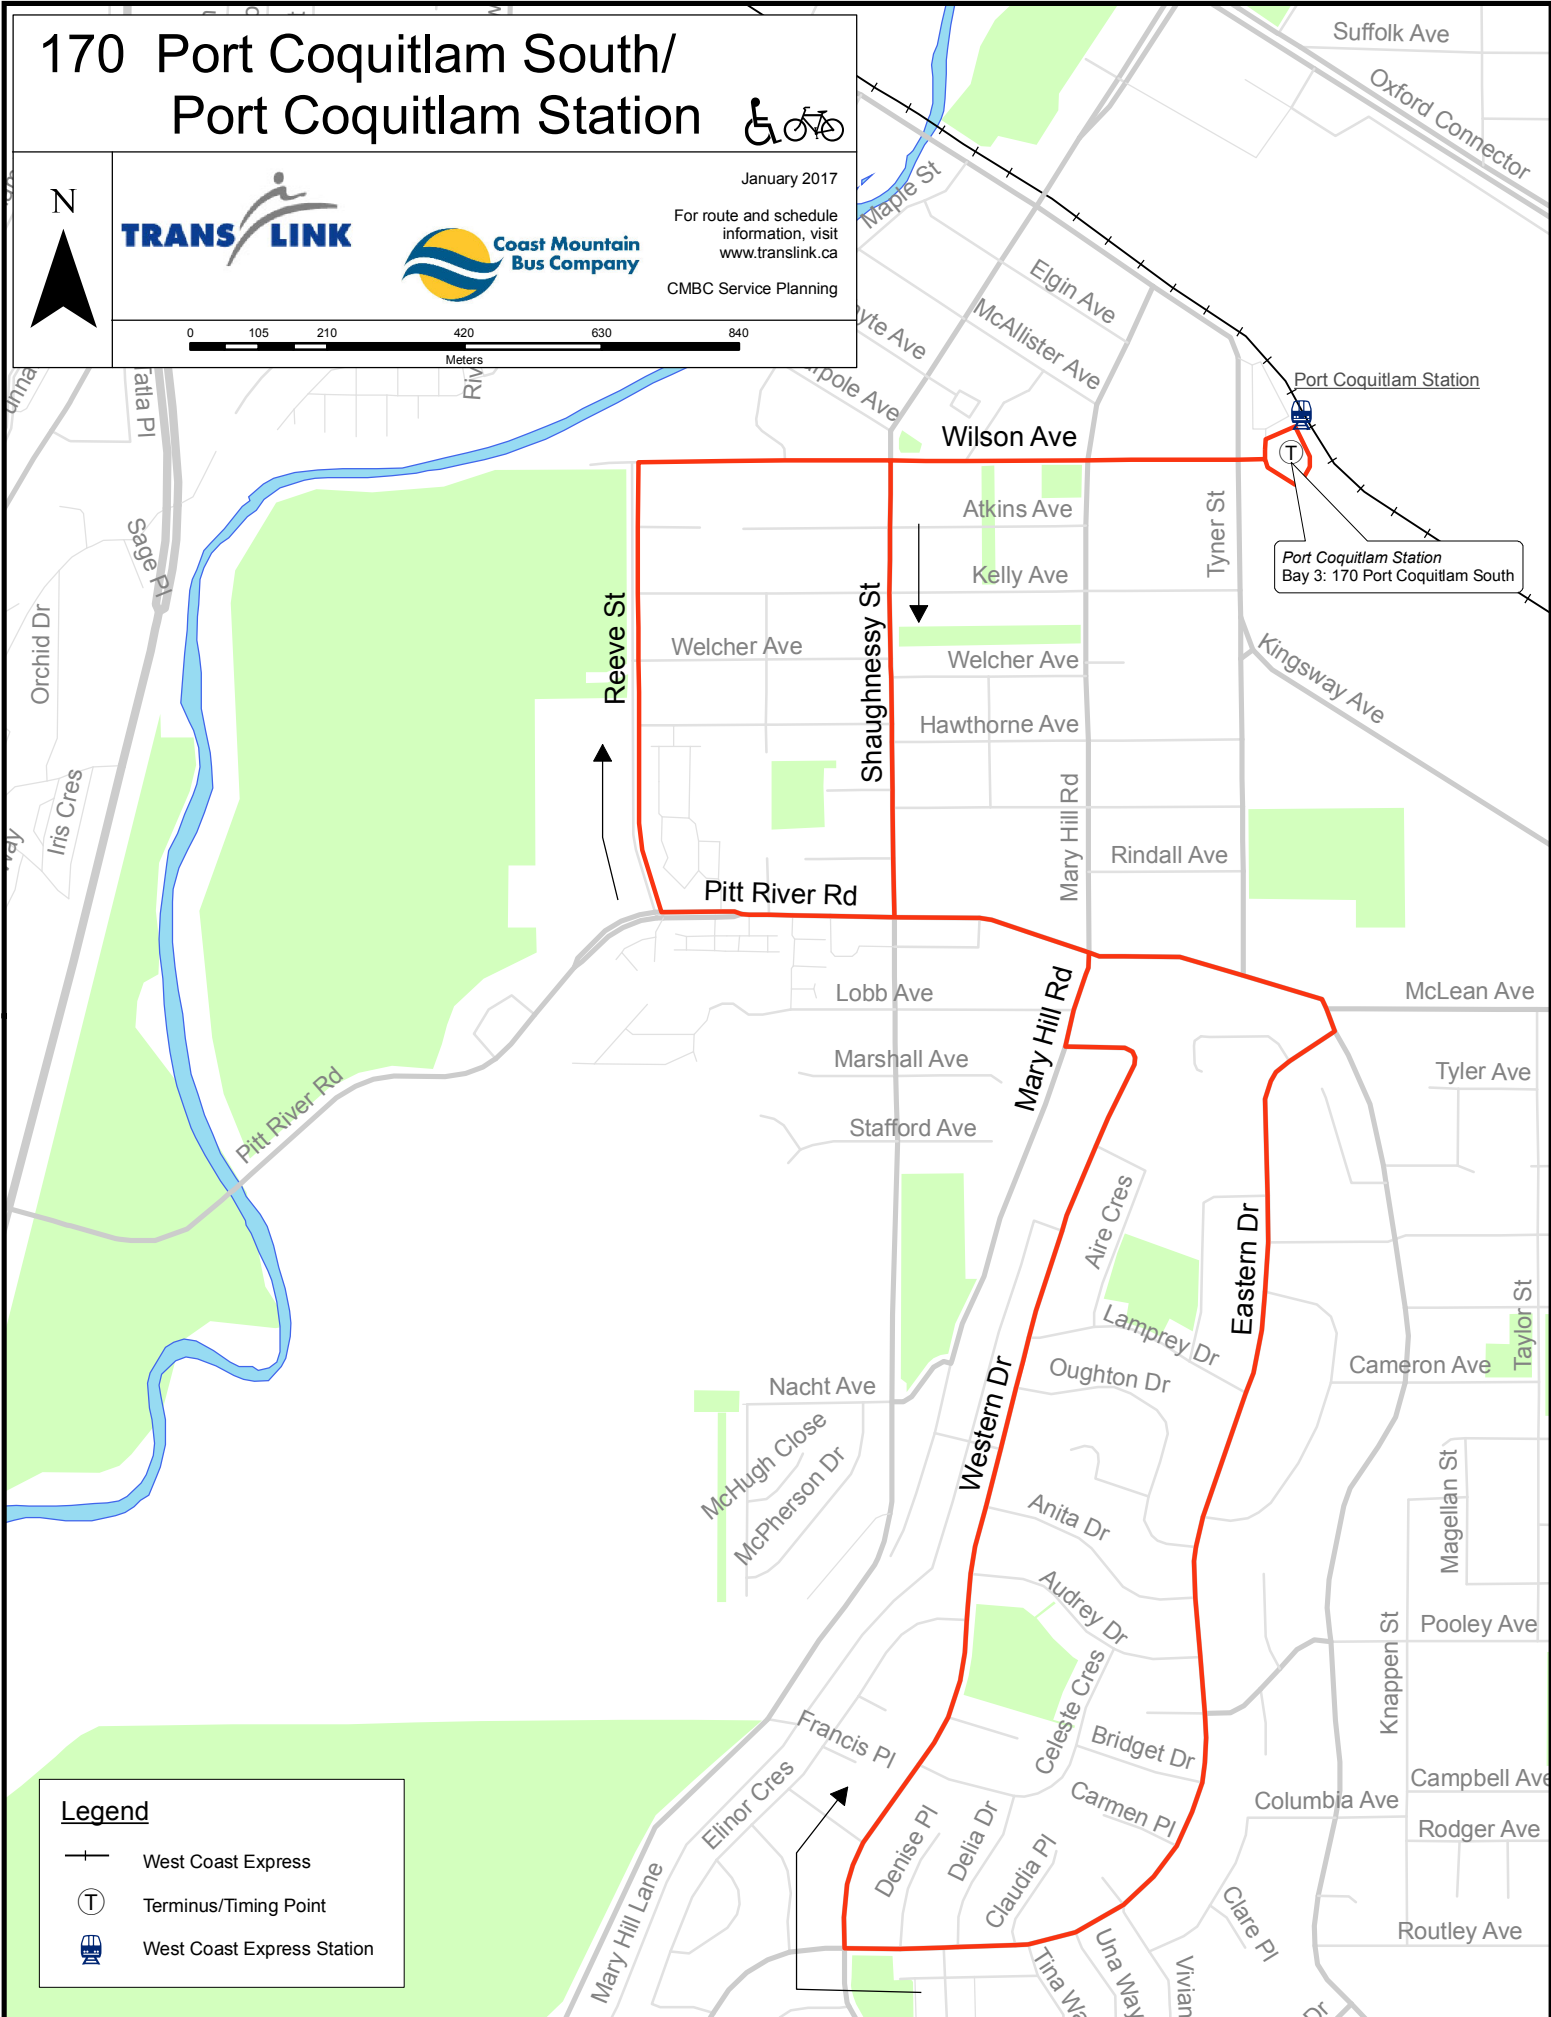

170 Port Coquitlam South/ Port Coquitlam Station

N

January 2017

For route and schedule information, visit www.translink.ca

CMBC Service Planning

Legend

- West Coast Express
- Terminus/Timing Point
- West Coast Express Station