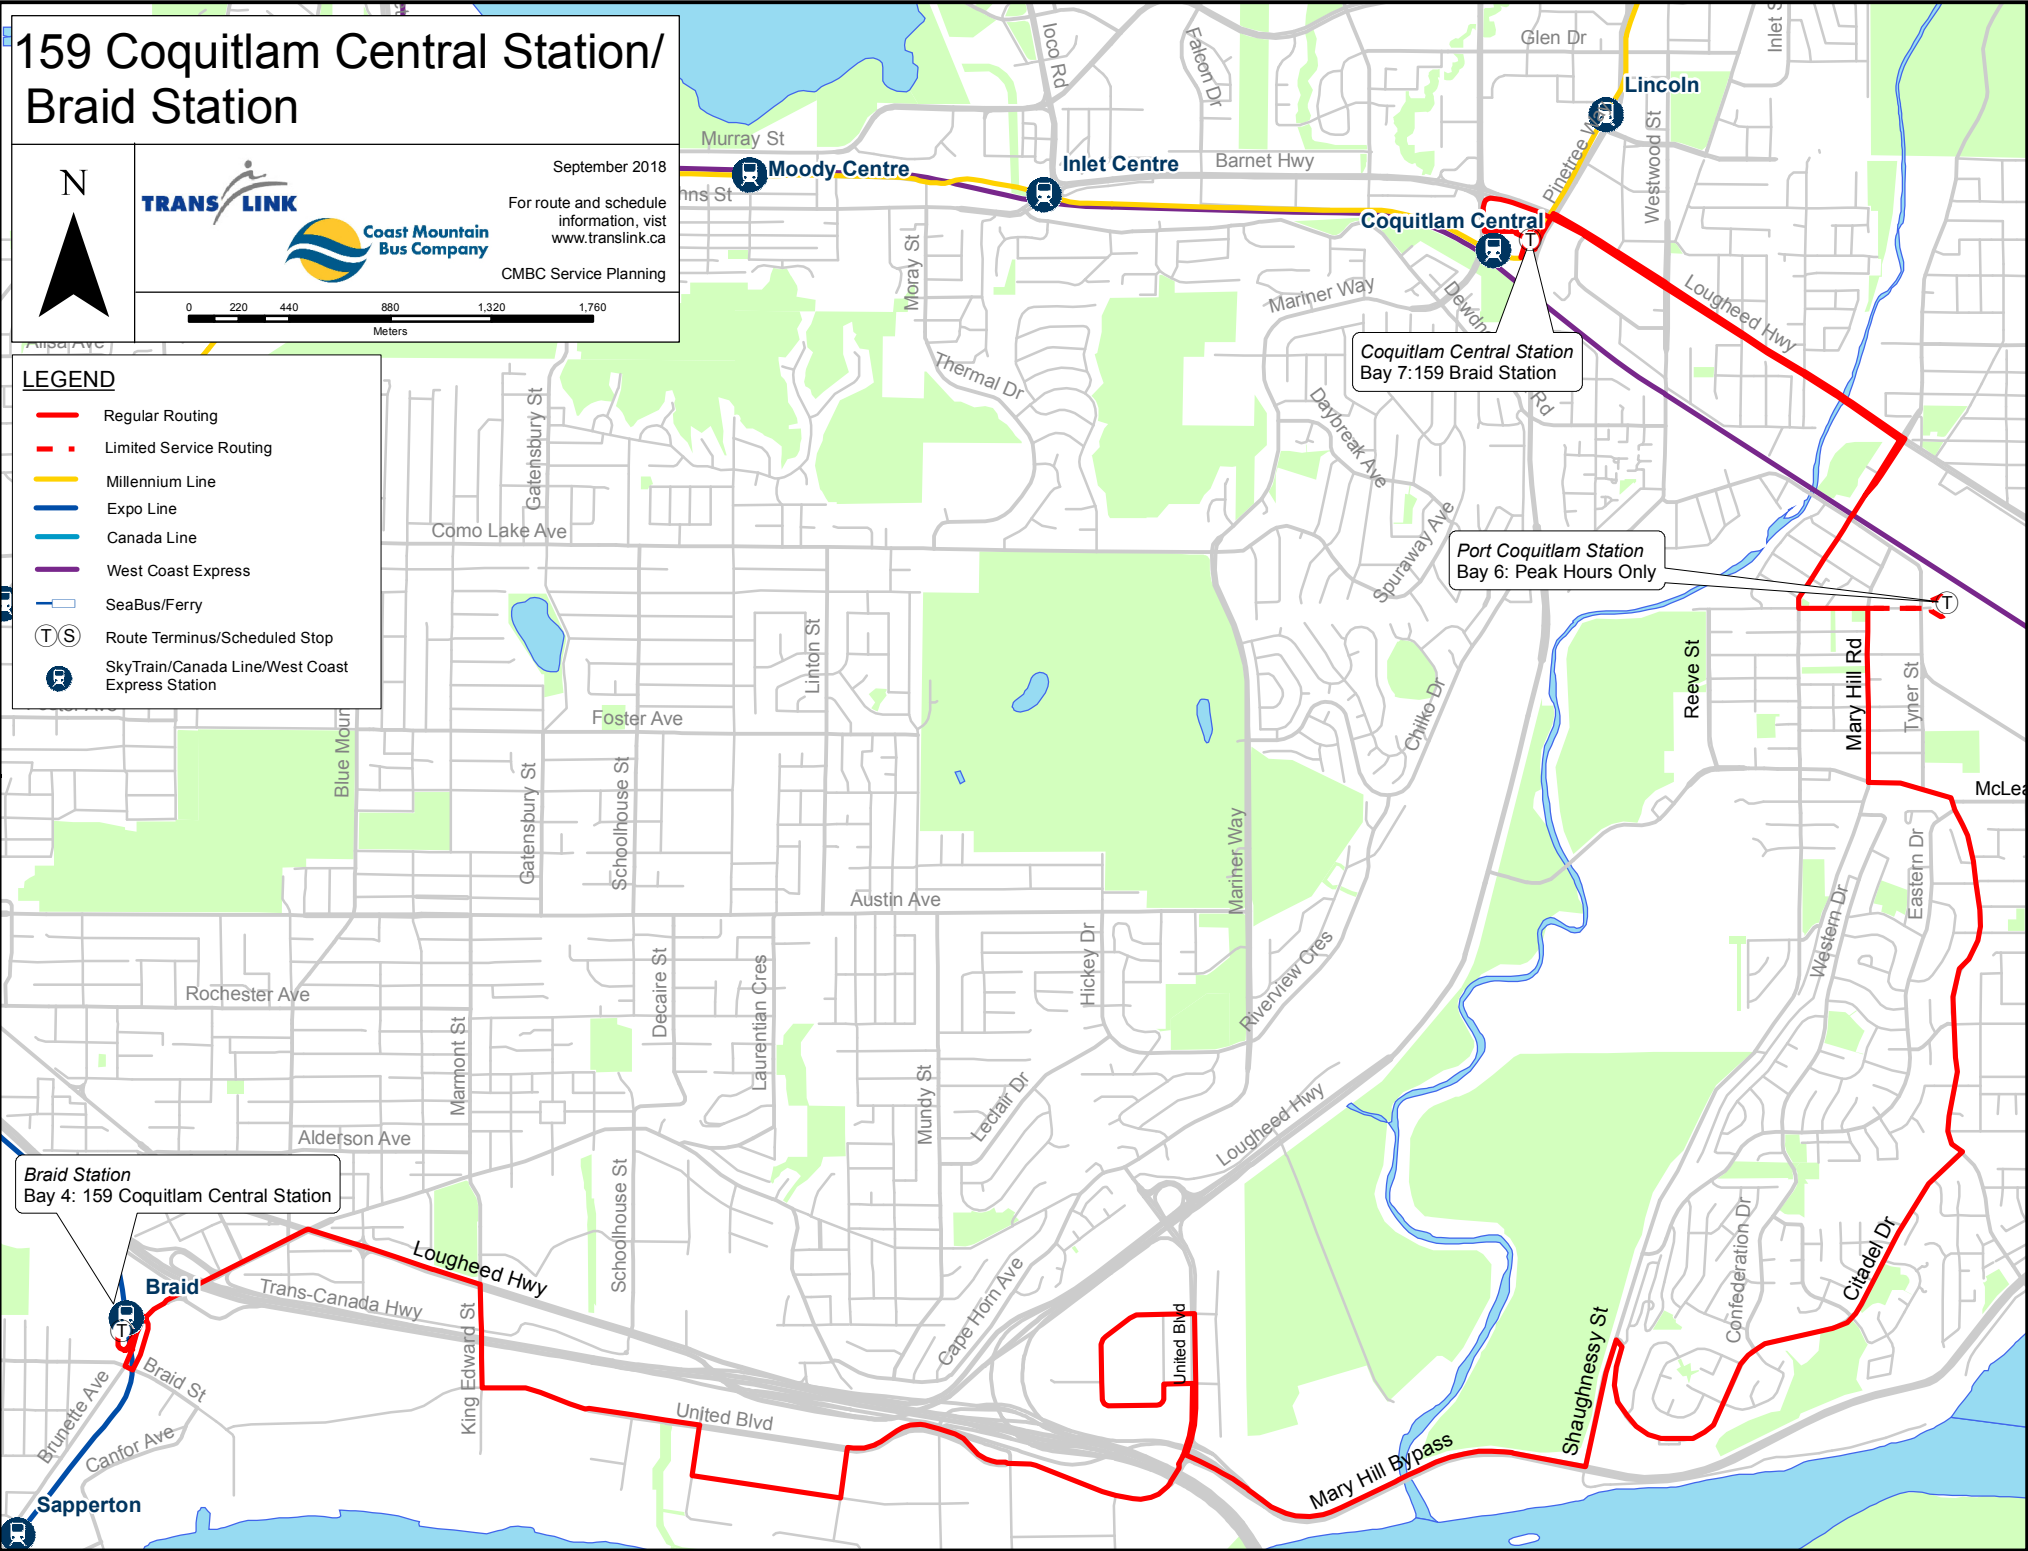

159 Coquitlam Central Station/ Braid Station

September 2018

For route and schedule information, visit www.translink.ca

CMBC Service Planning

LEGEND

- Regular Routing
- - - Limited Service Routing
- Millennium Line
- Expo Line
- Canada Line
- West Coast Express
- SeaBus/Ferry
- T S Route Terminus/Scheduled Stop
- S SkyTrain/Canada Line/West Coast Express Station

Braid Station
Bay 4: 159 Coquitlam Central Station

Coquitlam Central Station
Bay 7: 159 Braid Station

Port Coquitlam Station
Bay 6: Peak Hours Only