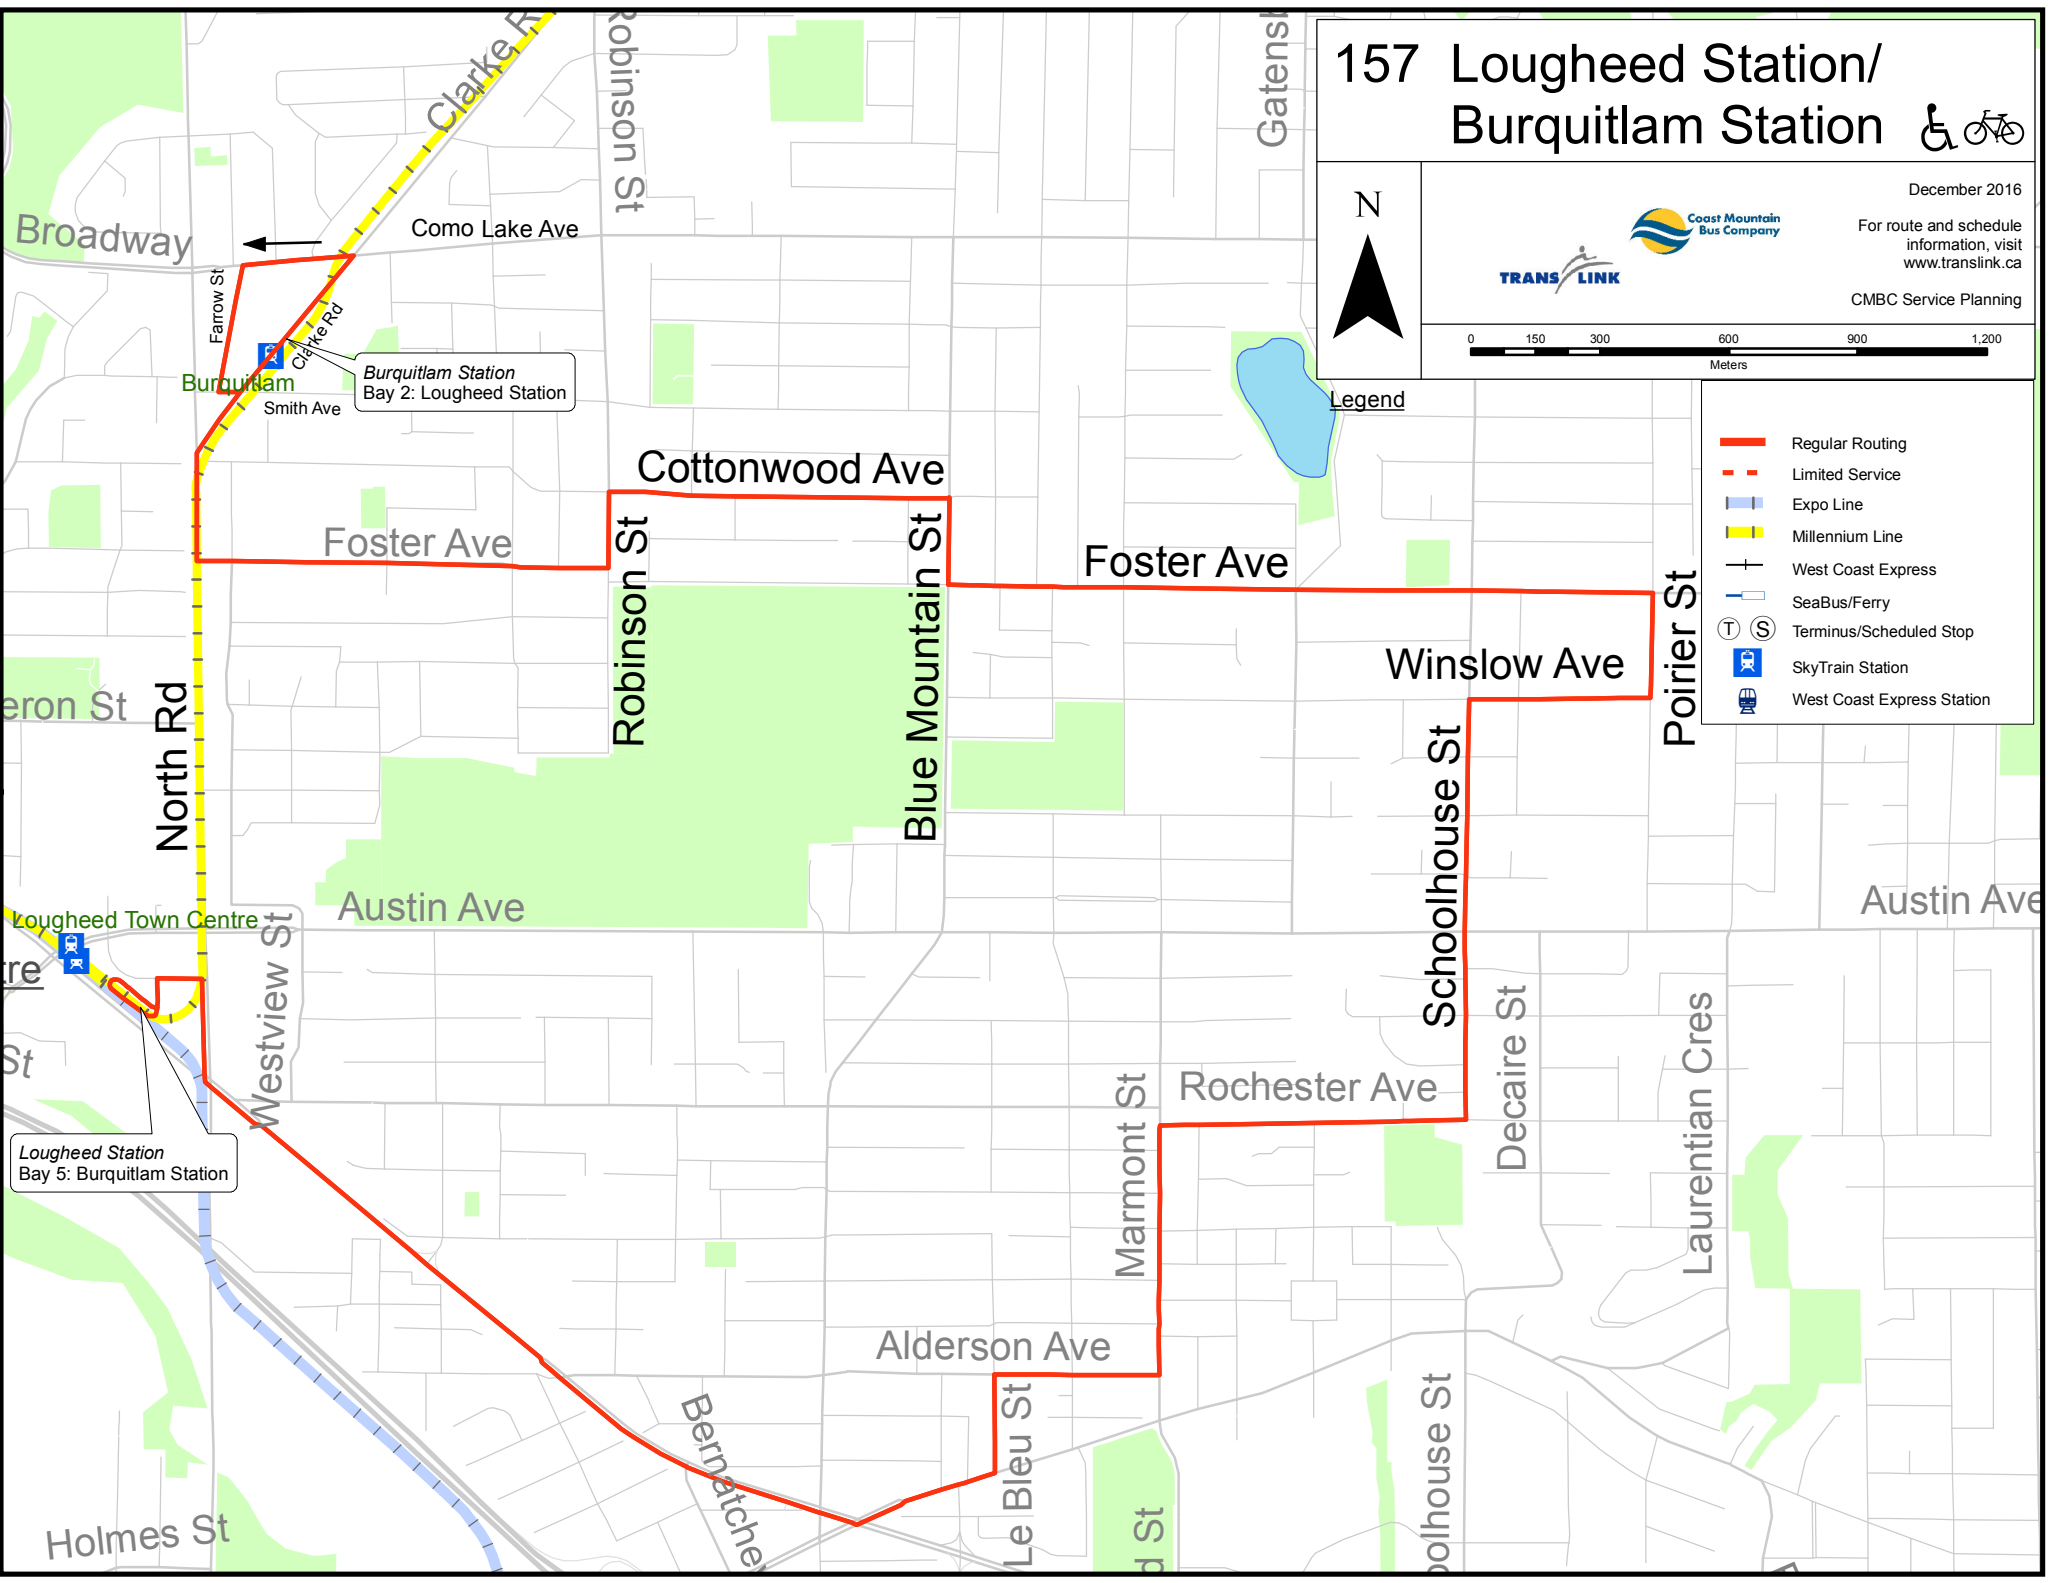

# 157 Lougheed Station/ Burquitlam Station

December 2016

For route and schedule information, visit [www.translink.ca](http://www.translink.ca)

CMBC Service Planning

Legend

- Regular Routing
- Limited Service
- Expo Line
- Millennium Line
- West Coast Express
- SeaBus/Ferry
- Terminus/Scheduled Stop
- SkyTrain Station
- West Coast Express Station

Burquitlam Station Bay 2: Lougheed Station

Lougheed Station Bay 5: Burquitlam Station