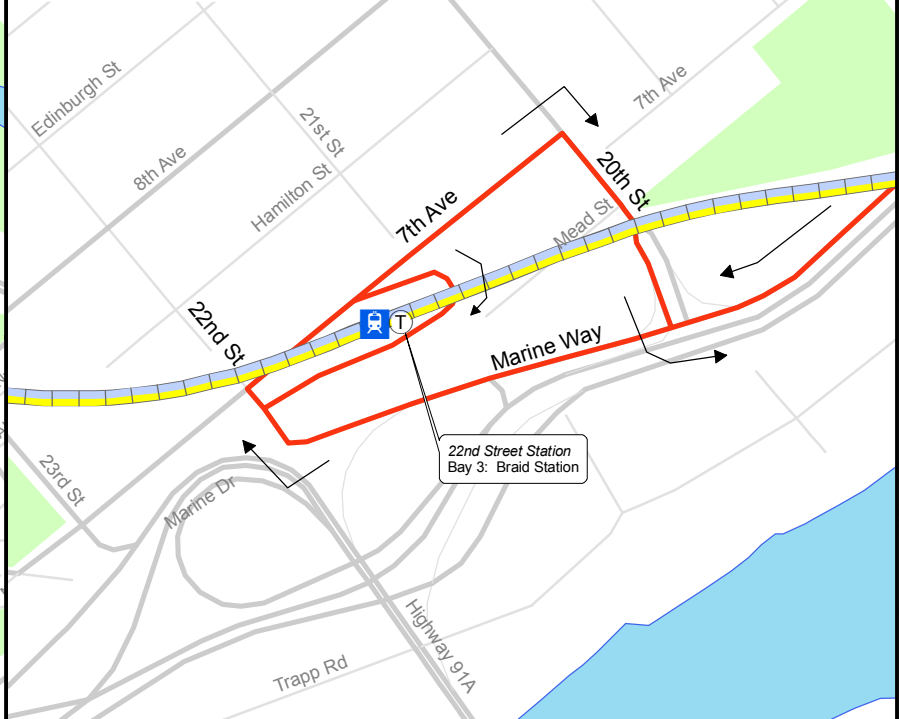

22nd Street Station

22nd Street Station - see inset

Legend

- Expo Line
- Millennium Line
- SkyTrain Station
- Route Terminus

**155 Braid Station/
22nd St Station**

October 2010
 For route and schedule information, visit www.translink.ca
 CMBC Service Planning

TRANS LINK

Coast Mountain Bus Company

0 250 500 1,000 1,500
 Meters