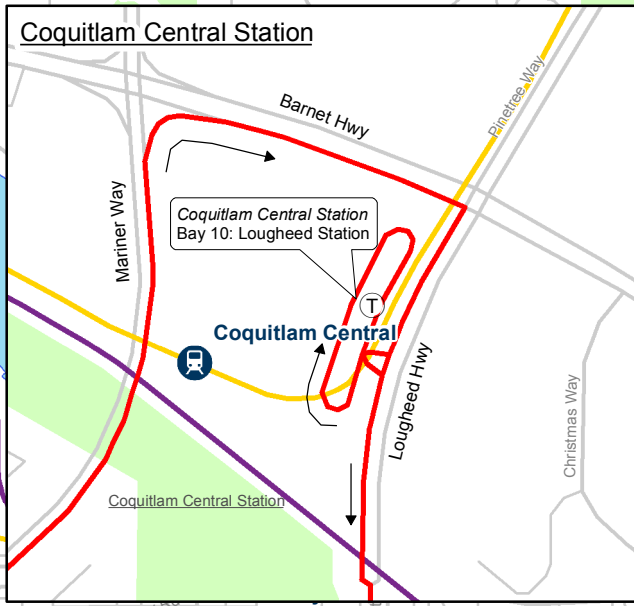

152 Lougheed Station/ Coquitlam Central Station

March 2017

For route and schedule information, visit www.translink.ca

CMB Service Planning

LEGEND

- Regular Routing
- - - Limited Service Routing
- Millennium Line
- Expo Line
- Canada Line
- West Coast Express
- SeaBus/Ferry
- T S Route Terminus/Scheduled Stop
- T SkyTrain/Canada Line/West Coast Express Station