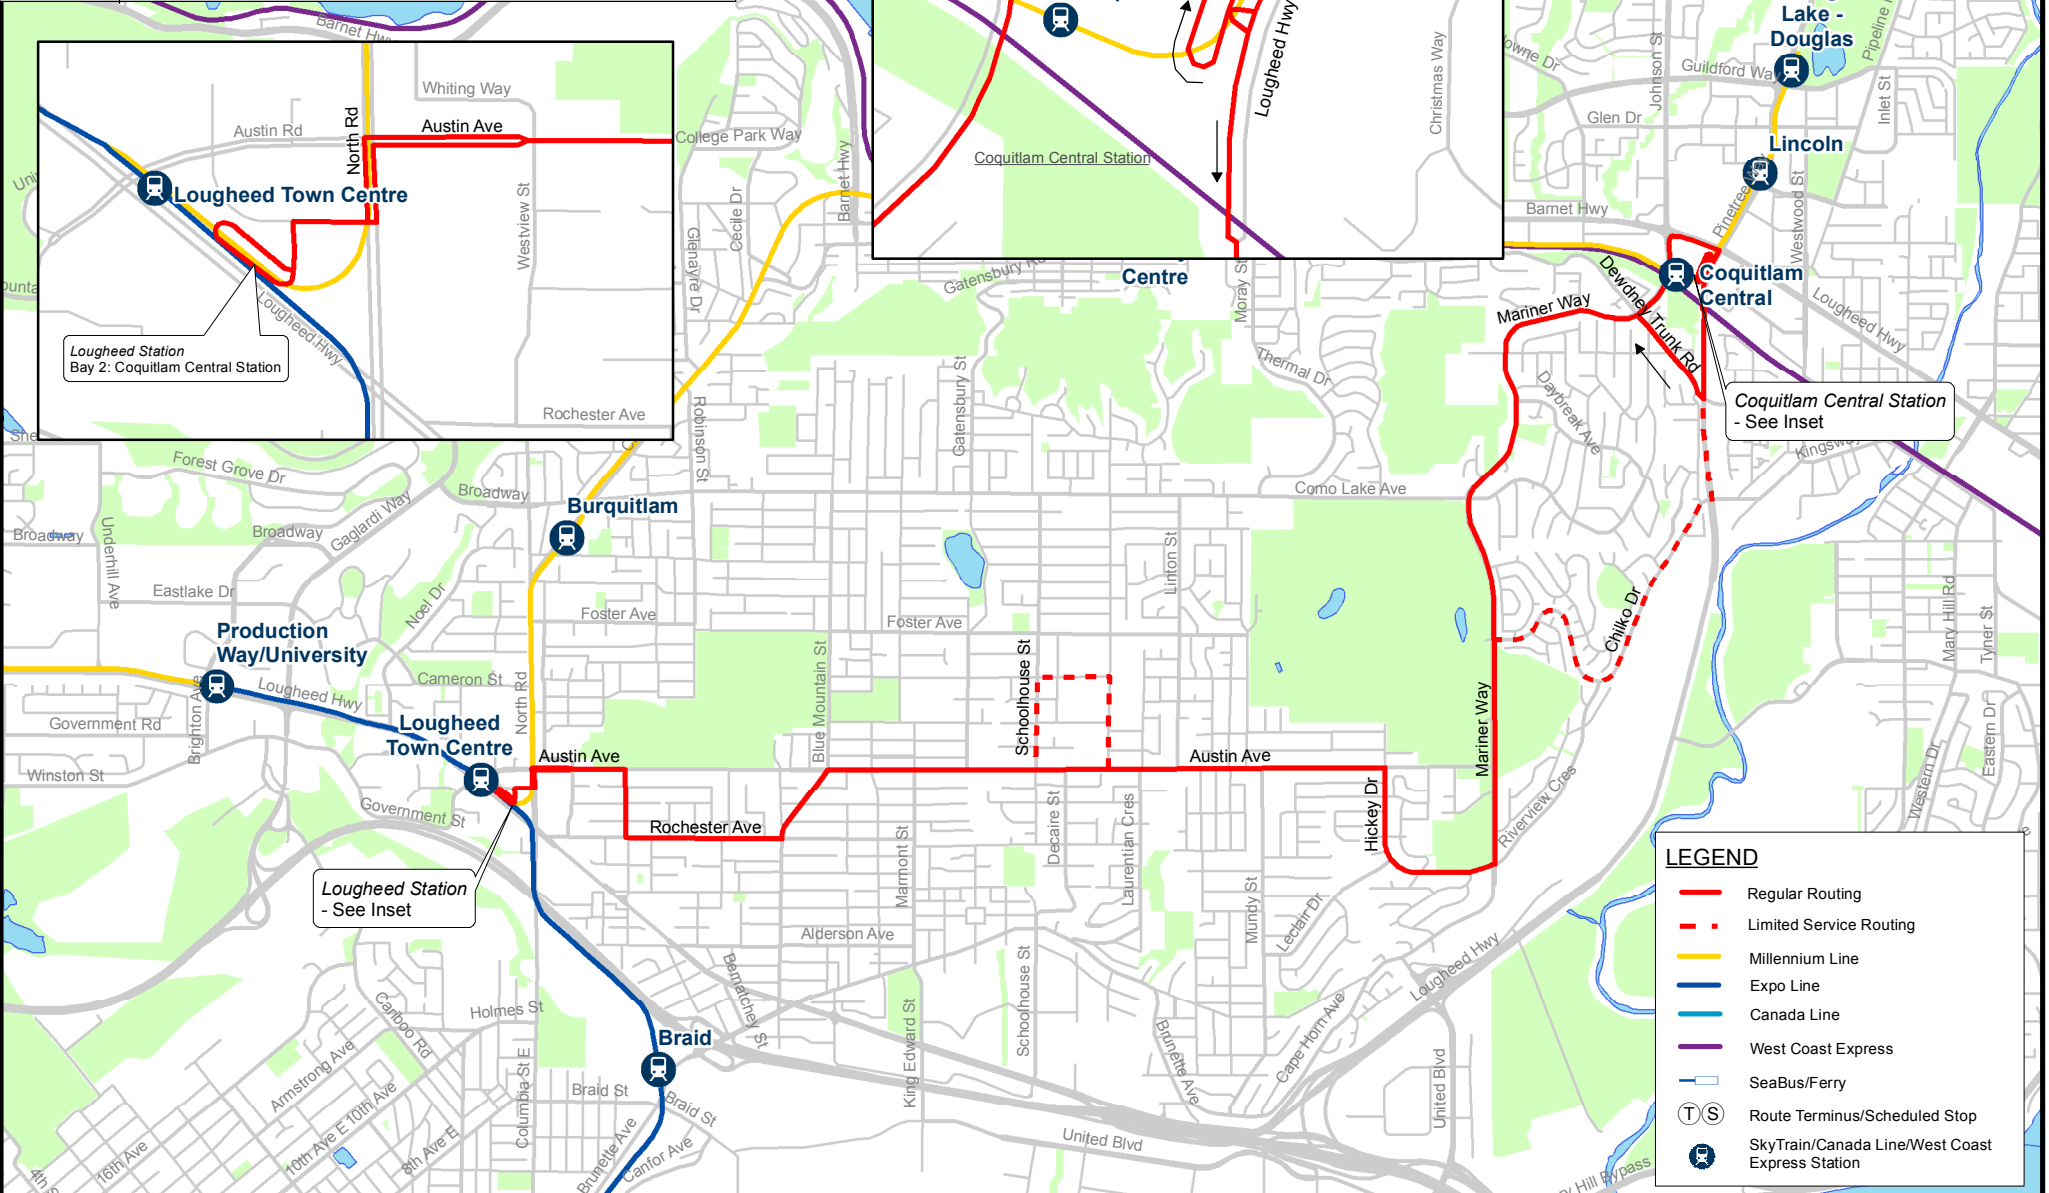

152 Lougheed Station/ Coquitlam Central Station

March 2017

For route and schedule information, visit www.translink.ca

CMB Service Planning

LEGEND

- Regular Routing
- - - Limited Service Routing
- Millennium Line
- Expo Line
- Canada Line
- West Coast Express
- SeaBus/Ferry
- T S Route Terminus/Scheduled Stop
- T SkyTrain/Canada Line/West Coast Express Station