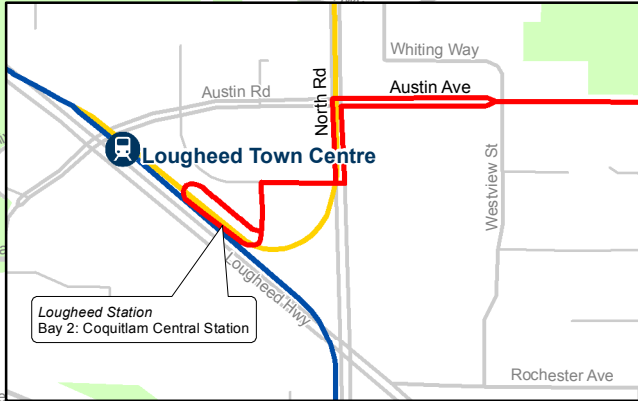

152 Lougheed Station/ Coquitlam Central Station

March 2017

For route and schedule information, visit www.translink.ca

CMB Service Planning

LEGEND

- Regular Routing
- - - Limited Service Routing
- Millennium Line
- Expo Line
- Canada Line
- West Coast Express
- SeaBus/Ferry
- T S Route Terminus/Scheduled Stop
- T SkyTrain/Canada Line/West Coast Express Station