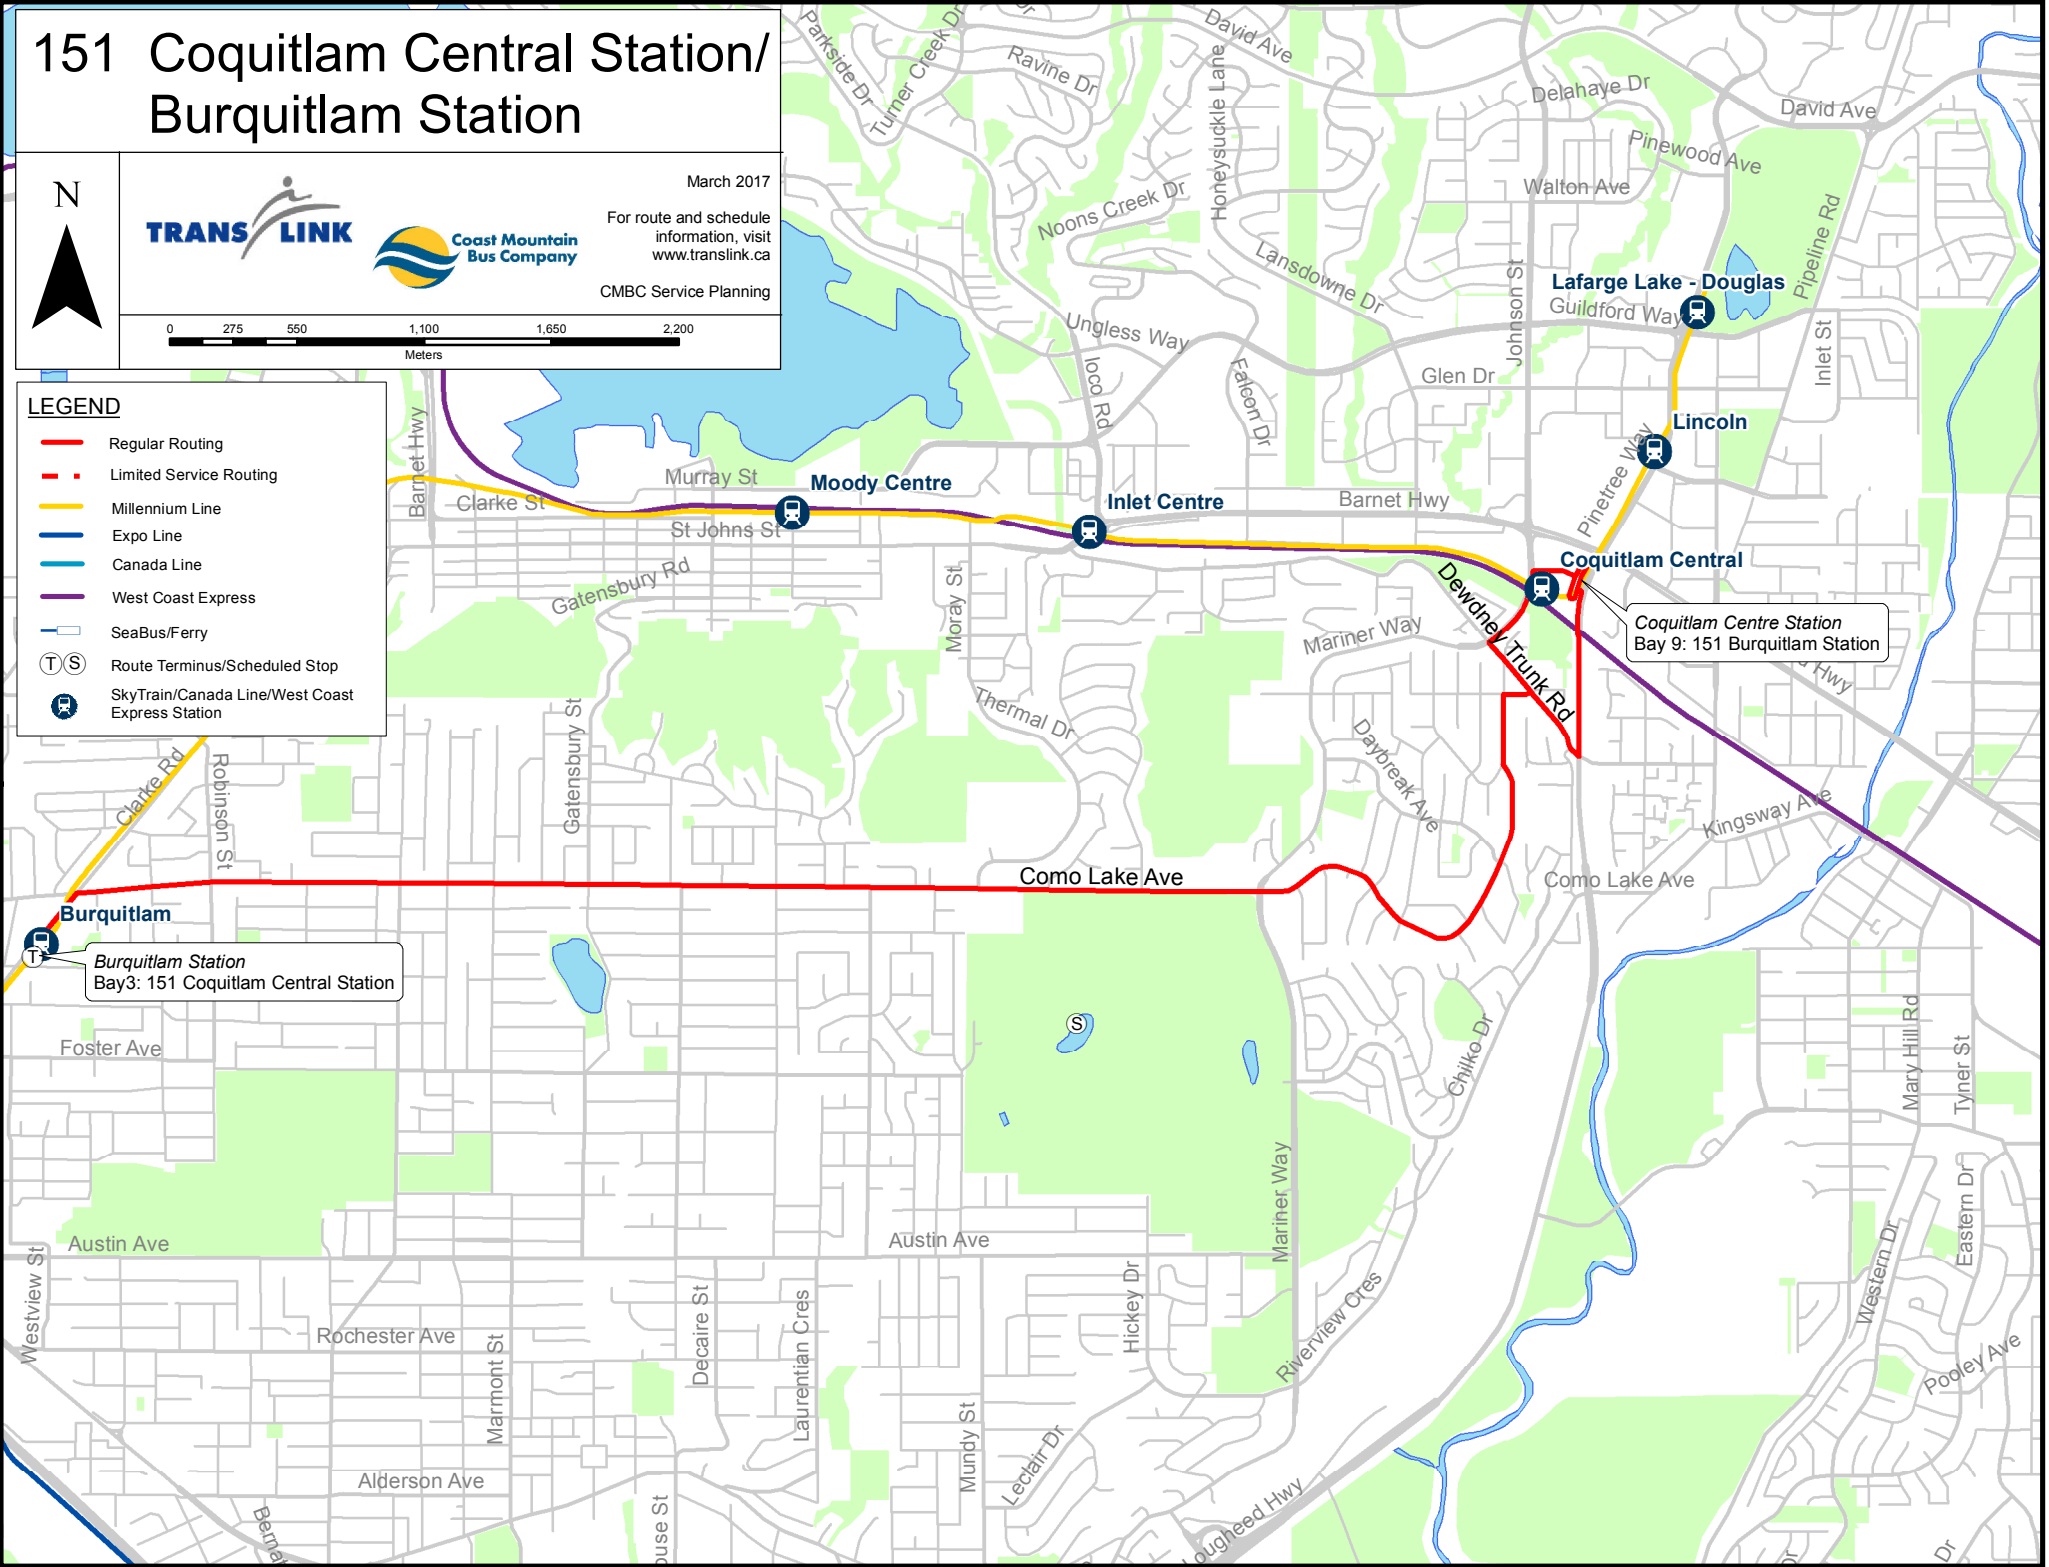

151 Coquitlam Central Station/ Burquitlam Station

March 2017

For route and schedule information, visit www.translink.ca

CMBC Service Planning

LEGEND

- Regular Routing
- - - Limited Service Routing
- Millennium Line
- Expo Line
- Canada Line
- West Coast Express
- SeaBus/Ferry
- T S Route Terminus/Scheduled Stop
- S SkyTrain/Canada Line/West Coast Express Station

Burquitlam Station
Bay 3: 151 Coquitlam Central Station

Coquitlam Centre Station
Bay 9: 151 Burquitlam Station