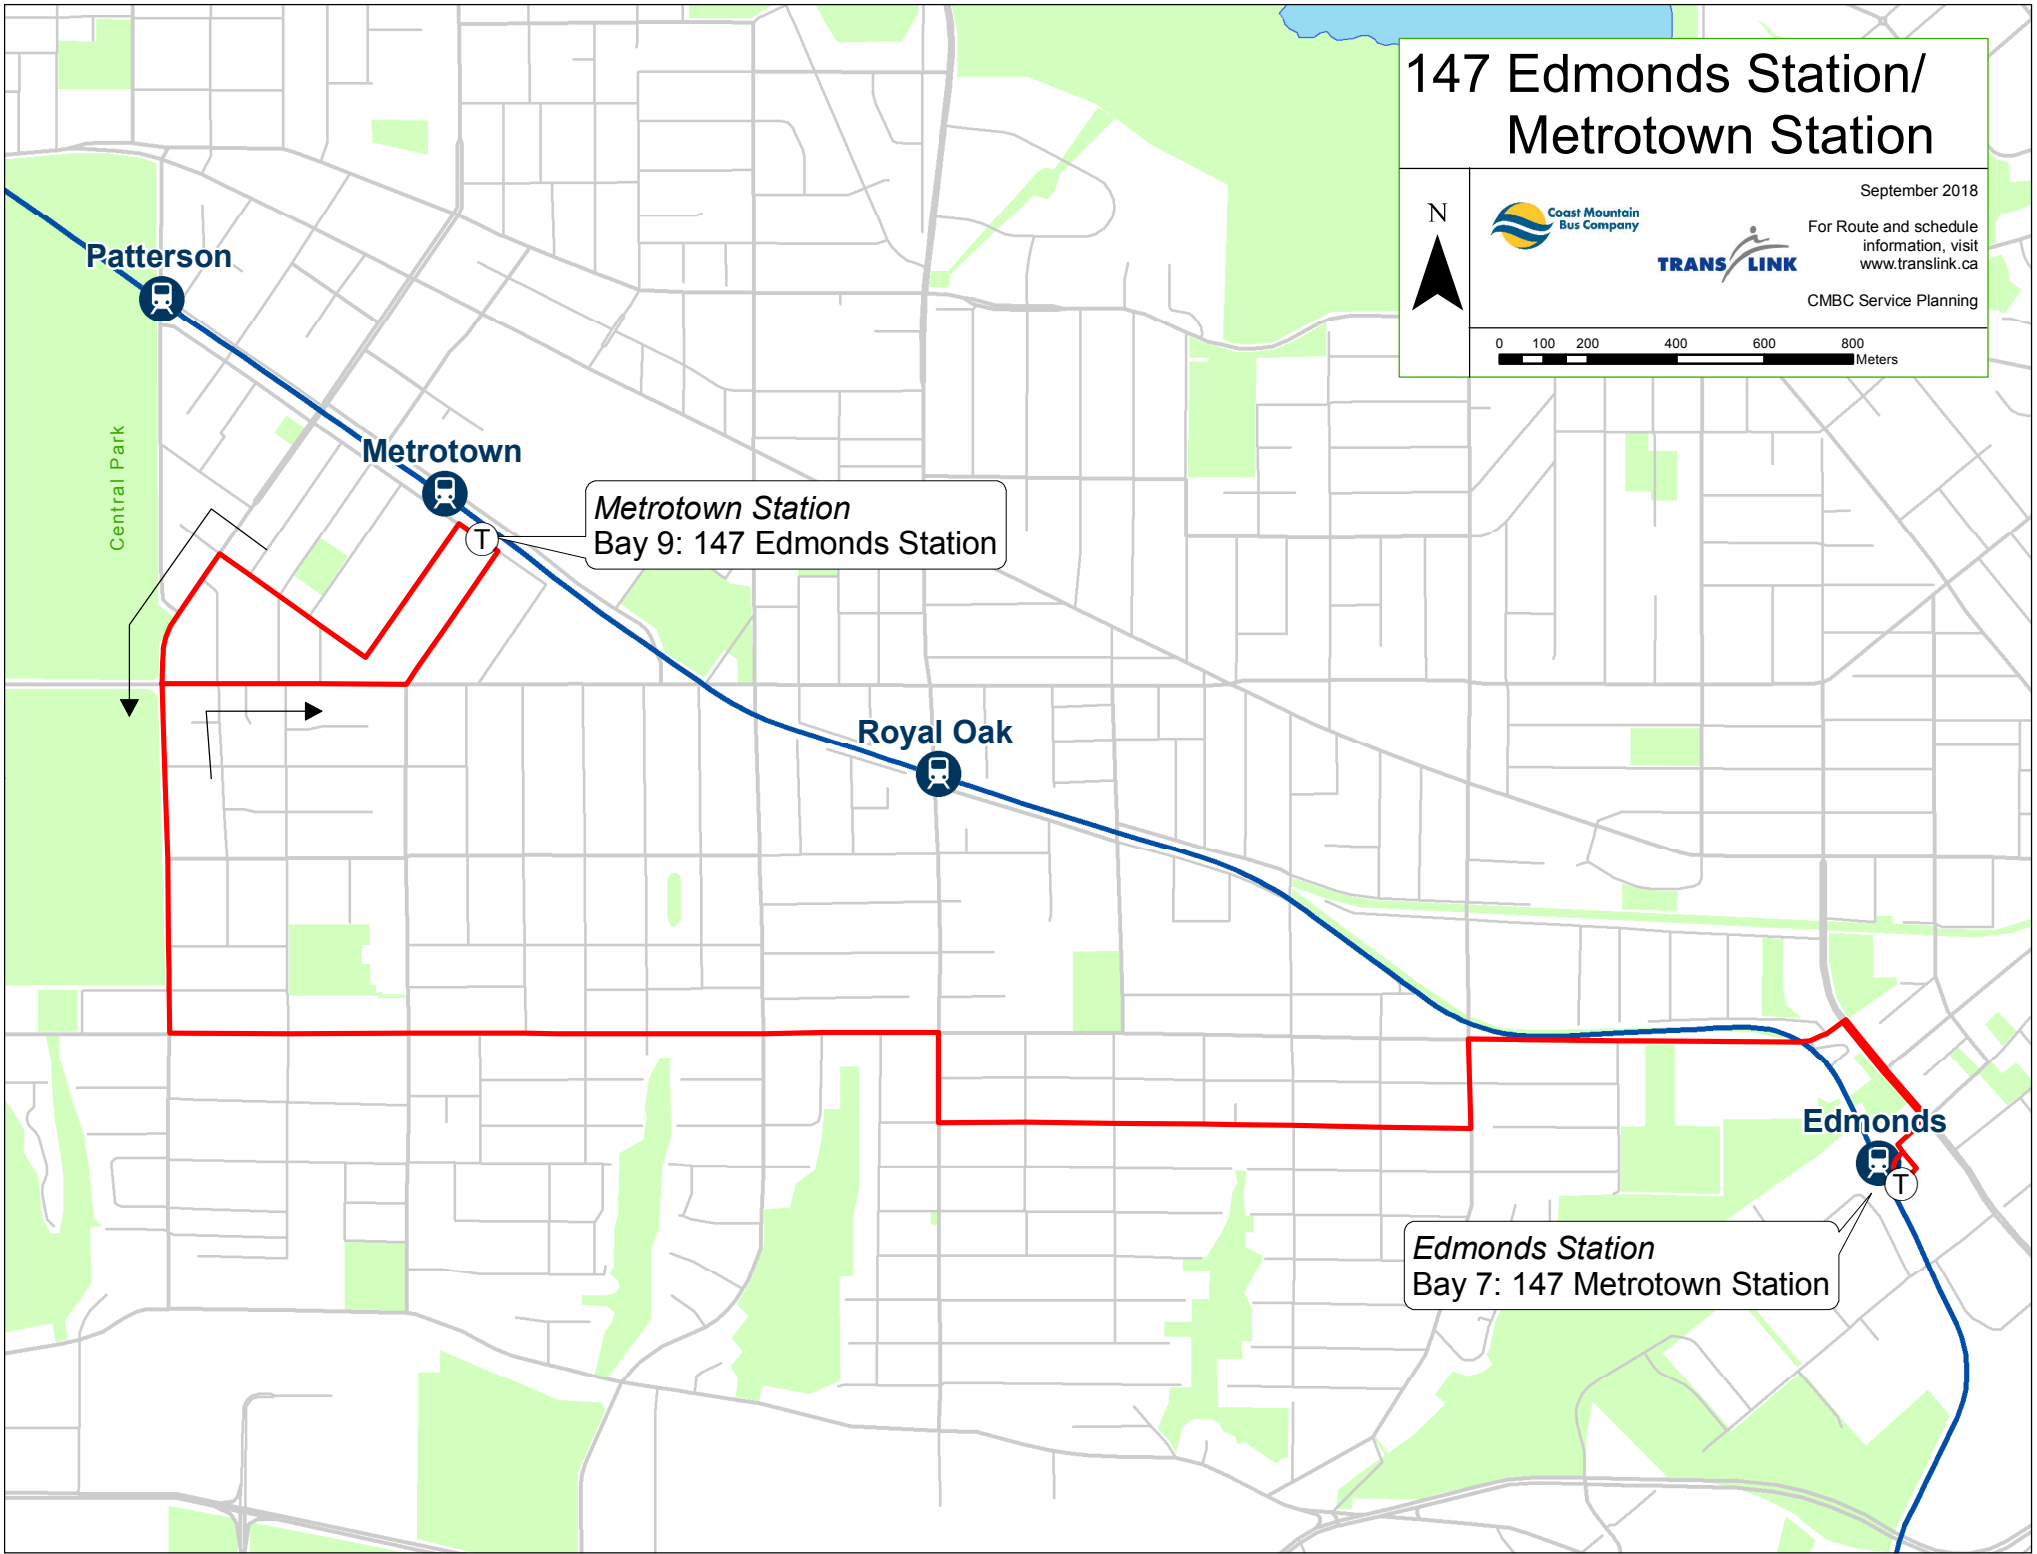

# 147 Edmonds Station/ Metrotown Station

September 2018

For Route and schedule information, visit [www.translink.ca](http://www.translink.ca)

CMBC Service Planning

Patterson

Metrotown

Royal Oak

Edmonds

Metrotown Station  
Bay 9: 147 Edmonds Station

Edmonds Station  
Bay 7: 147 Metrotown Station

Central Park