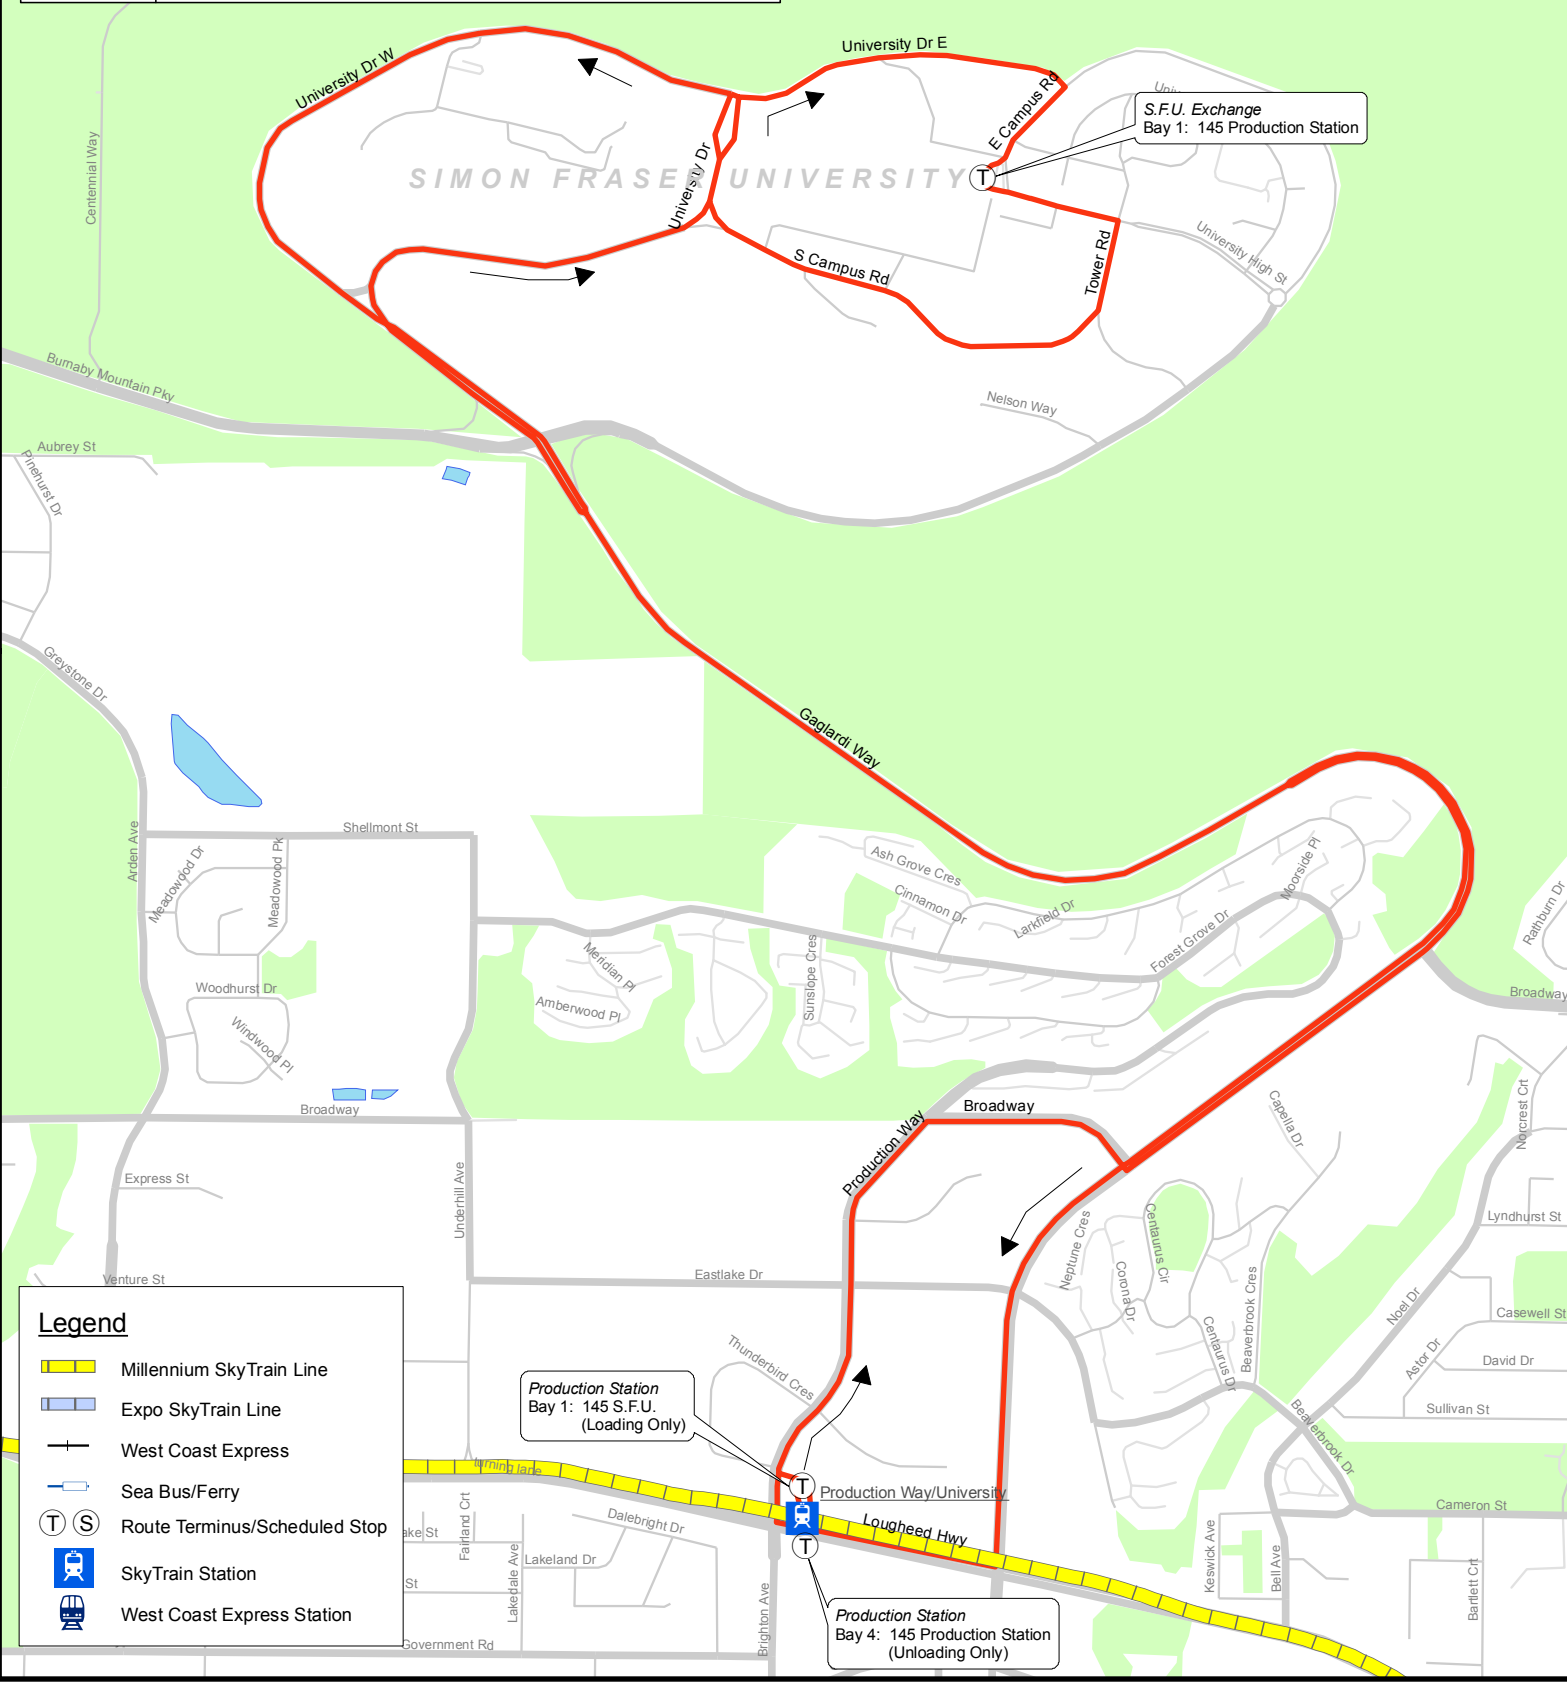

145 S.F.U./Production Station

July 2008

For route and schedule information, visit www.translink.bc.ca

CMBC Service Planning

N

S.F.U. Exchange
Bay 1: 145 Production Station

Production Station
Bay 1: 145 S.F.U.
(Loading Only)

Production Station
Bay 4: 145 Production Station
(Unloading Only)

Legend

- Millennium SkyTrain Line
- Expo SkyTrain Line
- West Coast Express
- Sea Bus/Ferry
- Route Terminus/Scheduled Stop
- SkyTrain Station
- West Coast Express Station