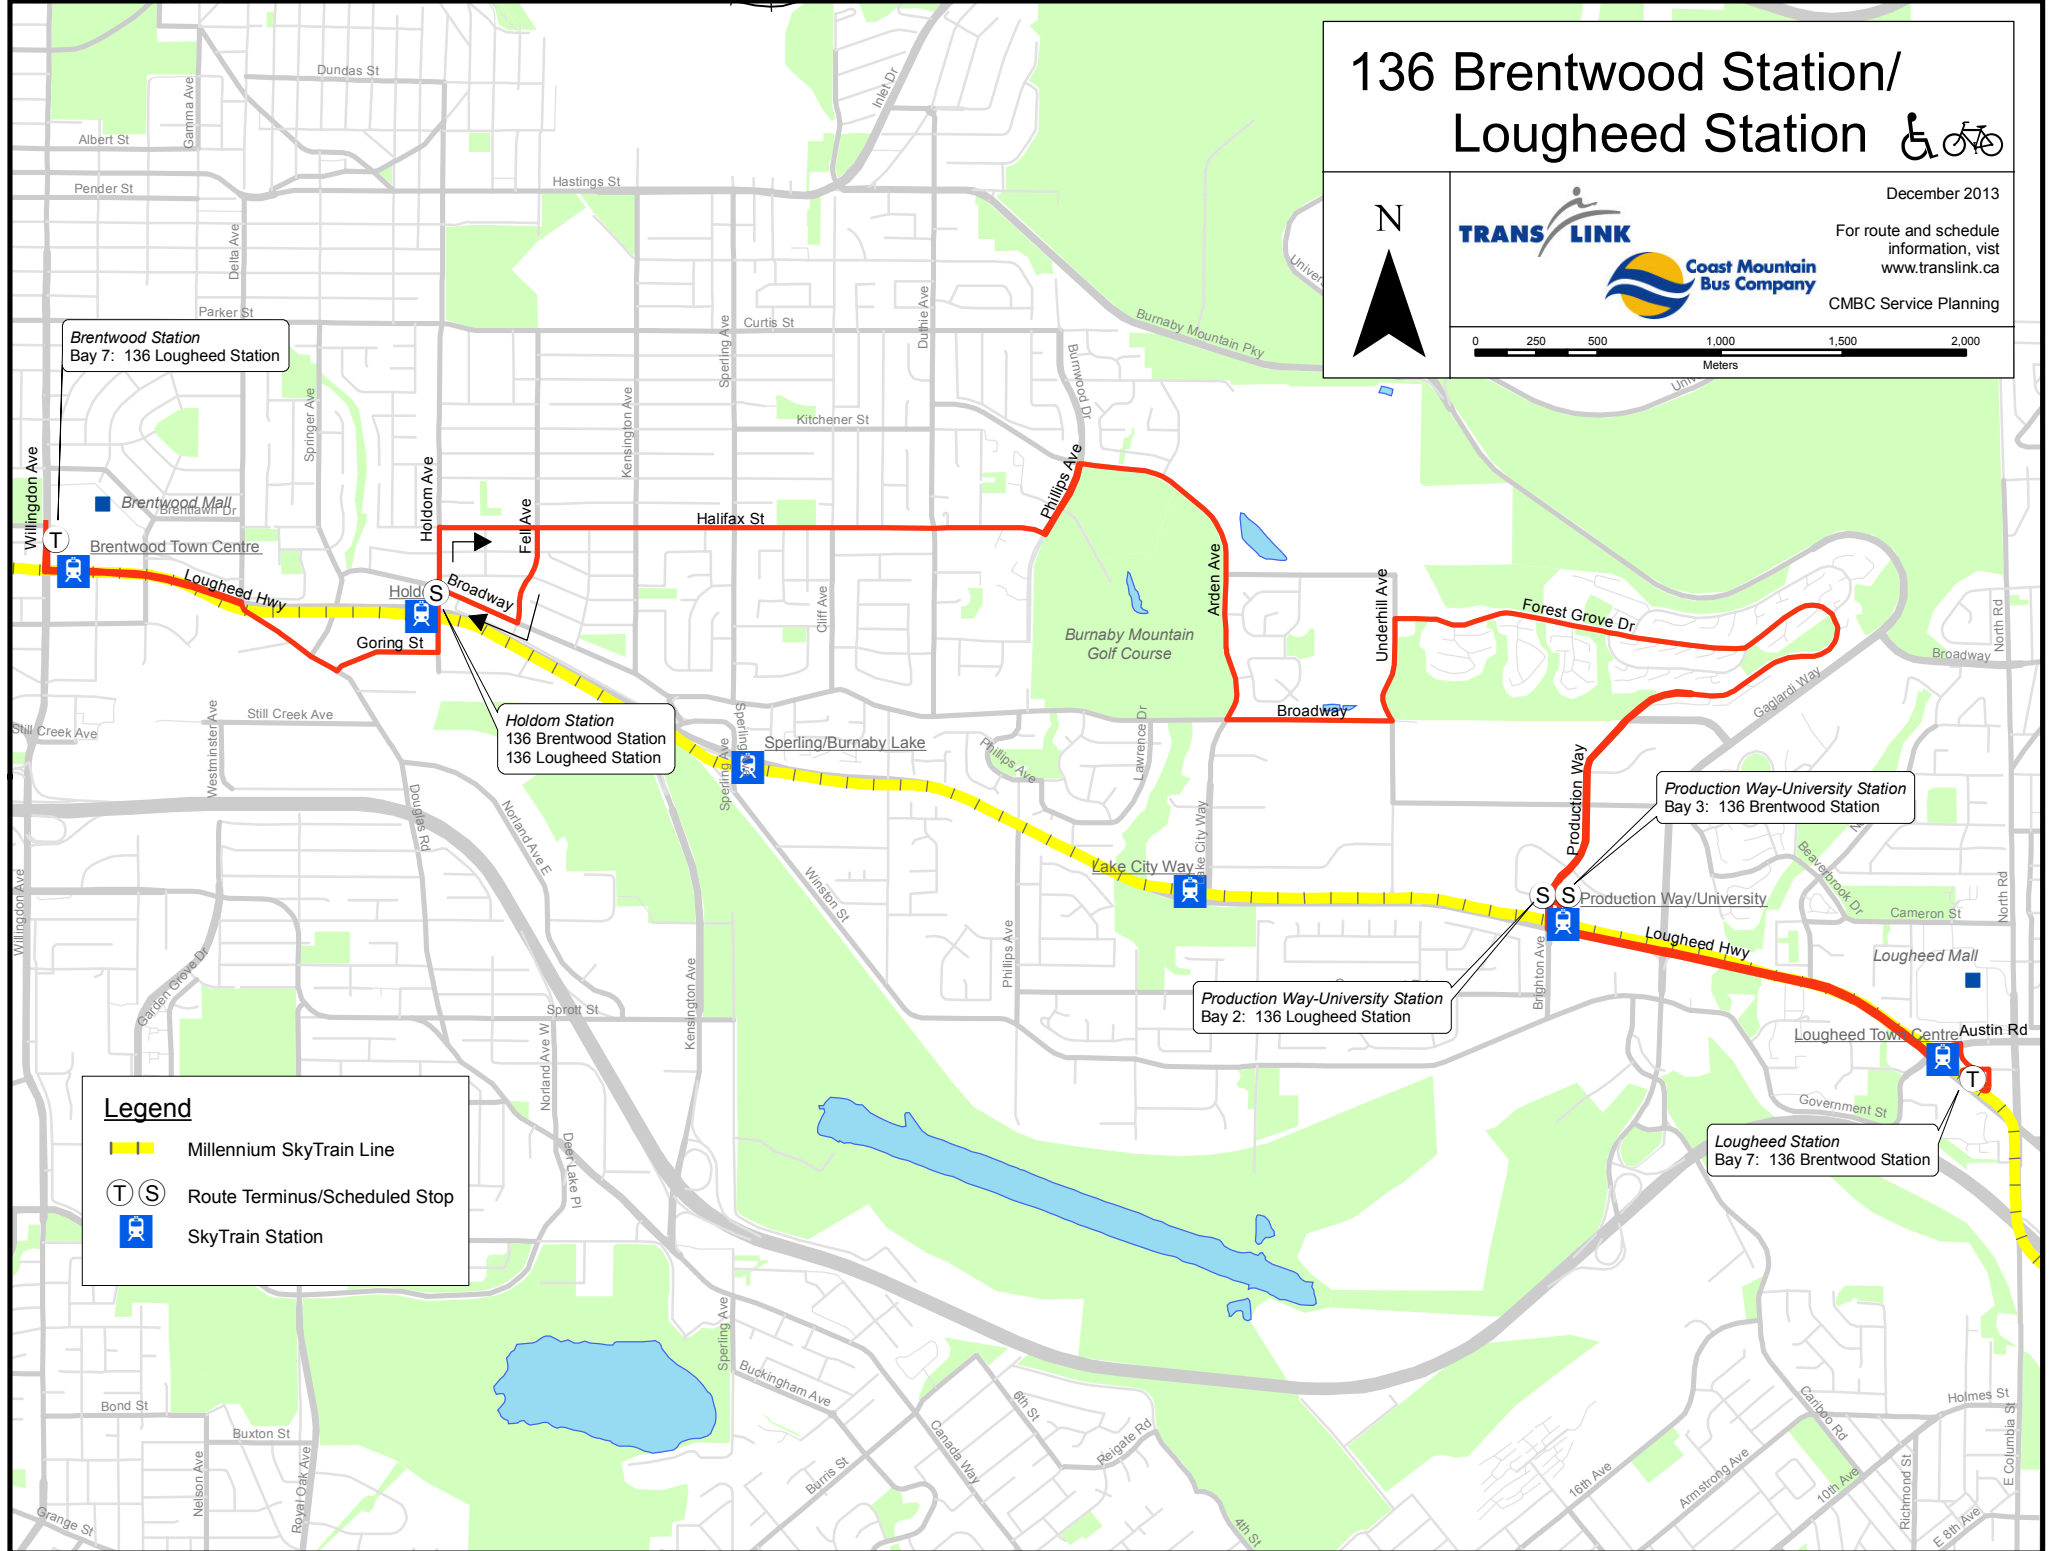

136 Brentwood Station/ Lougheed Station

December 2013
For route and schedule information, visit www.translink.ca
CMBC Service Planning

Brentwood Station
Bay 7: 136 Lougheed Station

Holdom Station
136 Brentwood Station
136 Lougheed Station

Production Way-University Station
Bay 2: 136 Lougheed Station

Production Way-University Station
Bay 3: 136 Brentwood Station

Lougheed Station
Bay 7: 136 Brentwood Station

Legend

-  Millennium SkyTrain Line
-  Route Terminus/Scheduled Stop
-  SkyTrain Station