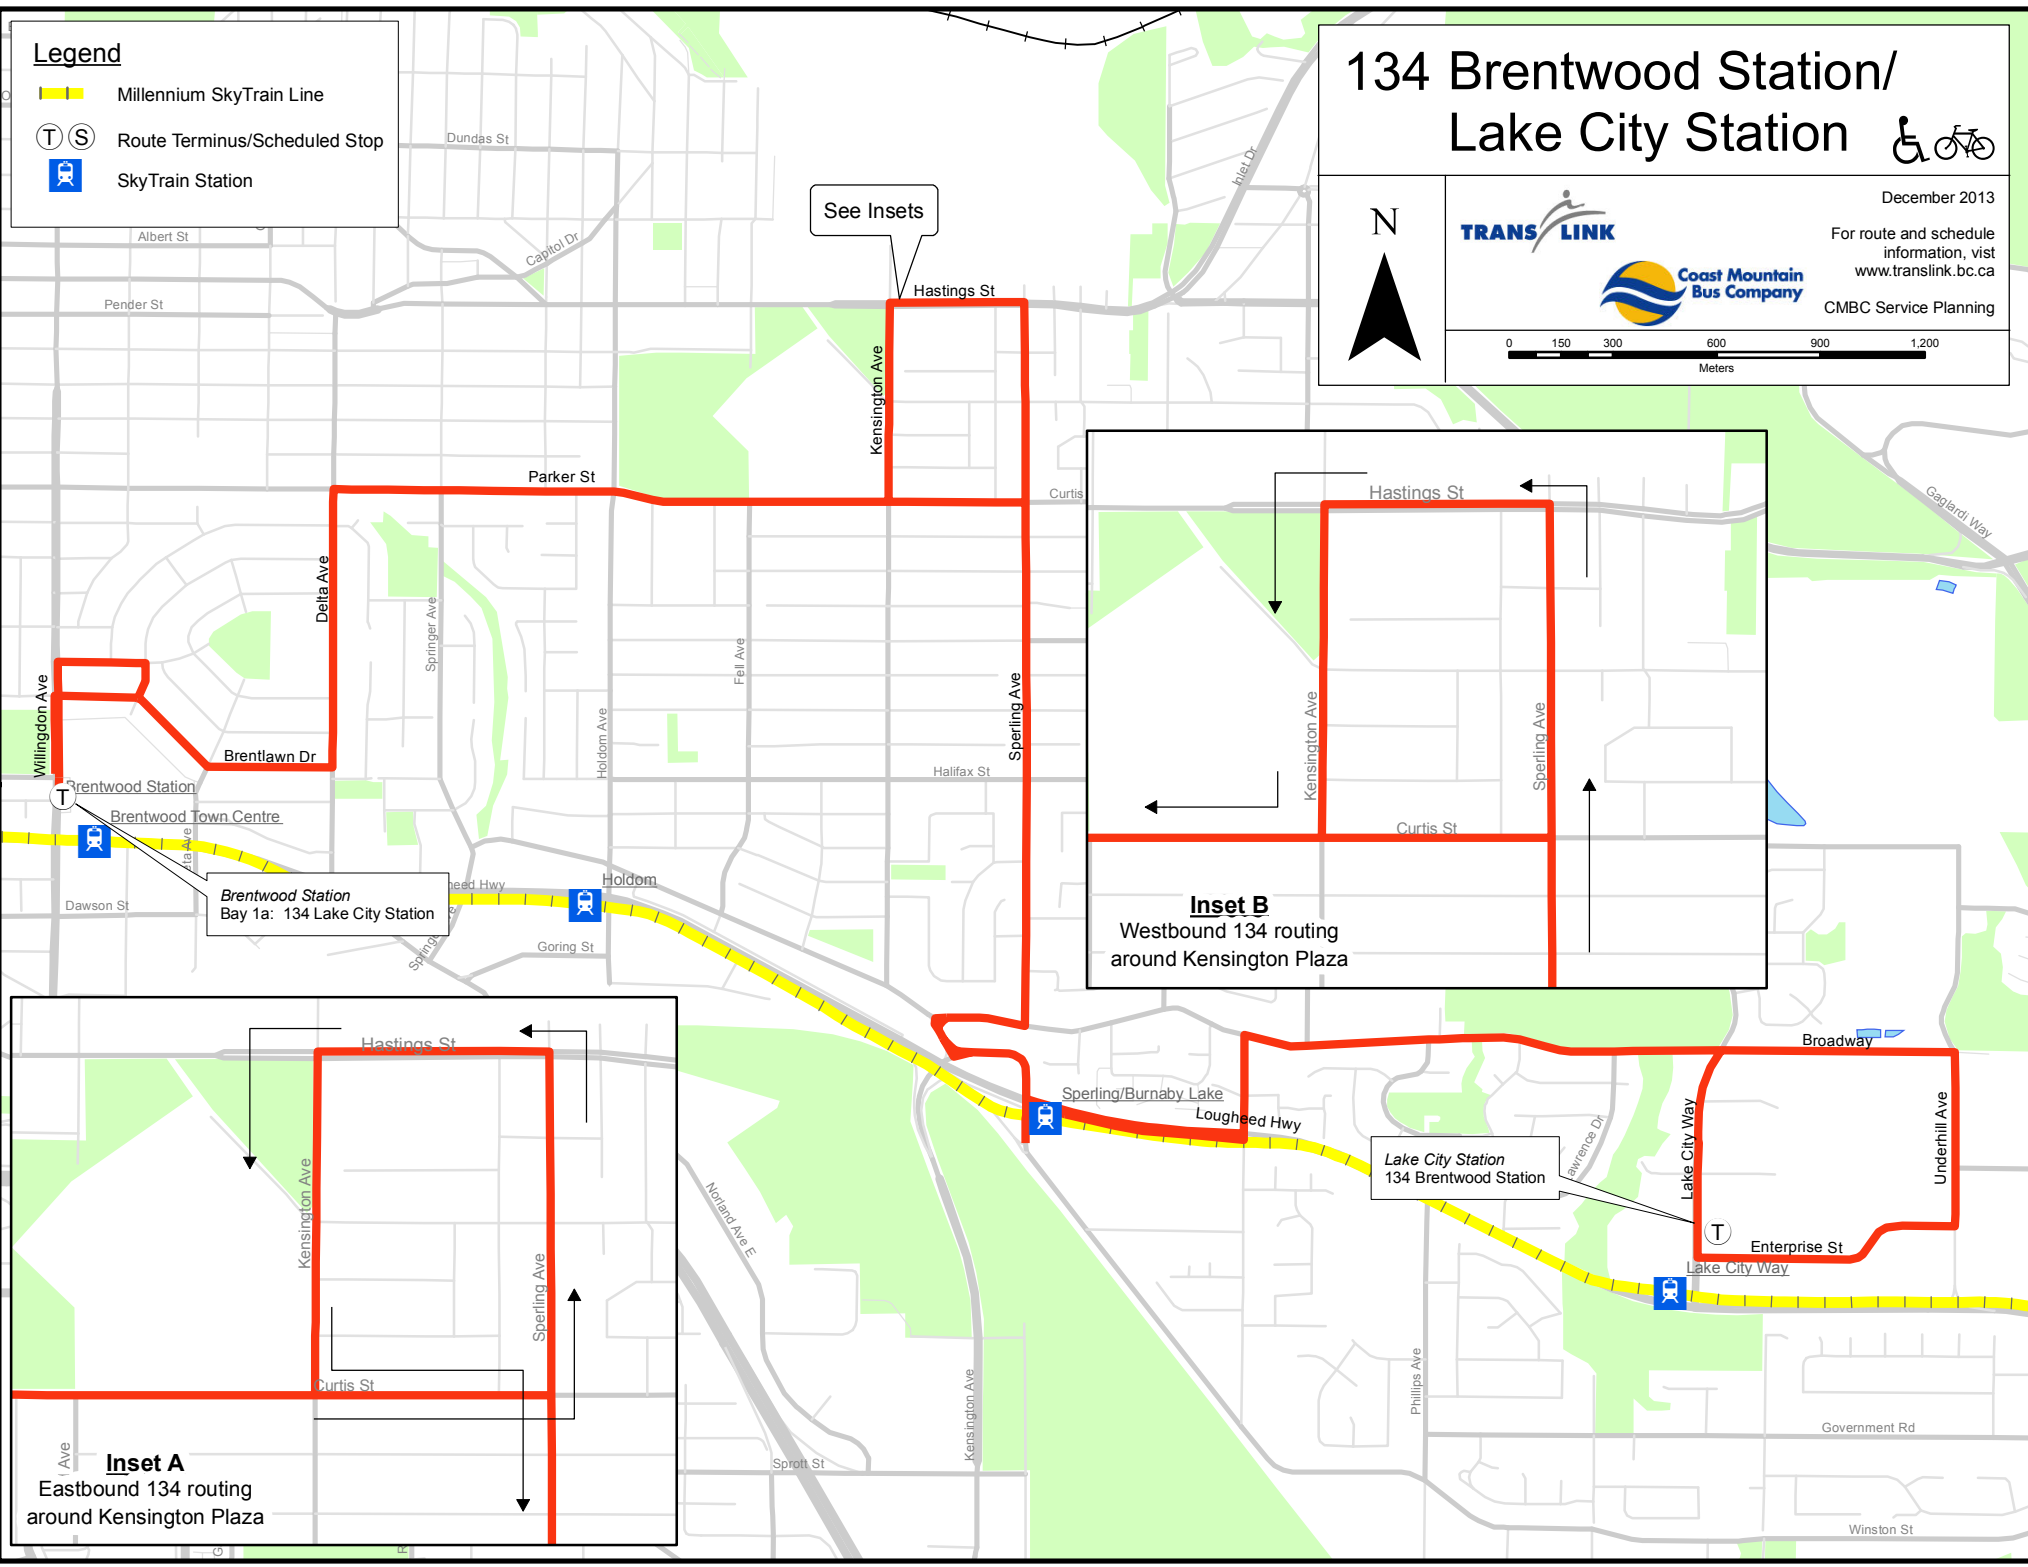

**Legend**

-  Millennium SkyTrain Line
-  Route Terminus/Scheduled Stop
-  SkyTrain Station

# 134 Brentwood Station/ Lake City Station

December 2013

For route and schedule information, visit [www.translink.bc.ca](http://www.translink.bc.ca)

CMB Service Planning

See Insets

**Inset B**  
Westbound 134 routing  
around Kensington Plaza

**Inset A**  
Eastbound 134 routing  
around Kensington Plaza

Brentwood Station  
Bay 1a: 134 Lake City Station

Lake City Station  
134 Brentwood Station