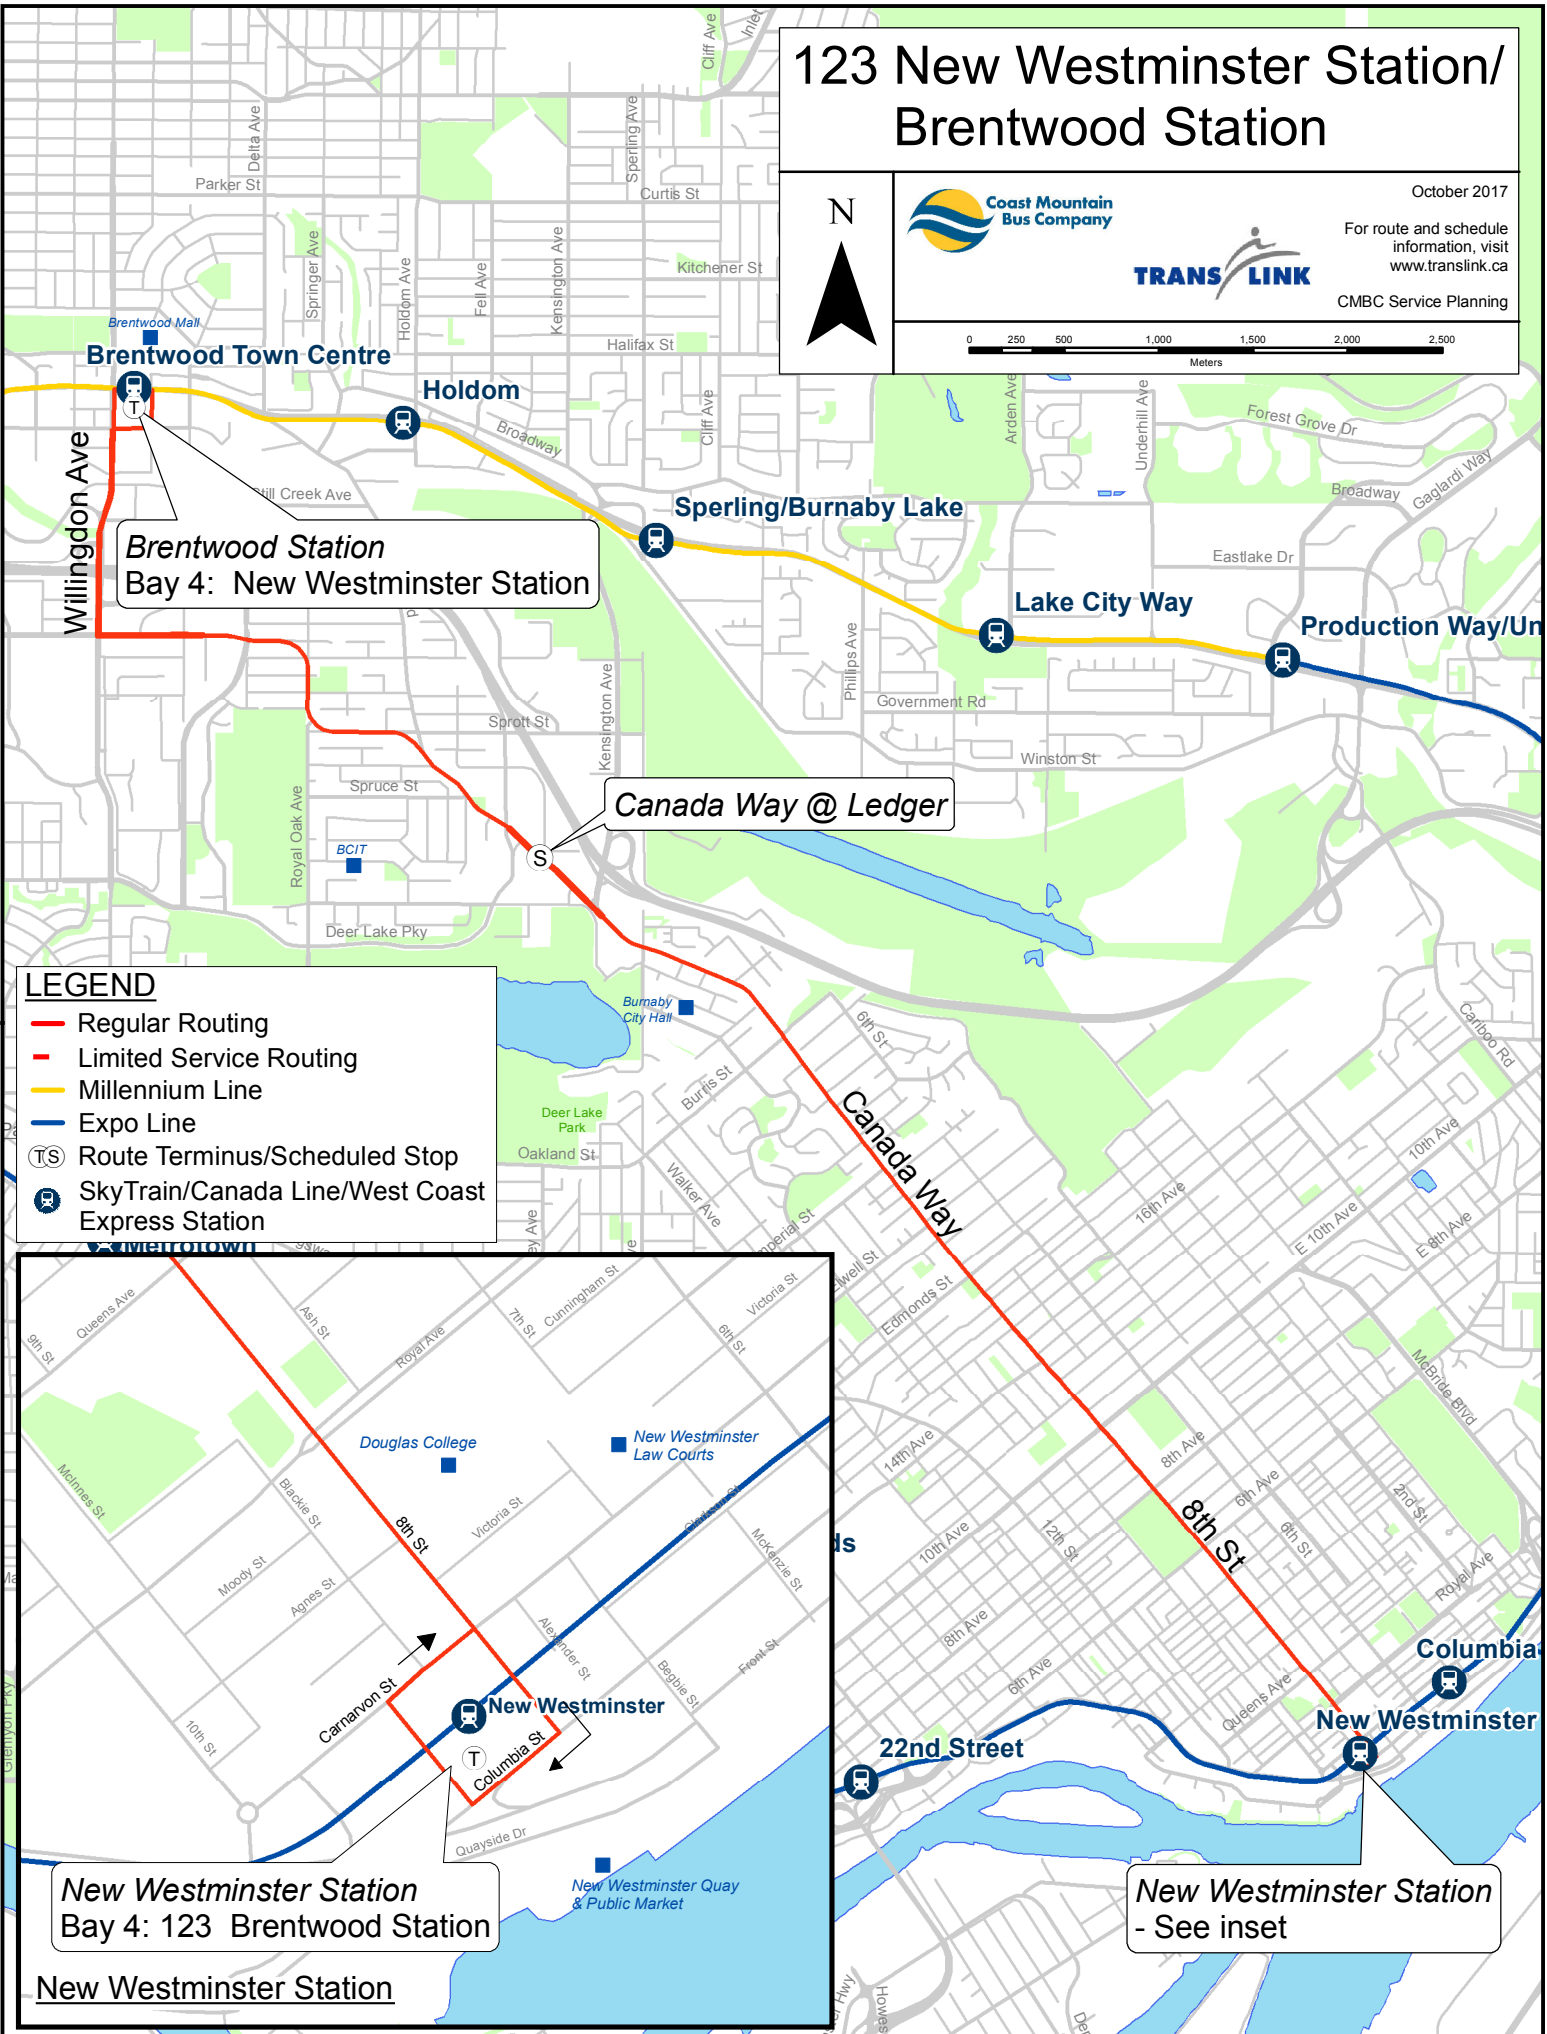

123 New Westminster Station/ Brentwood Station

October 2017

For route and schedule information, visit www.translink.ca

CMBC Service Planning

Brentwood Station
Bay 4: New Westminster Station

Canada Way @ Ledger

LEGEND

- Regular Routing
- - - Limited Service Routing
- Millennium Line
- Expo Line
- Route Terminus/Scheduled Stop
- SkyTrain/Canada Line/West Coast Express Station

New Westminister Station
Bay 4: 123 Brentwood Station

New Westminister Station
- See inset

New Westminister Station