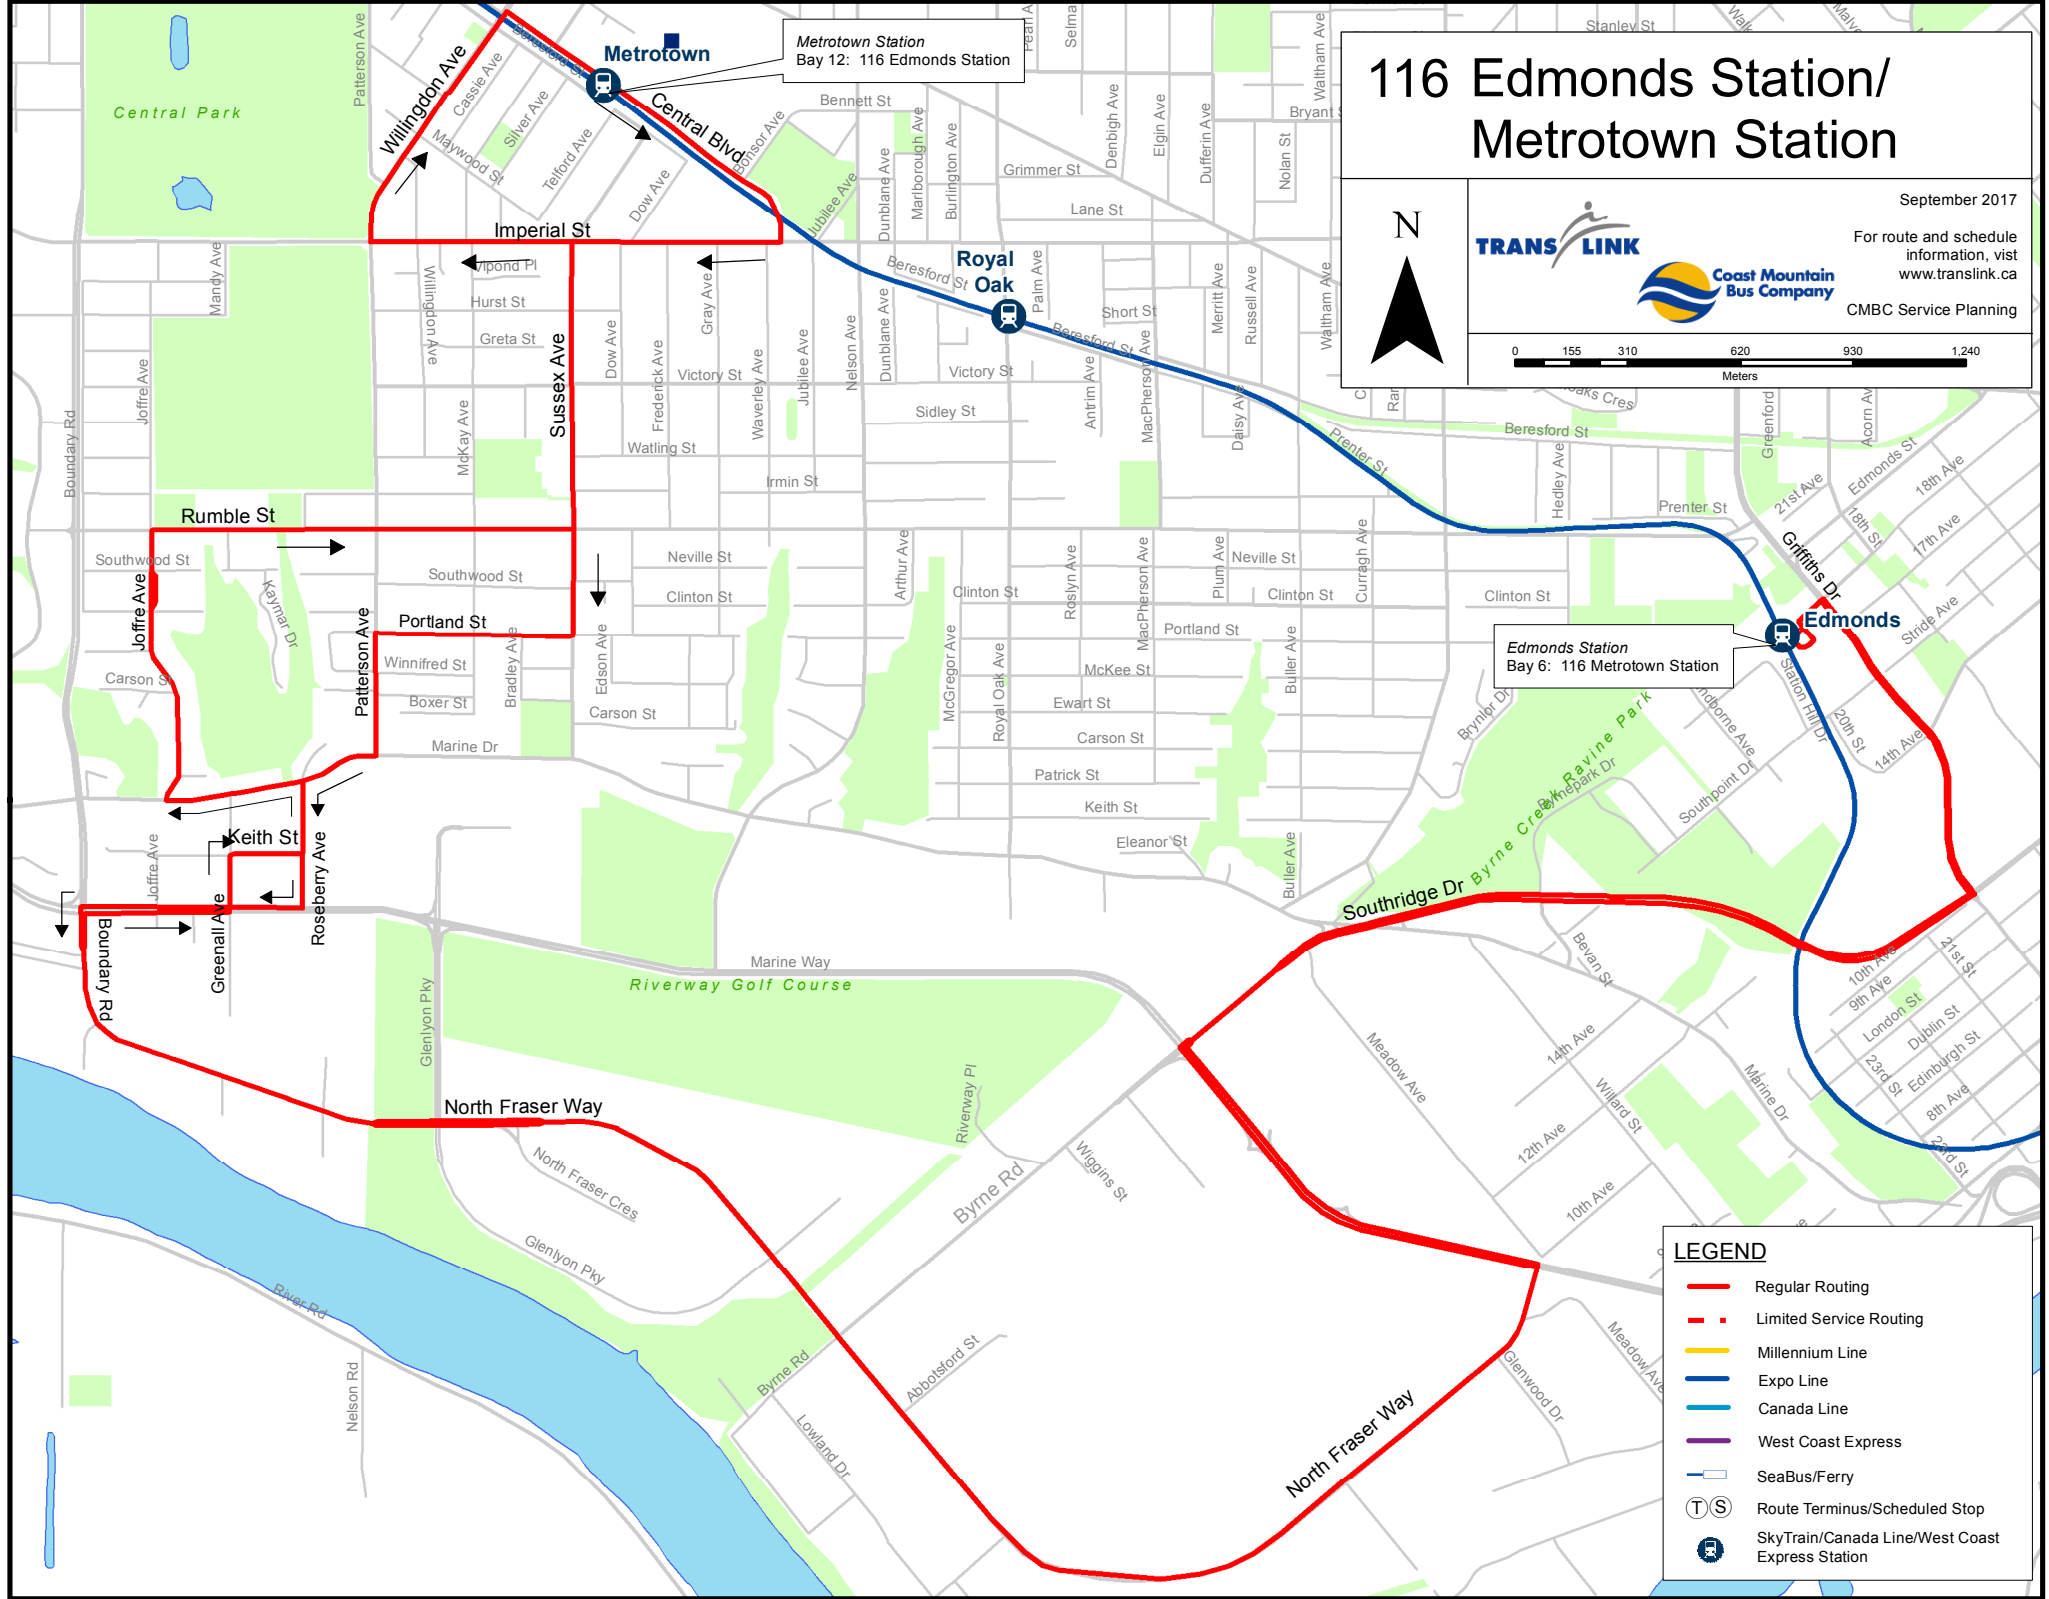

116 Edmonds Station/ Metrotown Station

September 2017

For route and schedule information, visit www.translink.ca

CMBC Service Planning

Metrotown Station
Bay 12: 116 Edmonds Station

Edmonds Station
Bay 6: 116 Metrotown Station

LEGEND

- Regular Routing
- - - Limited Service Routing
- Millennium Line
- Expo Line
- Canada Line
- West Coast Express
- SeaBus/Ferry
- T S Route Terminus/Scheduled Stop
- M SkyTrain/Canada Line/West Coast Express Station