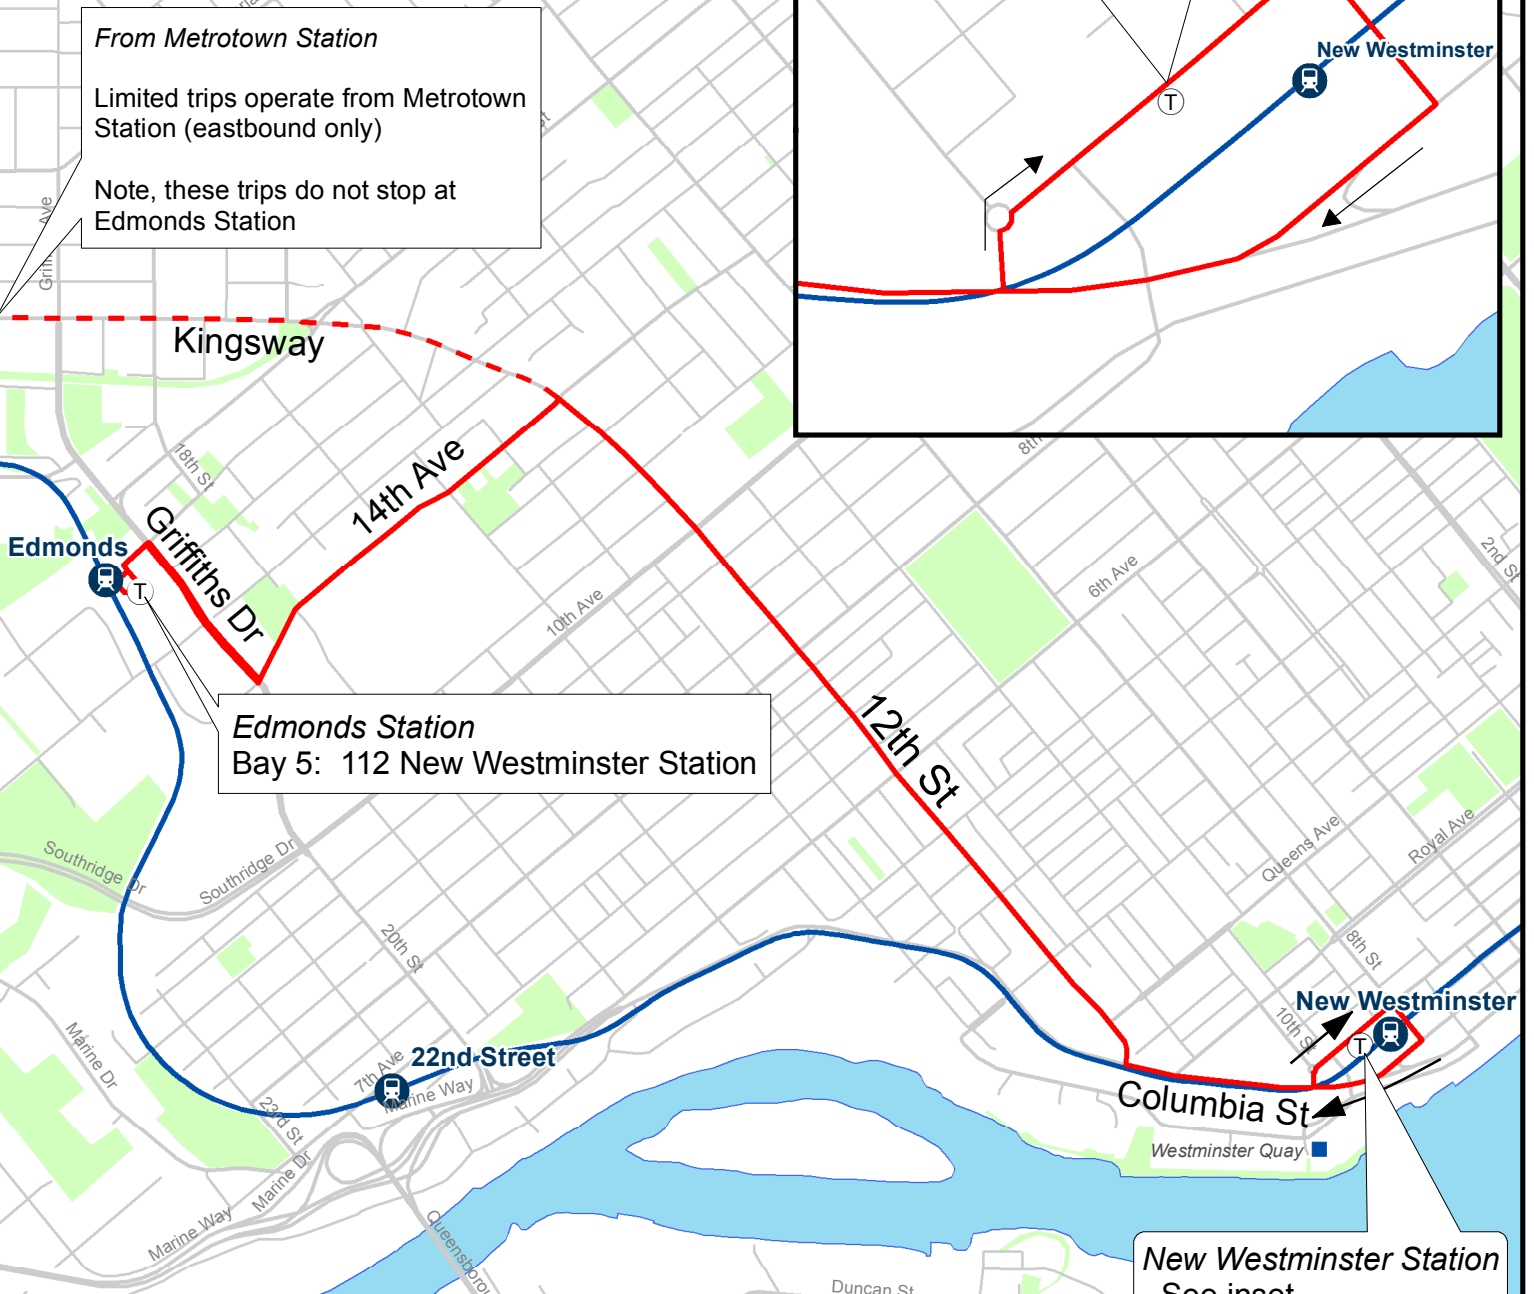

# 112 Edmonds Station/ New Westminster Station

October 2017

For route and schedule information, visit [www.translink.ca](http://www.translink.ca)

CMBC Service Planning

*From Metrotown Station*

Limited trips operate from Metrotown Station (eastbound only)

Note, these trips do not stop at Edmonds Station

## New Westminster Station

*New Westminster Station Bay 10: 112 Edmonds Station*

New Westminster

*Edmonds Station Bay 5: 112 New Westminster Station*

*New Westminster Station - See inset*

### LEGEND

- Regular Routing
- - - Limited Service Routing
- Expo Line
- (T)S Route Terminus/Scheduled Stop SkyTrain/Canada Line/West Coast
- Express Station