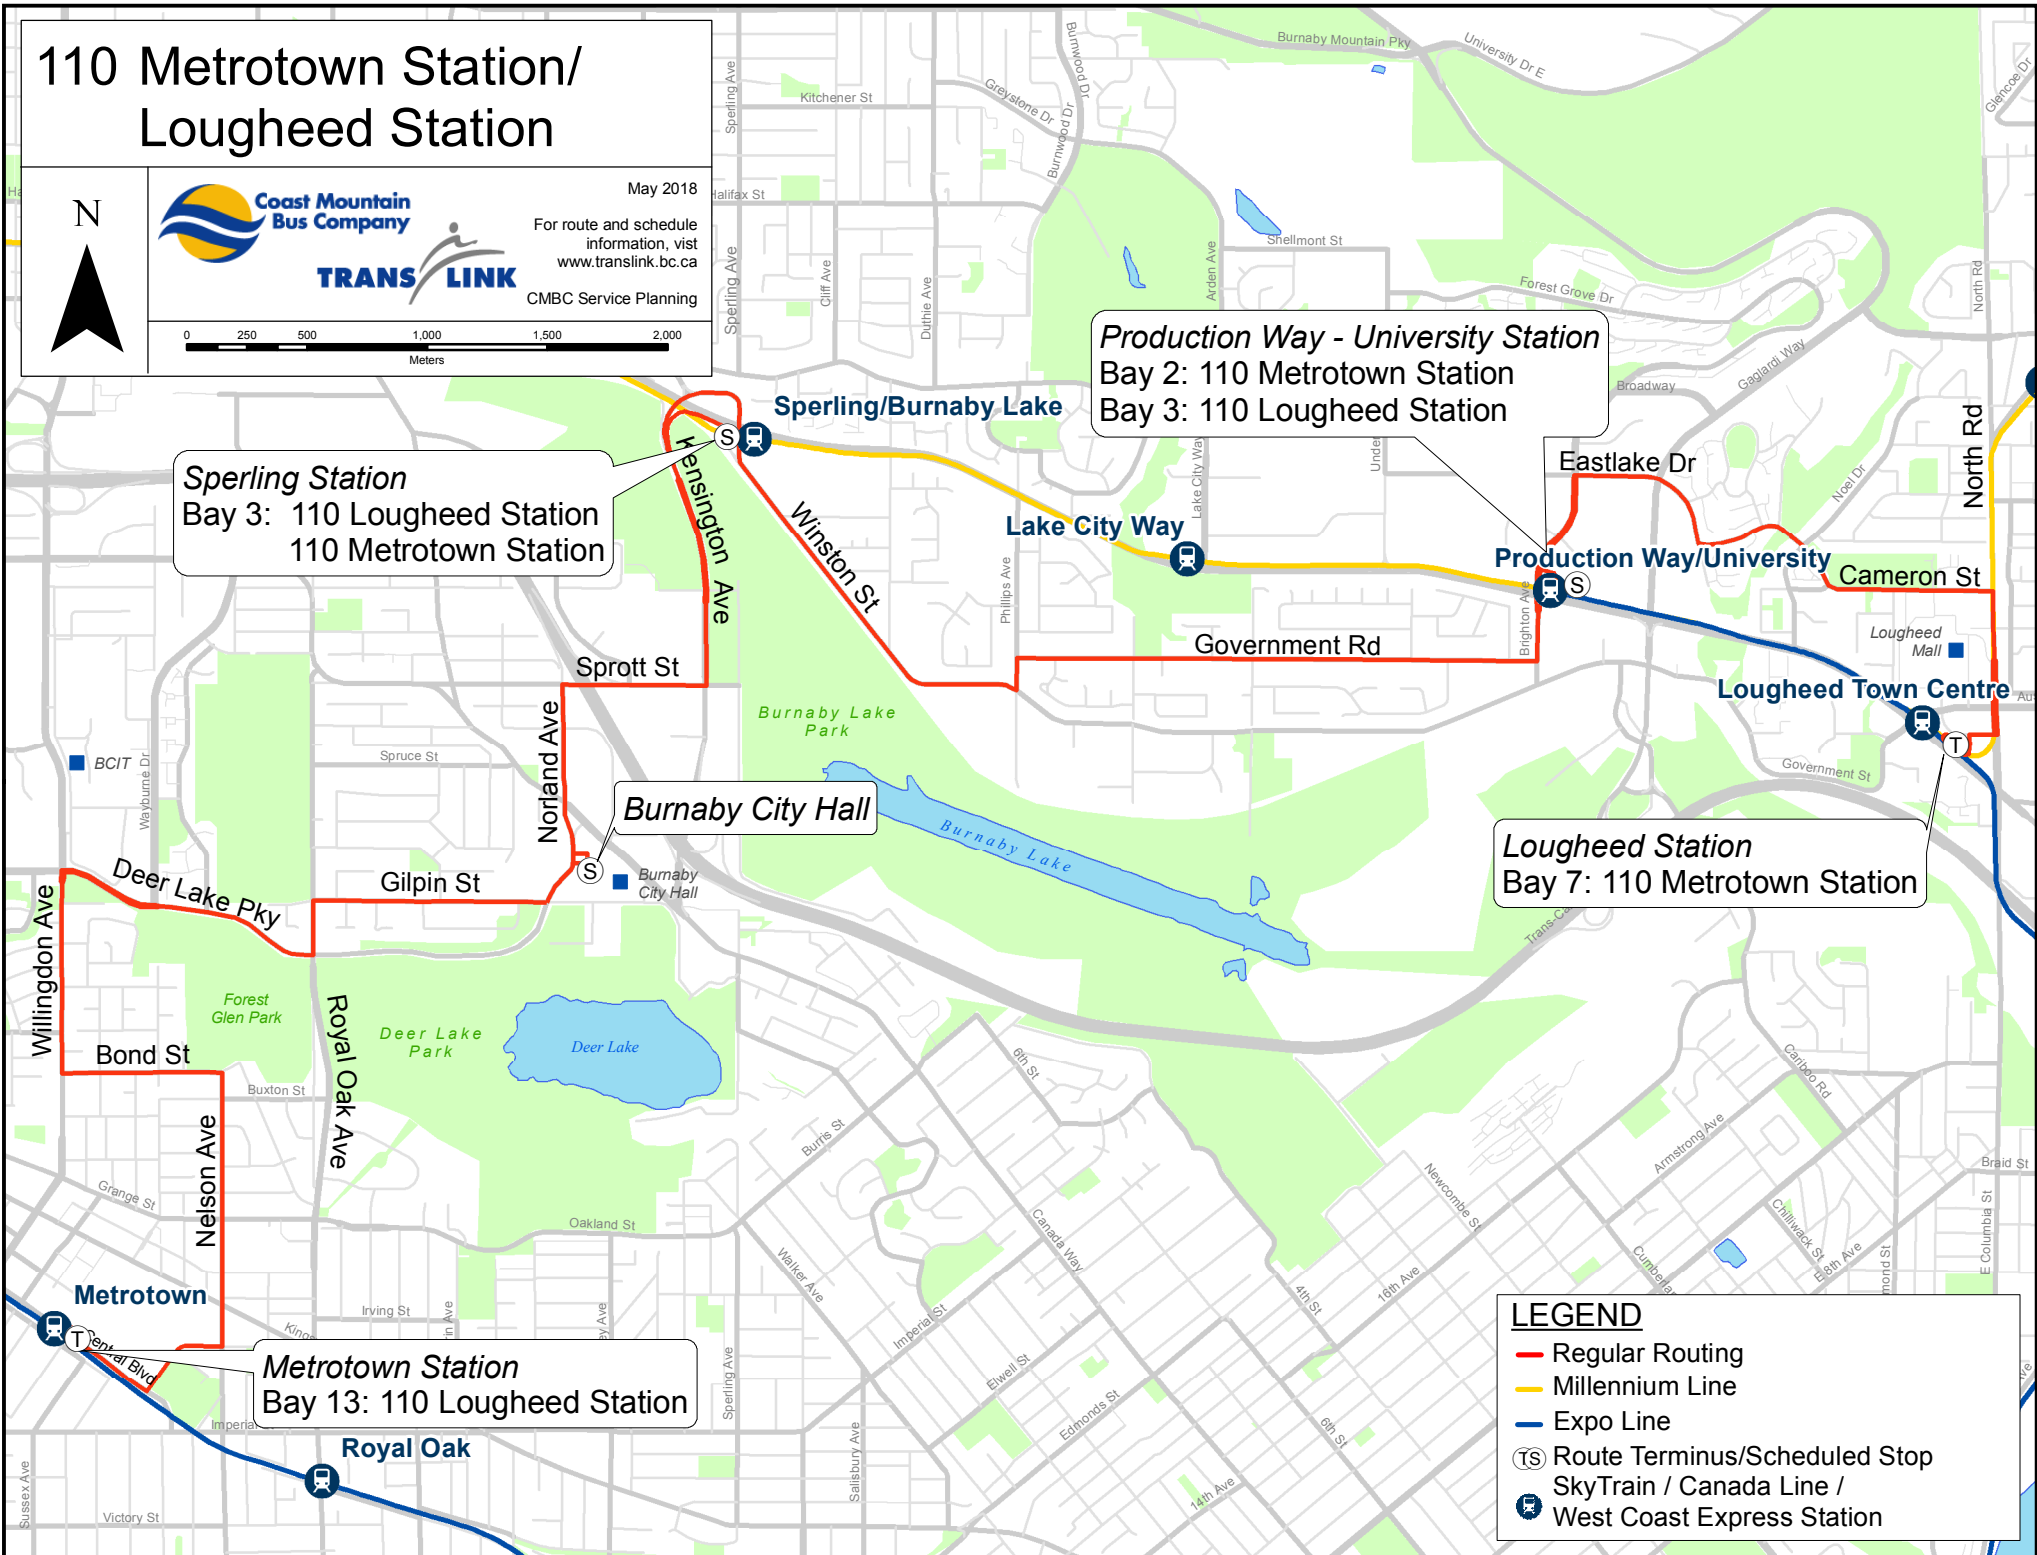

# 110 Metrotown Station/ Lougheed Station

May 2018

For route and schedule information, visit [www.translink.bc.ca](http://www.translink.bc.ca)  
CMBC Service Planning

**Production Way - University Station**  
Bay 2: 110 Metrotown Station  
Bay 3: 110 Lougheed Station

**Sperling Station**  
Bay 3: 110 Lougheed Station  
110 Metrotown Station

**Lougheed Station**  
Bay 7: 110 Metrotown Station

**Metrotown Station**  
Bay 13: 110 Lougheed Station

**LEGEND**

- Regular Routing
- Millennium Line
- Expo Line
- Route Terminus/Scheduled Stop
- SkyTrain / Canada Line / West Coast Express Station