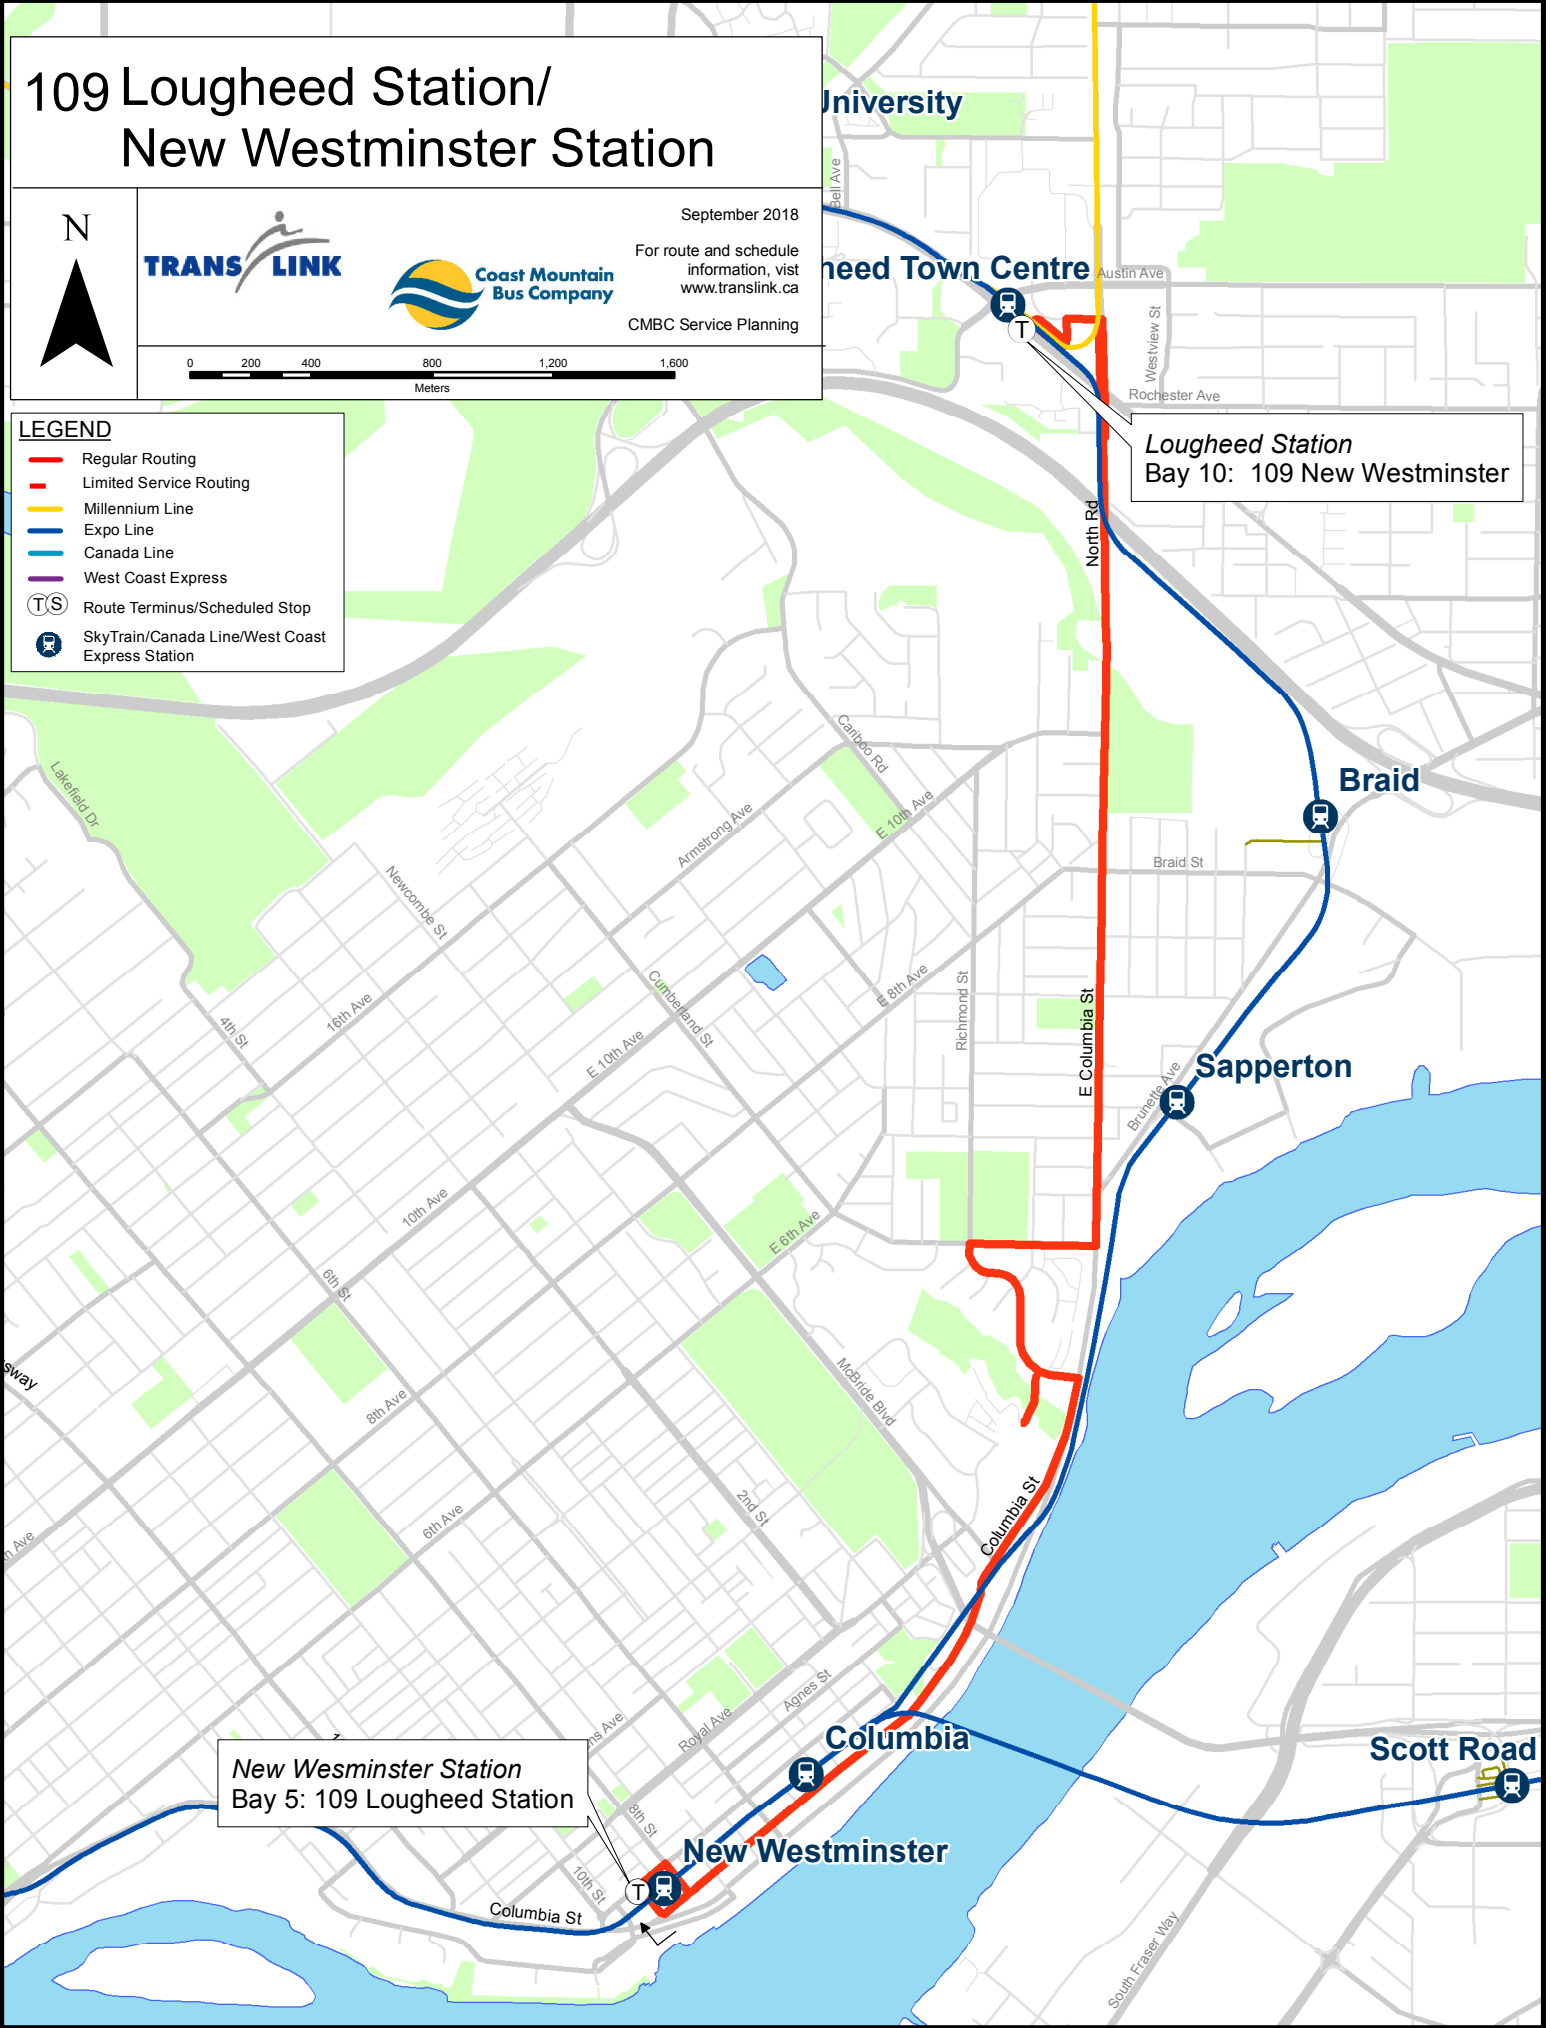

# 109 Lougheed Station/ New Westminster Station

September 2018

For route and schedule information, visit [www.translink.ca](http://www.translink.ca)

CMBC Service Planning

## LEGEND

- Regular Routing
- Limited Service Routing
- Millennium Line
- Expo Line
- Canada Line
- West Coast Express
- Route Terminus/Scheduled Stop
- SkyTrain/Canada Line/West Coast Express Station

**Lougheed Station**  
Bay 10: 109 New Westminster

**New Westminster Station**  
Bay 5: 109 Lougheed Station