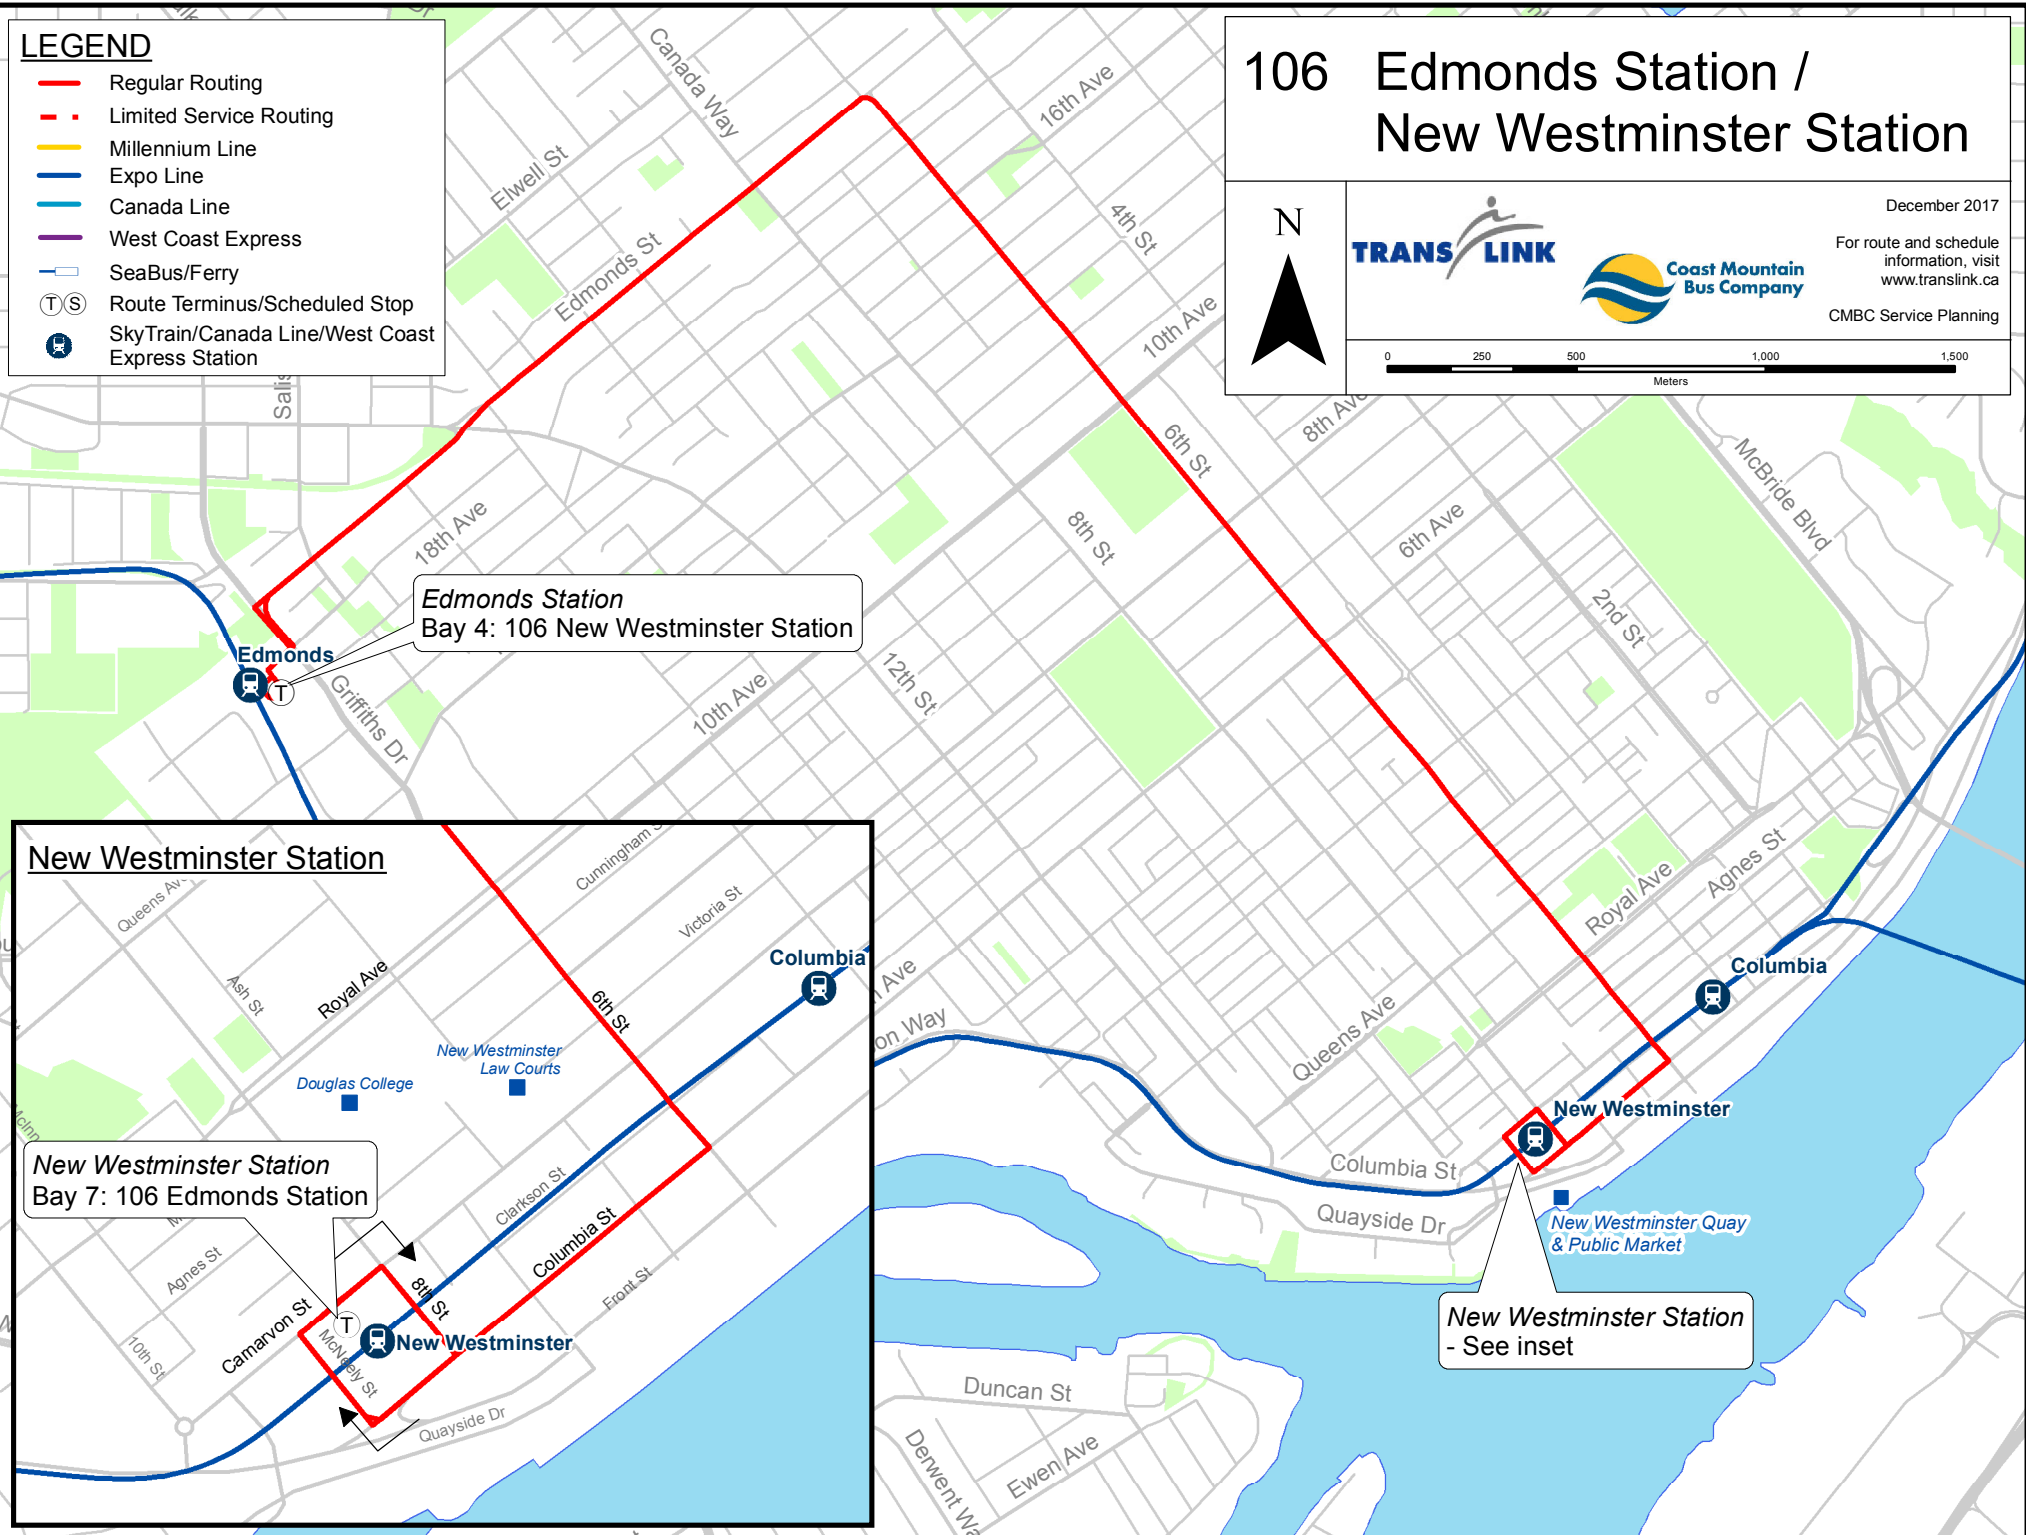

LEGEND

- Regular Routing
- - Limited Service Routing
- Millennium Line
- Expo Line
- Canada Line
- West Coast Express
- SeaBus/Ferry
- T S Route Terminus/Scheduled Stop
- C SkyTrain/Canada Line/West Coast Express Station

106 Edmonds Station / New Westminster Station

December 2017

For route and schedule information, visit www.translink.ca

CMBC Service Planning

Edmonds Station
Bay 4: 106 New Westminster Station

New Westminster Station
Bay 7: 106 Edmonds Station

New Westminster Station
- See inset

New Westminster Quay & Public Market