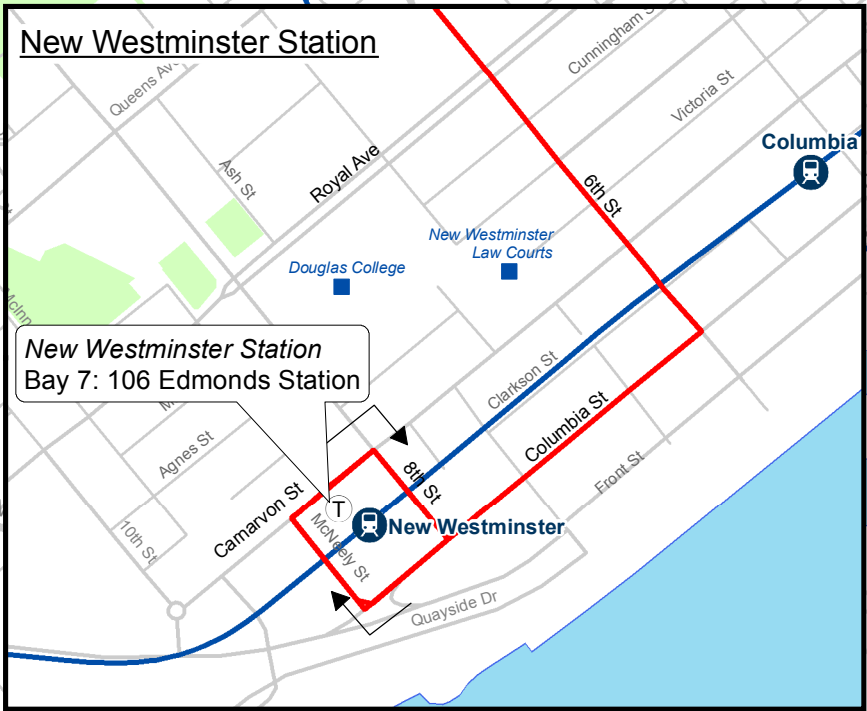

LEGEND

- Regular Routing
- - Limited Service Routing
- Millennium Line
- Expo Line
- Canada Line
- West Coast Express
- SeaBus/Ferry
- T S Route Terminus/Scheduled Stop
- C SkyTrain/Canada Line/West Coast Express Station

106 Edmonds Station / New Westminster Station

December 2017

For route and schedule information, visit www.translink.ca

CMBC Service Planning

Edmonds Station
Bay 4: 106 New Westminster Station

New Westminster Station
Bay 7: 106 Edmonds Station

New Westminster Station
- See inset

New Westminster Quay & Public Market