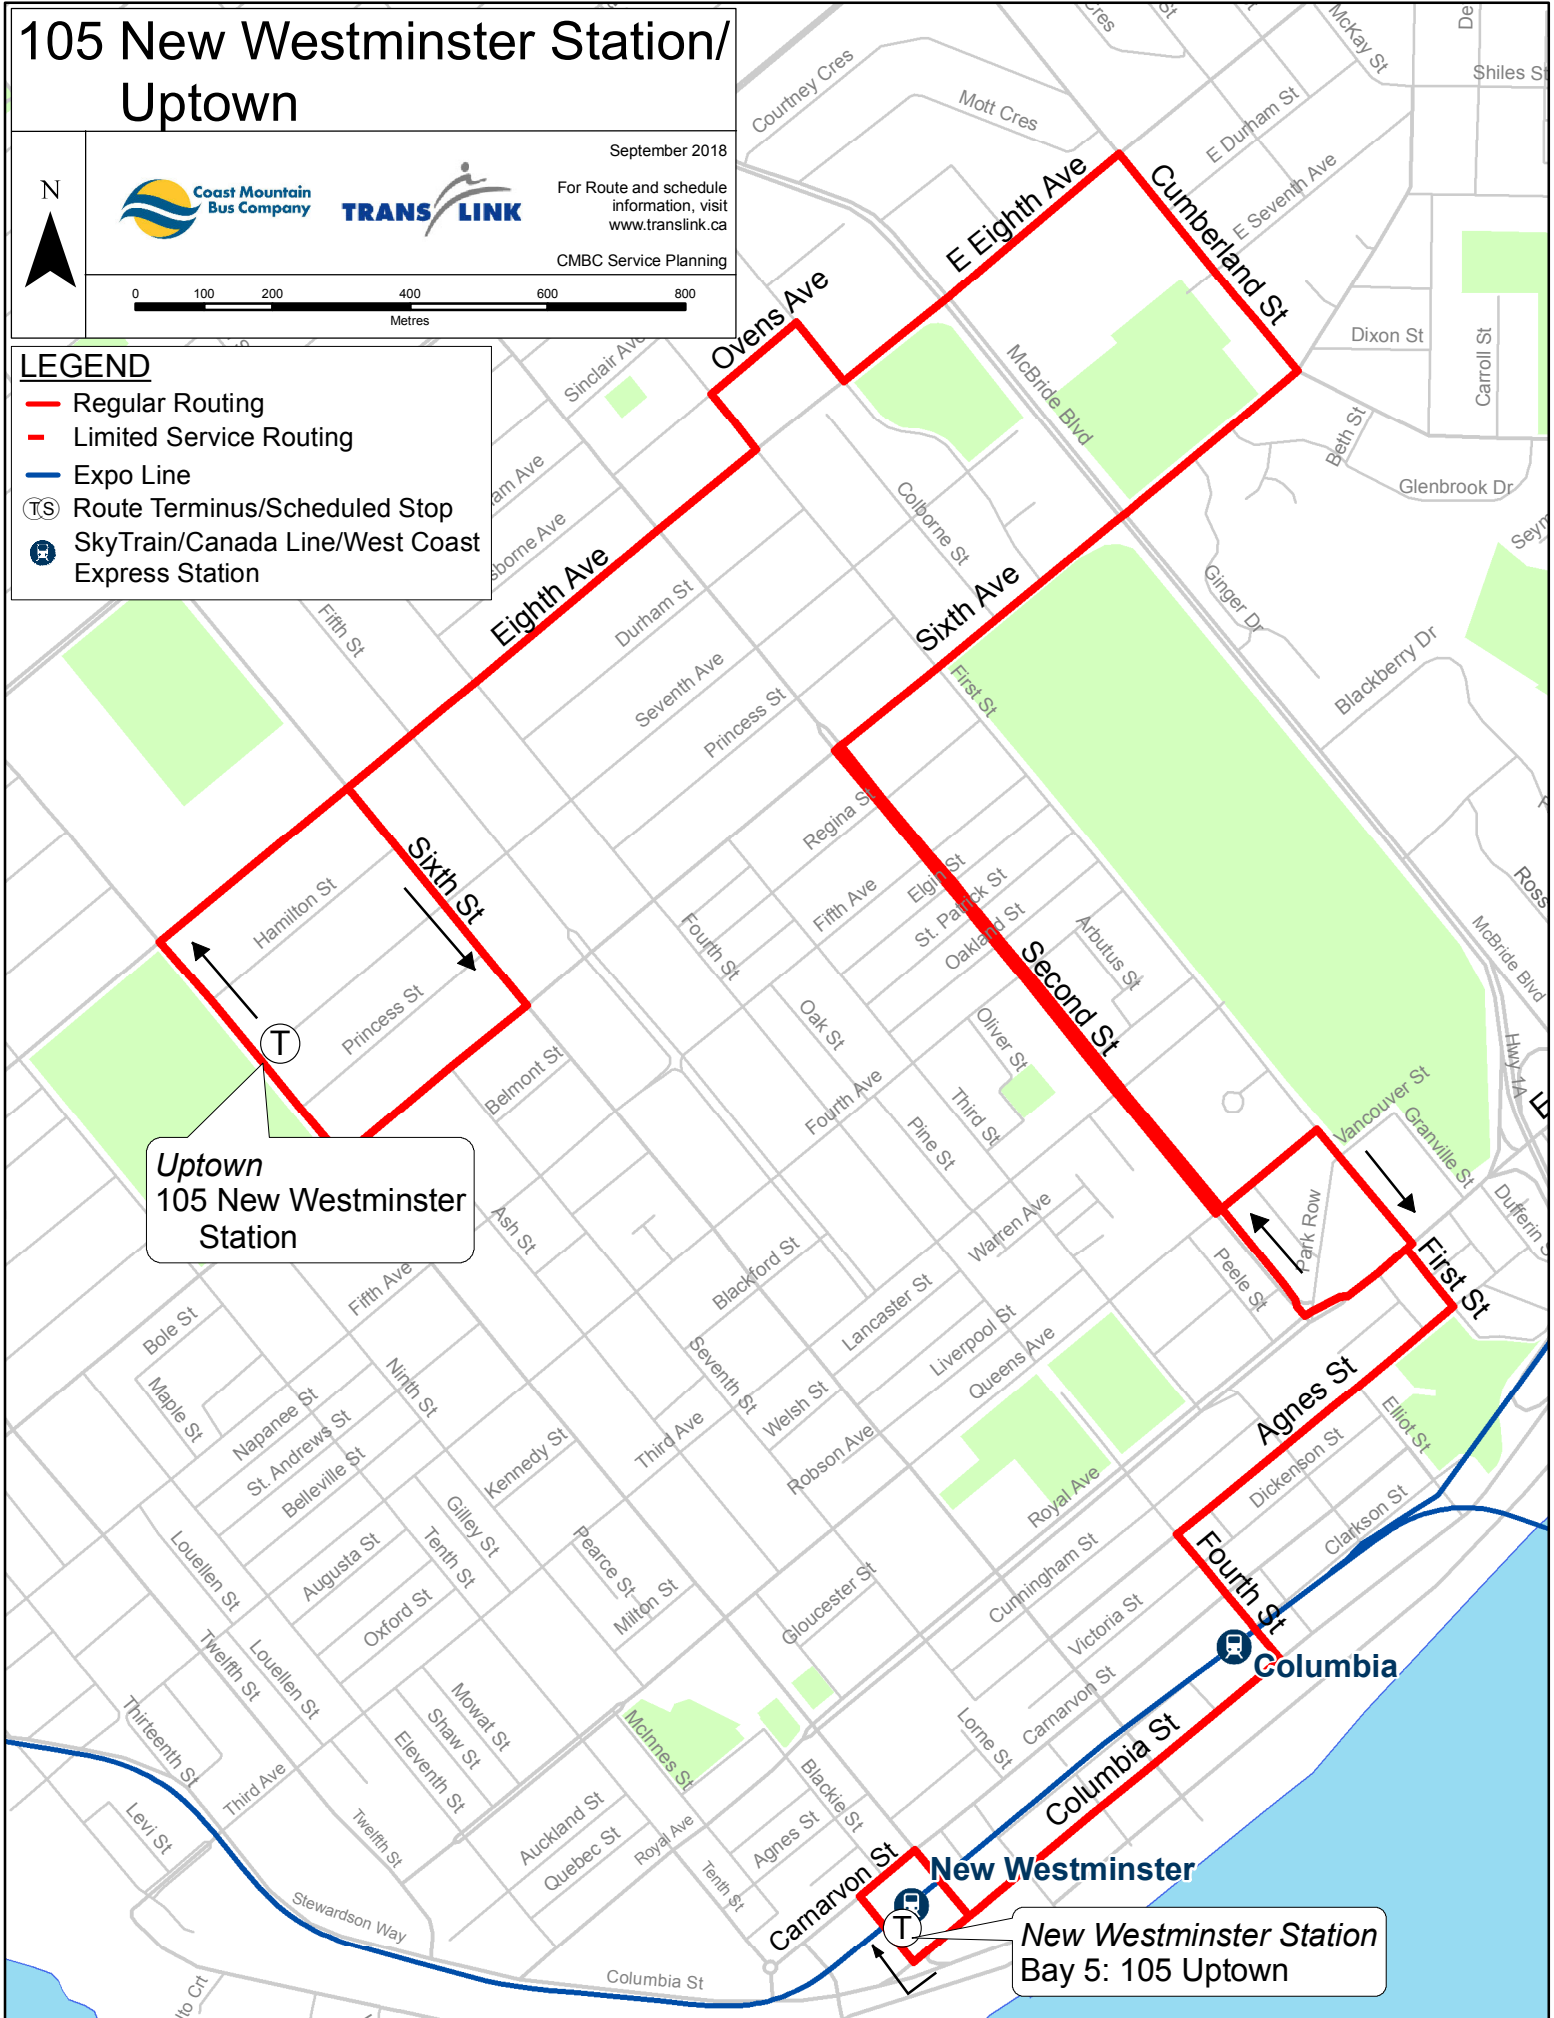

105 New Westminster Station/ Uptown

September 2018

For Route and schedule information, visit www.translink.ca

CMBC Service Planning

LEGEND

- Regular Routing
- - - Limited Service Routing
- Expo Line
- T Route Terminus/Scheduled Stop
- ST SkyTrain/Canada Line/West Coast Express Station

**Uptown
105 New Westminster
Station**

**New Westminster
Bay 5: 105 Uptown**