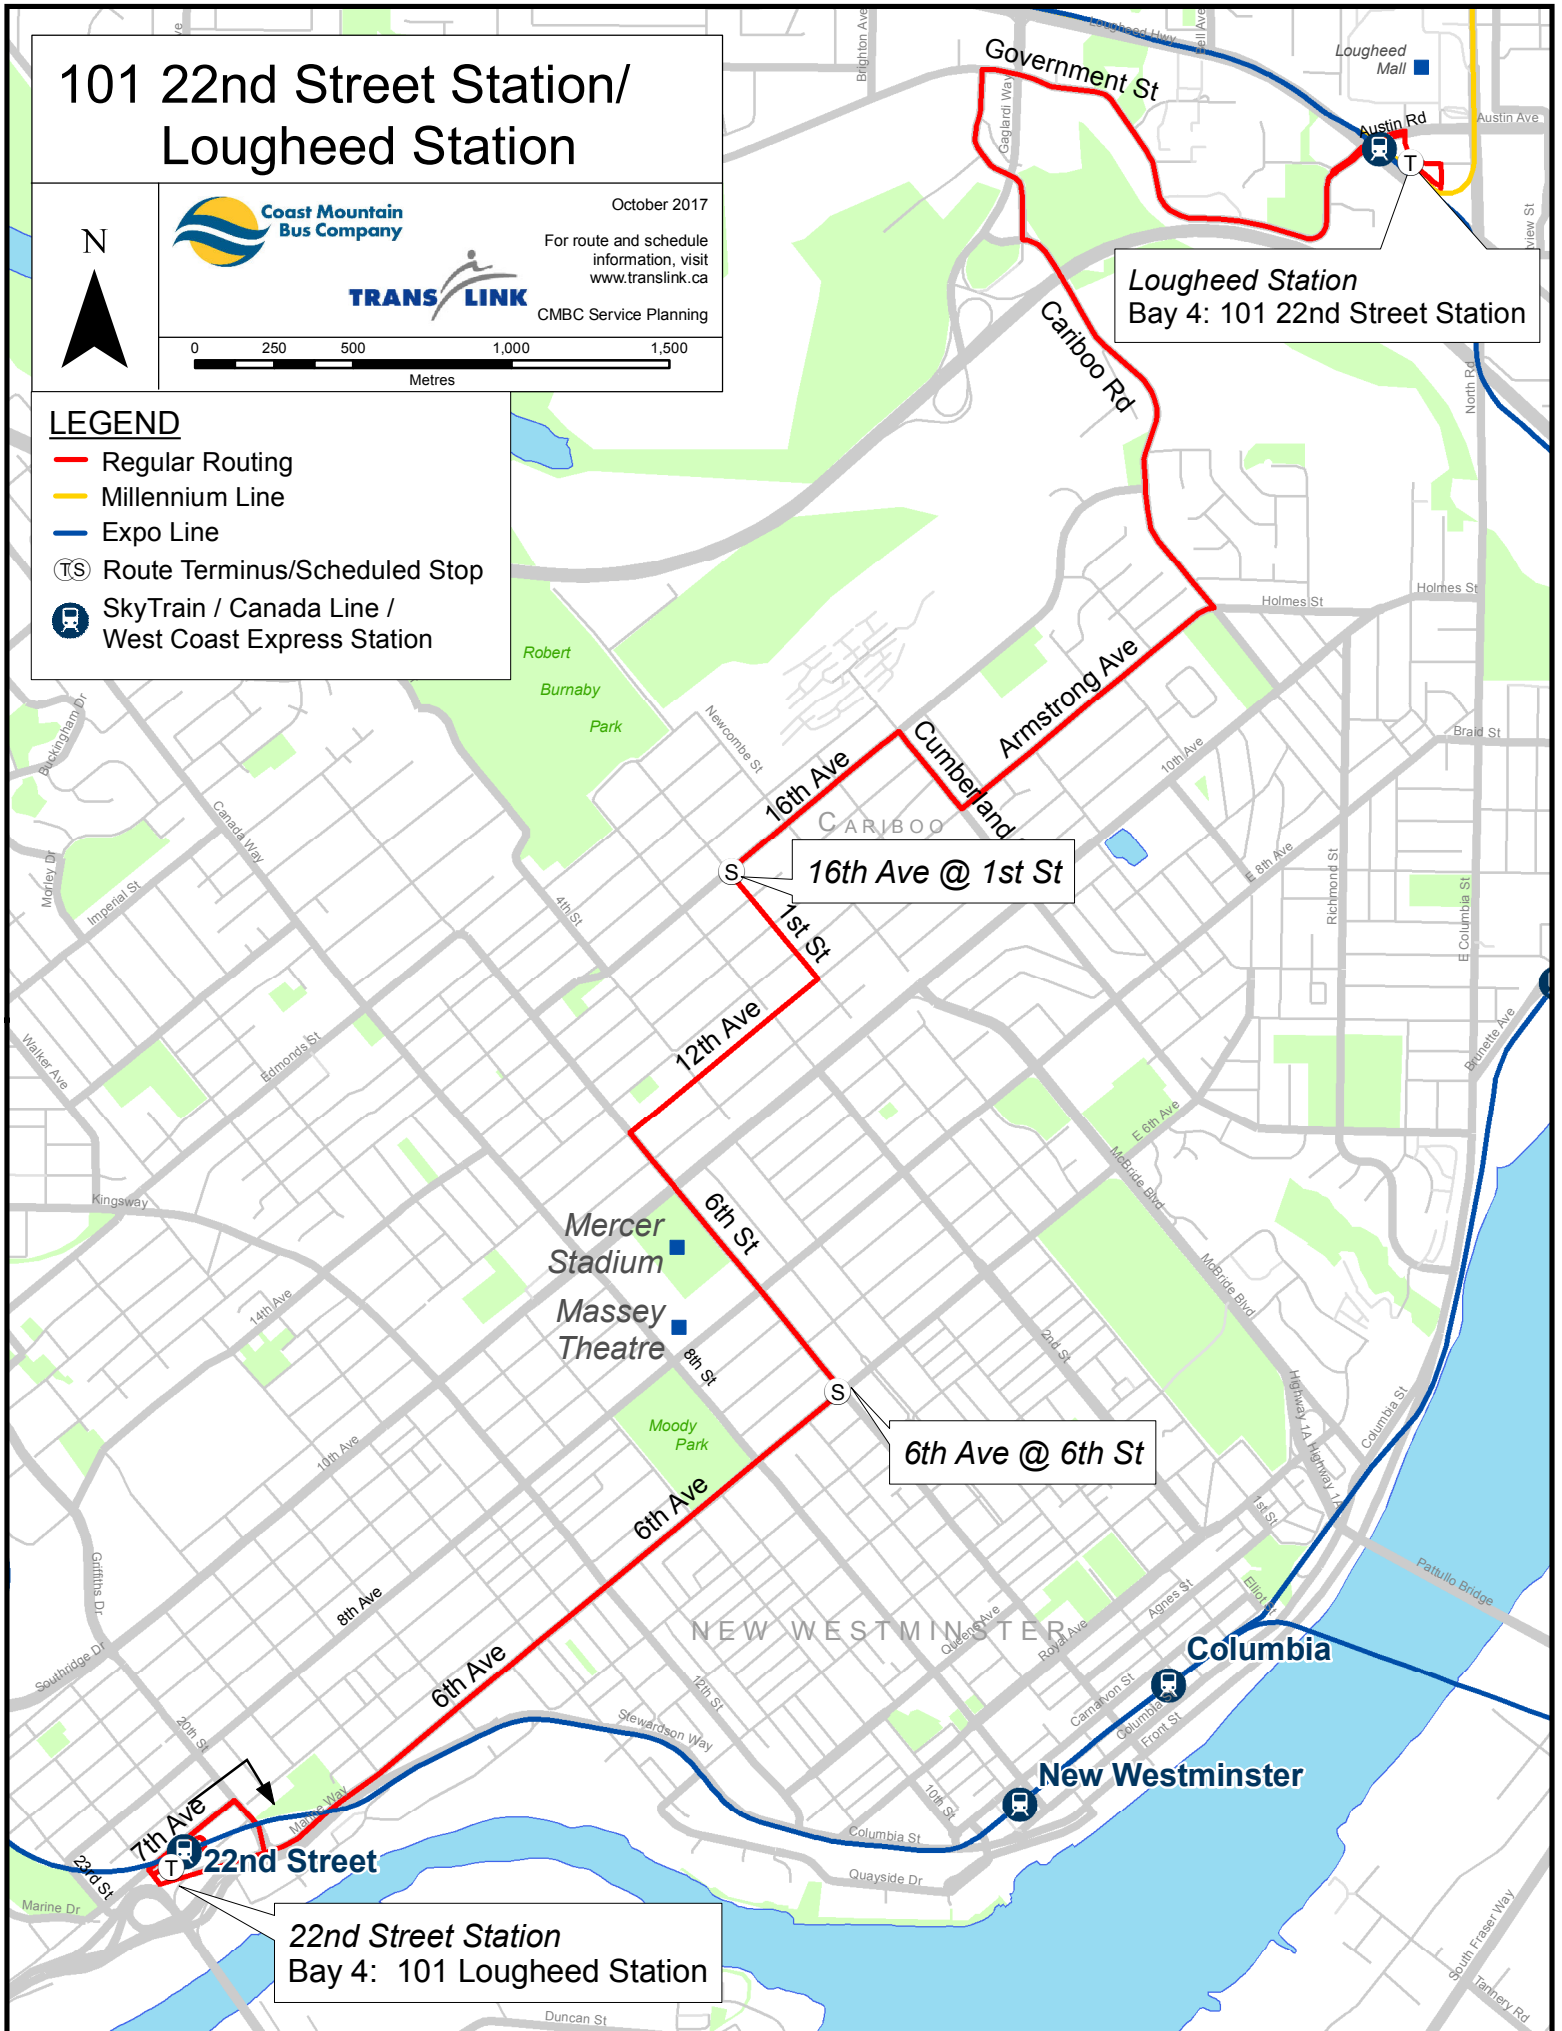

# 101 22nd Street Station/ Lougheed Station

October 2017

For route and schedule information, visit [www.translink.ca](http://www.translink.ca)

CMBC Service Planning

## LEGEND

- Regular Routing
- Millennium Line
- Expo Line
- Route Terminus/Scheduled Stop
- SkyTrain / Canada Line / West Coast Express Station

**Lougheed Station**  
Bay 4: 101 22nd Street Station

**16th Ave @ 1st St**

**6th Ave @ 6th St**

**22nd Street Station**  
Bay 4: 101 Lougheed Station