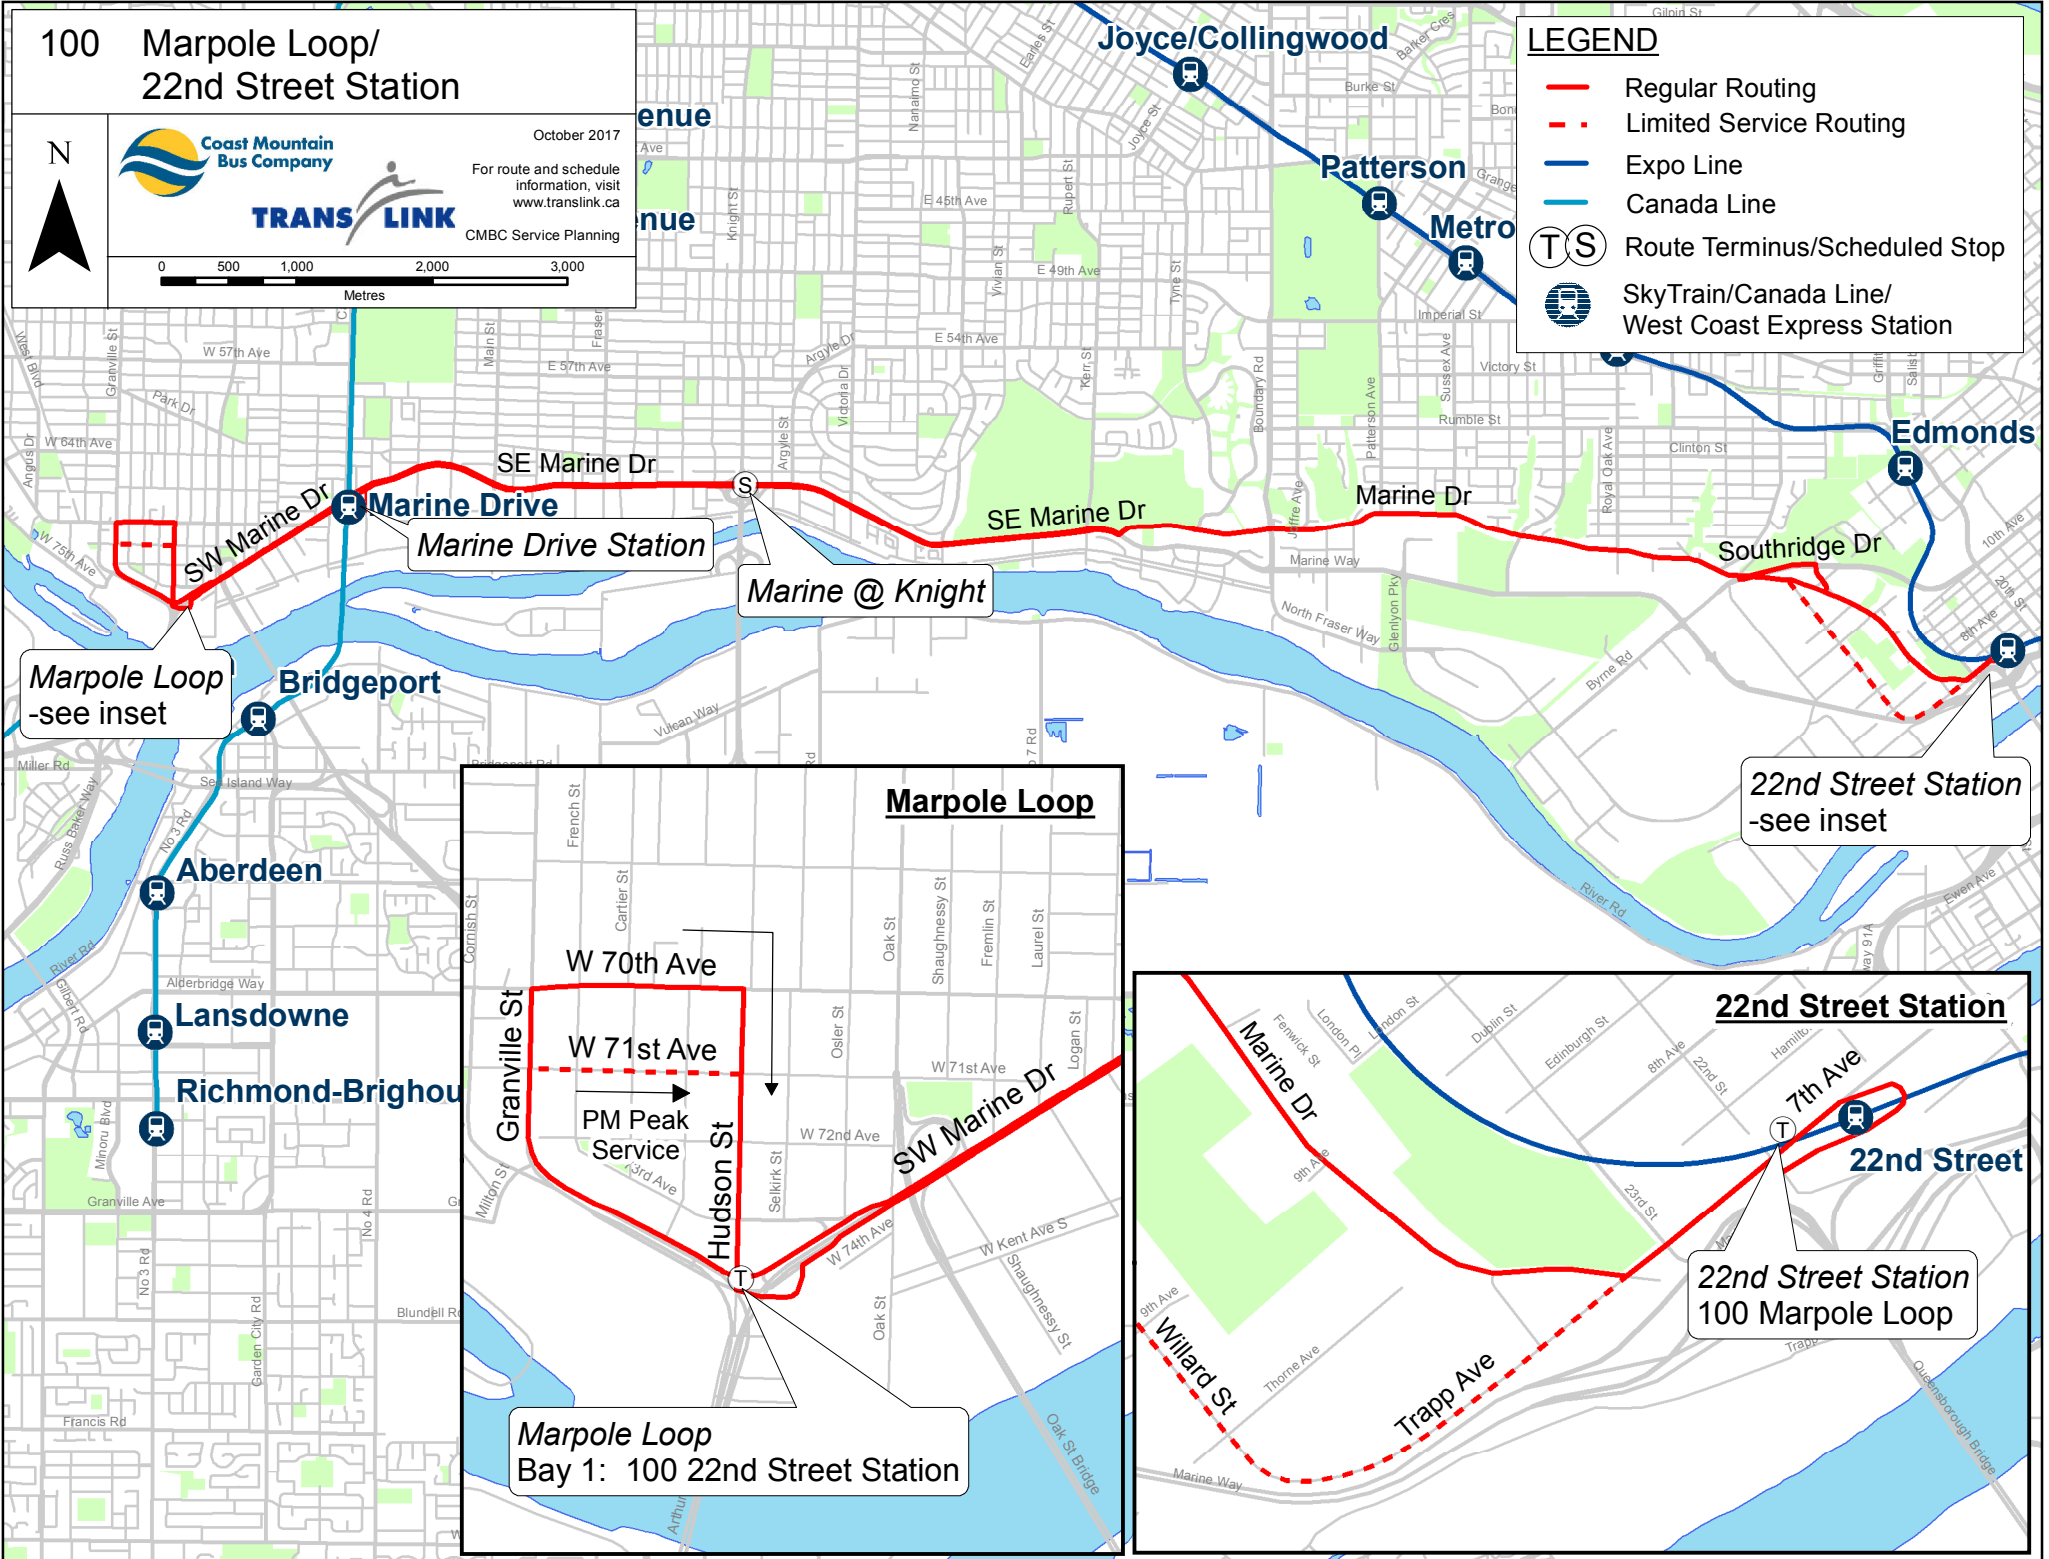

# 100 Marpole Loop/ 22nd Street Station

October 2017

For route and schedule information, visit [www.translink.ca](http://www.translink.ca)

CMBC Service Planning

## LEGEND

- Regular Routing
- - - Limited Service Routing
- Expo Line
- Canada Line
- Route Terminus/Scheduled Stop
- SkyTrain/Canada Line/West Coast Express Station

Marpole Loop -see inset

22nd Street Station -see inset