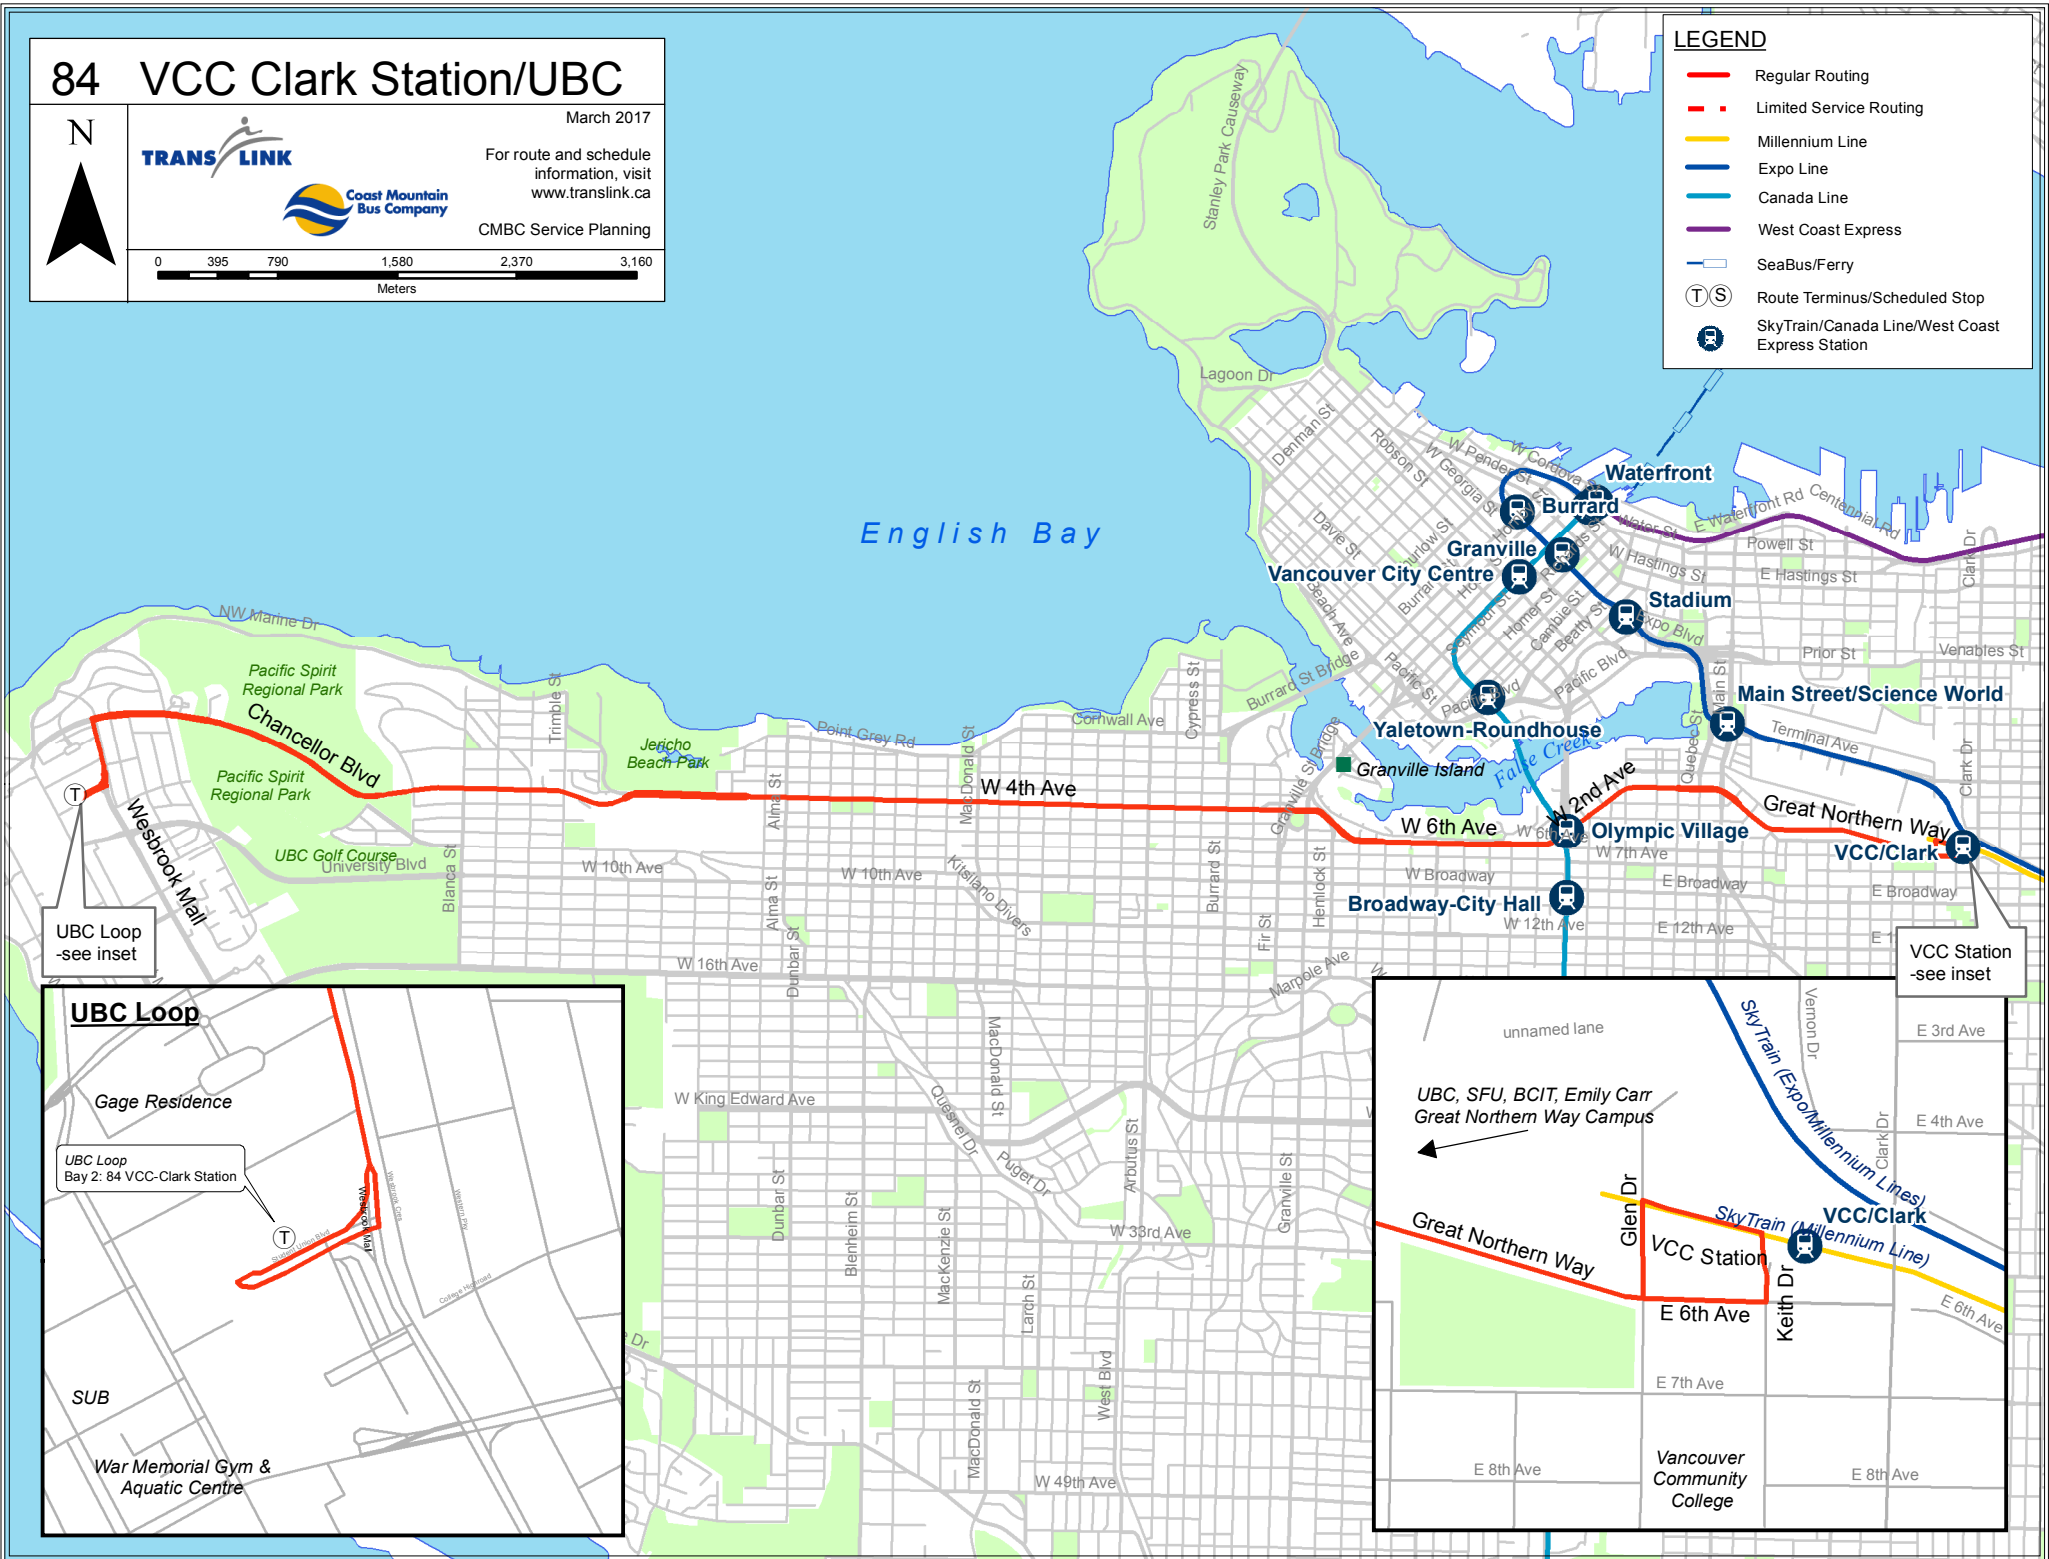

84 VCC Clark Station/UBC

March 2017

For route and schedule information, visit www.translink.ca

CMBC Service Planning

LEGEND

- Regular Routing
- - - Limited Service Routing
- Millennium Line
- Expo Line
- Canada Line
- West Coast Express
- SeaBus/Ferry
- T Route Terminus/Scheduled Stop
- S SkyTrain/Canada Line/West Coast Express Station

UBC Loop - see inset

VCC Station - see inset