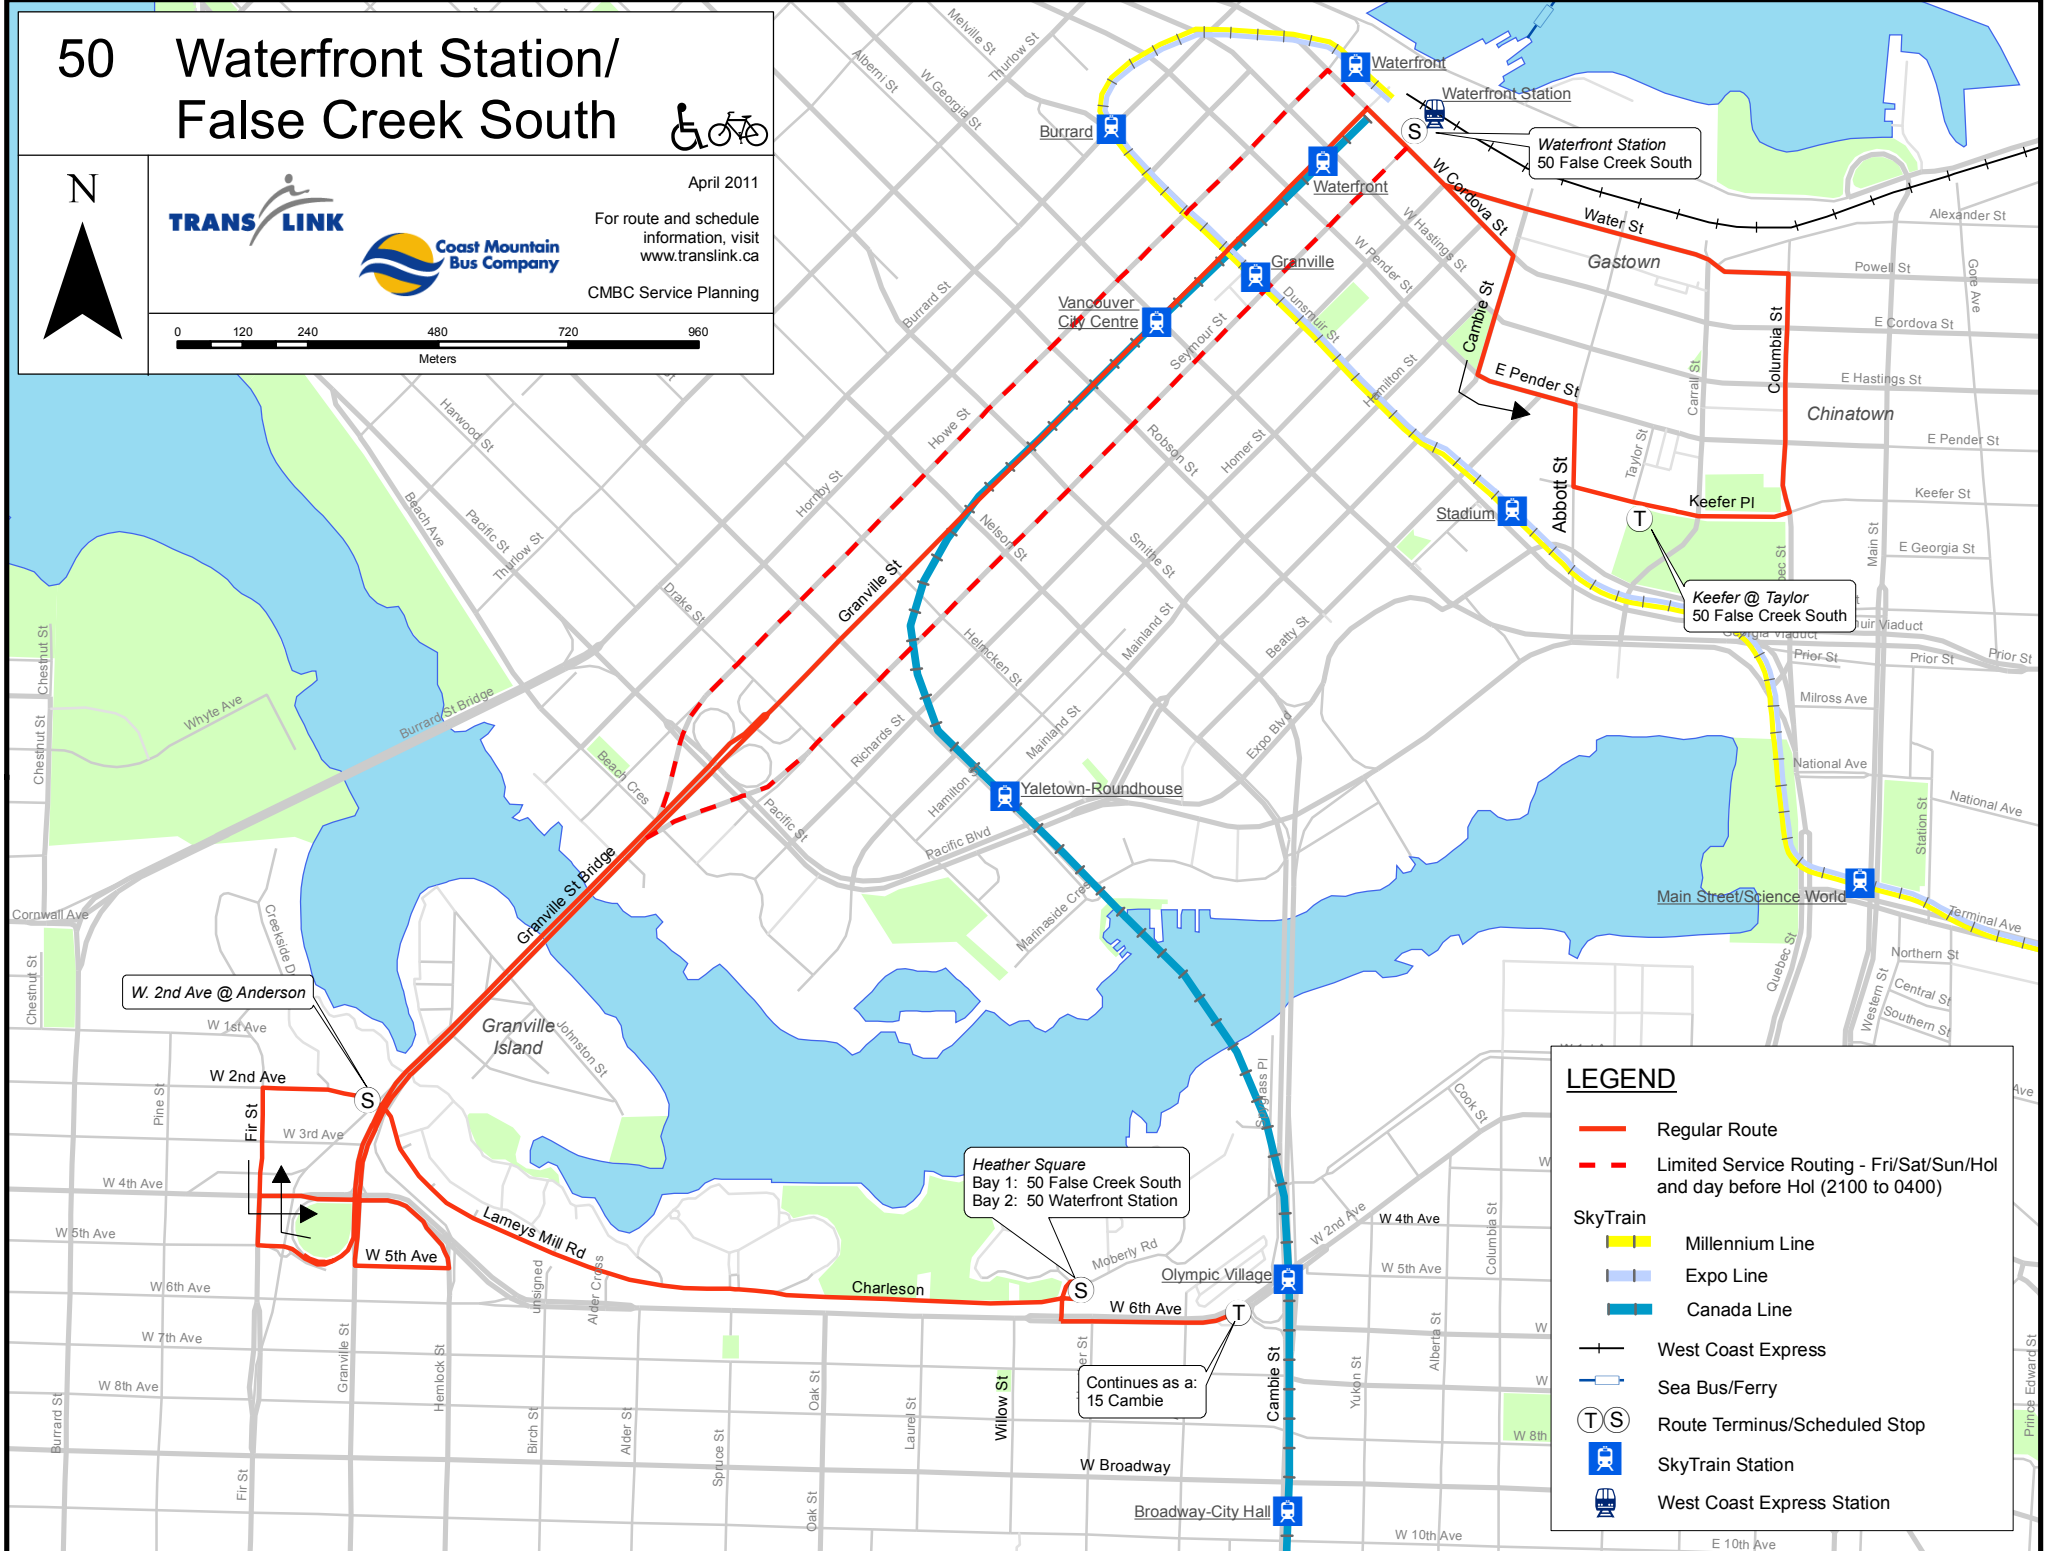

# 50 Waterfront Station/ False Creek South

April 2011

For route and schedule information, visit [www.translink.ca](http://www.translink.ca)

CMBC Service Planning

### LEGEND

- Regular Route
- - - Limited Service Routing - Fri/Sat/Sun/Hol and day before Hol (2100 to 0400)
- SkyTrain**
  - Millennium Line
  - Expo Line
  - Canada Line
- + West Coast Express
- Sea Bus/Ferry
- T S Route Terminus/Scheduled Stop
- SkyTrain Station
- West Coast Express Station

W. 2nd Ave @ Anderson

Heather Square  
Bay 1: 50 False Creek South  
Bay 2: 50 Waterfront Station

Continues as a:  
15 Cambie