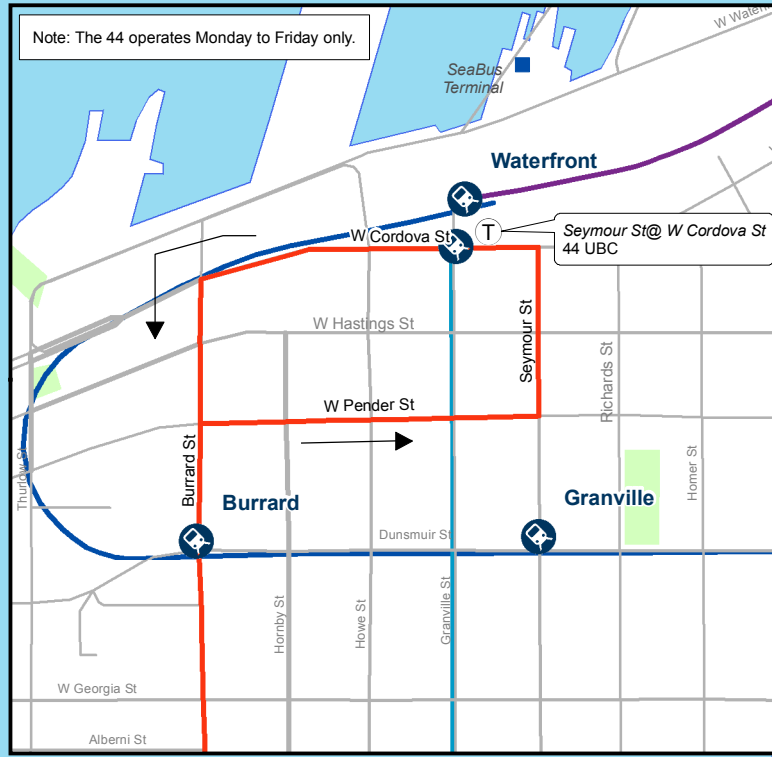

44 UBC/Downtown

March 2017

For route and schedule information, visit www.translink.ca

CMBC Service Planning

Note: The 44 operates Monday to Friday only.

LEGEND

- Regular Routing
- - - Limited Service Routing
- Millennium Line
- Expo Line
- Canada Line
- West Coast Express
- SeaBus/Ferry
- T S Route Terminus/Scheduled Stop
- SkyTrain/Canada Line/West Coast Express Station