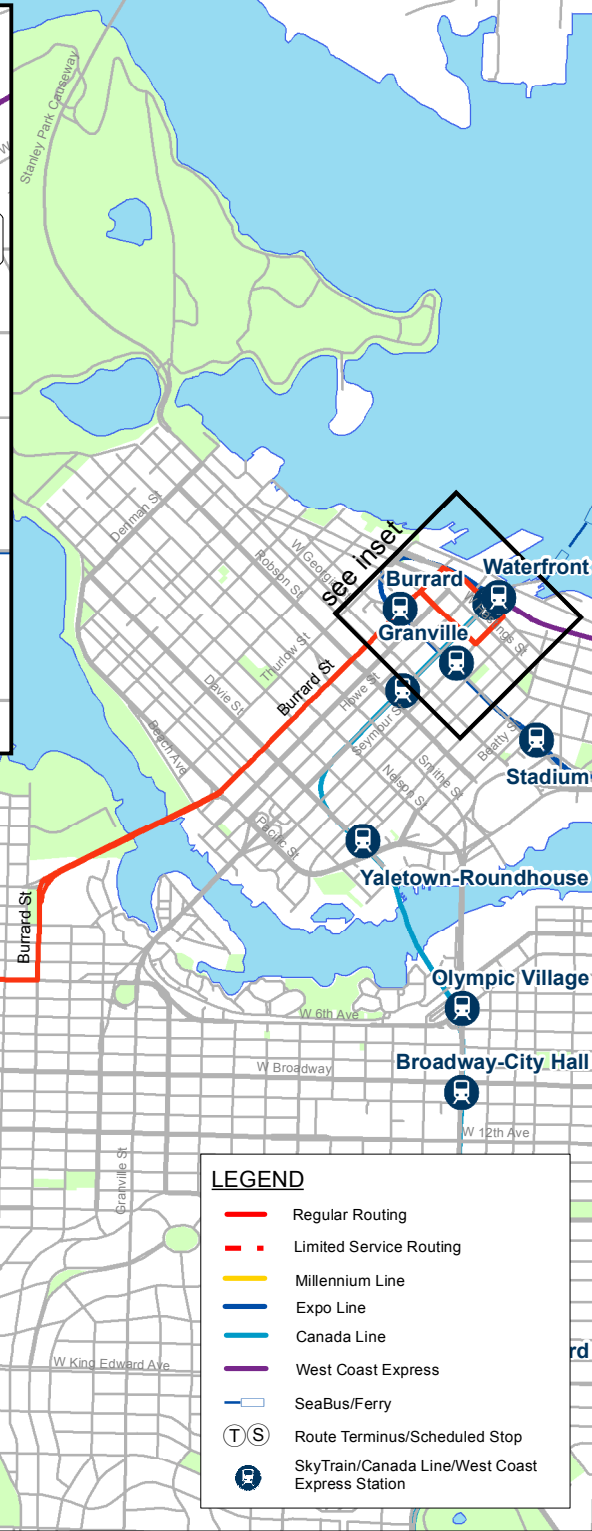

44 UBC/Downtown

March 2017

For route and schedule information, visit www.translink.ca

CMBC Service Planning

Note: The 44 operates Monday to Friday only.

LEGEND

- Regular Routing
- - - Limited Service Routing
- Millennium Line
- Expo Line
- Canada Line
- West Coast Express
- SeaBus/Ferry
- T S Route Terminus/Scheduled Stop
- SkyTrain/Canada Line/West Coast Express Station