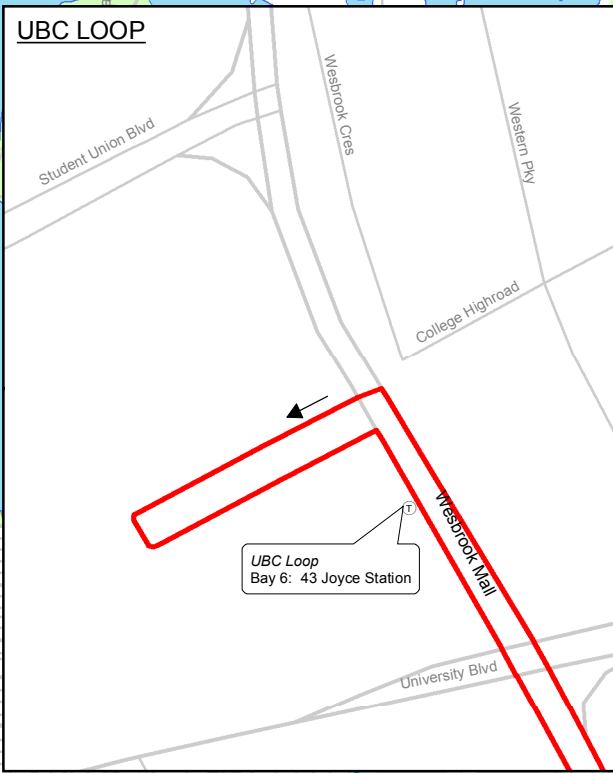

43 Joyce Station/UBC

March 2017

For route and schedule information, visit www.translink.ca

CMBC Service Planning

LEGEND

- Regular Routing
- - - Limited Service Routing
- Millennium Line
- Expo Line
- Canada Line
- West Coast Express
- SeaBus/Ferry
- T S Route Terminus/Scheduled Stop
- SkyTrain/Canada Line/West Coast Express Station