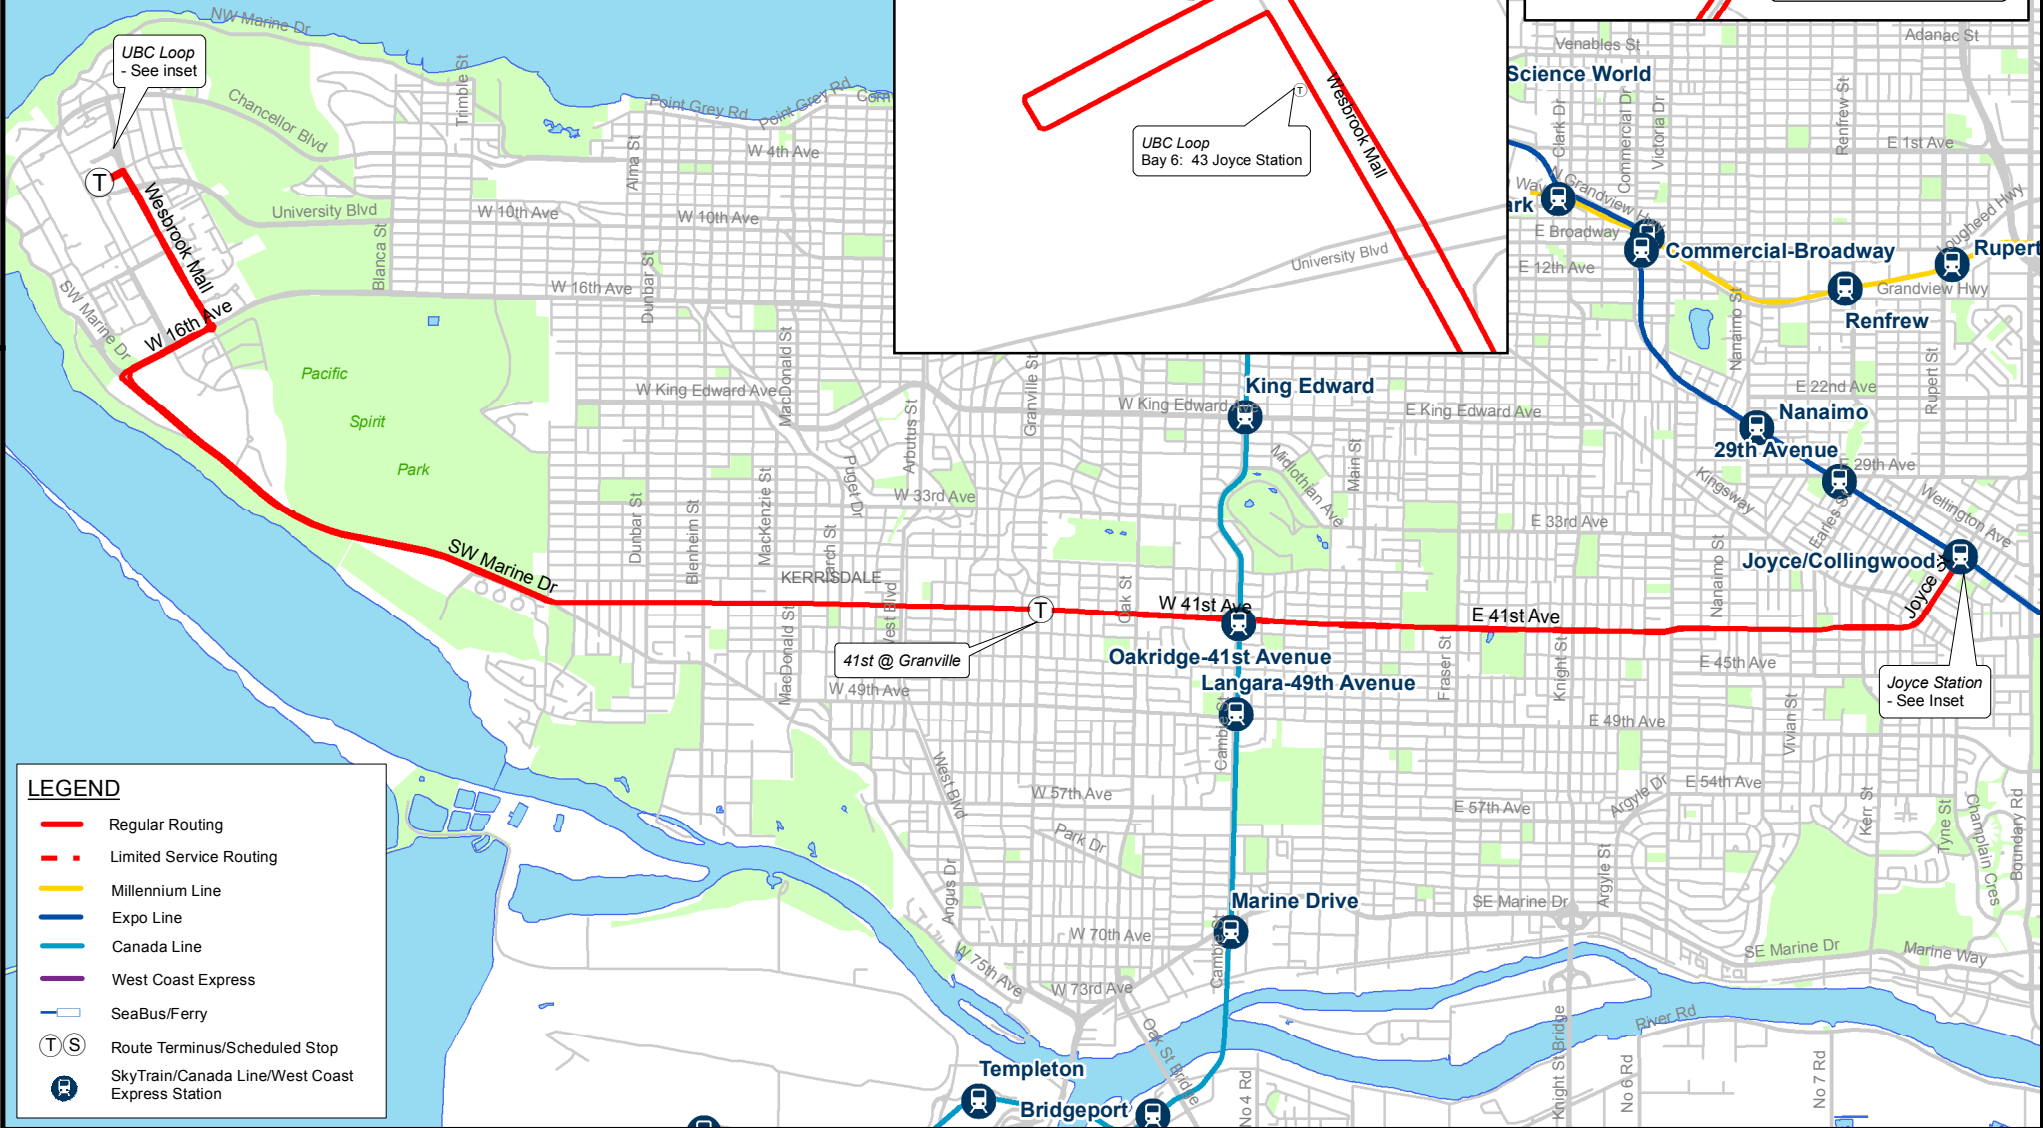

43 Joyce Station/UBC

March 2017

For route and schedule information, visit www.translink.ca

CMBC Service Planning

LEGEND

- Regular Routing
- - - Limited Service Routing
- Millennium Line
- Expo Line
- Canada Line
- West Coast Express
- SeaBus/Ferry
- T S Route Terminus/Scheduled Stop
- SkyTrain/Canada Line/West Coast Express Station