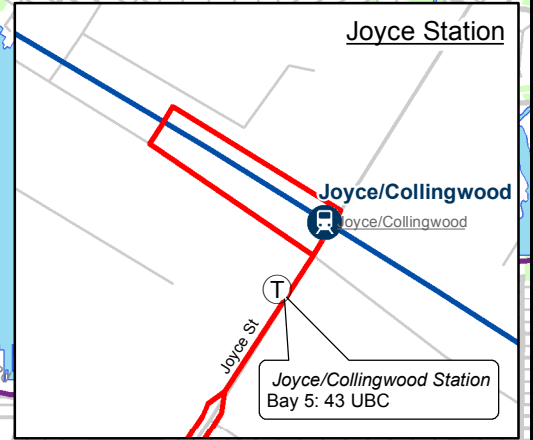

43 Joyce Station/UBC

March 2017

For route and schedule information, visit www.translink.ca

CMBC Service Planning

LEGEND

- Regular Routing
- - - Limited Service Routing
- Millennium Line
- Expo Line
- Canada Line
- West Coast Express
- SeaBus/Ferry
- T S Route Terminus/Scheduled Stop
- SkyTrain/Canada Line/West Coast Express Station