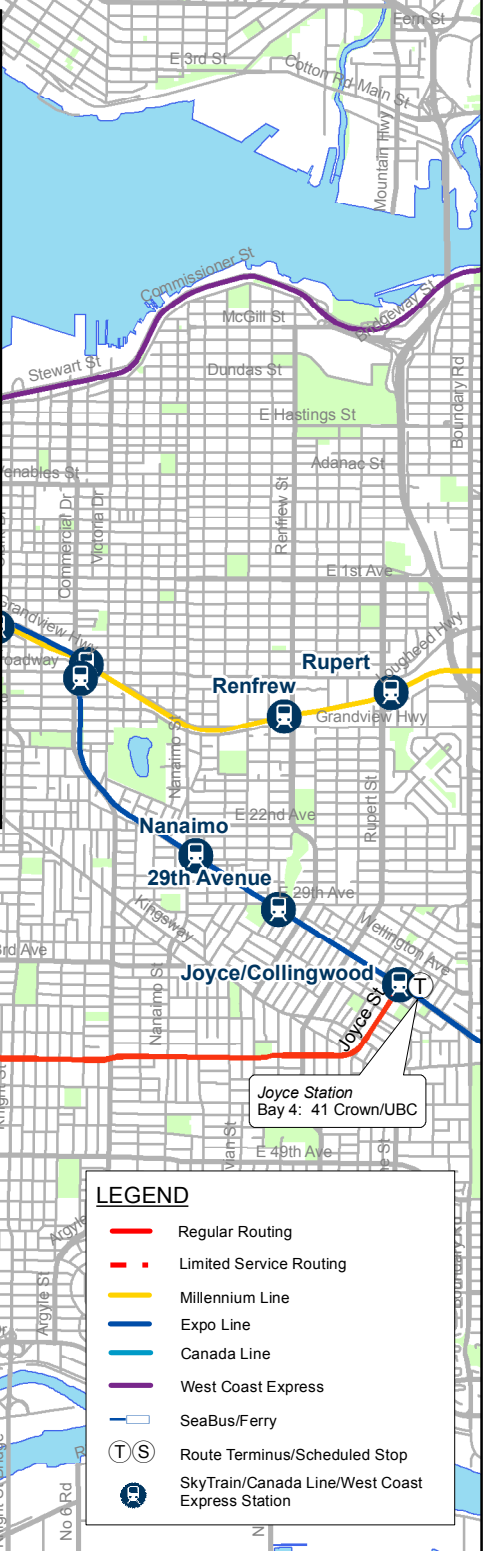

41 Joyce Station/Crown/UBC

March 2017

For route and schedule information, visit www.translink.ca

CMBC Service Planning

N

UBC LOOP

UBC Loop - see inset

UBC Loop Bay 7: 41 Joyce Station

41st @ Crown
Trips operating as 41 Crown terminate and return as 41 Joyce Station

41st @ Granville

41st @ Fraser

Joyce Station Bay 4: 41 Crown/UBC

LEGEND

-  Regular Routing
-  Limited Service Routing
-  Millennium Line
-  Expo Line
-  Canada Line
-  West Coast Express
-  SeaBus/Ferry
-  Route Terminus/Scheduled Stop
-  SkyTrain/Canada Line/West Coast Express Station