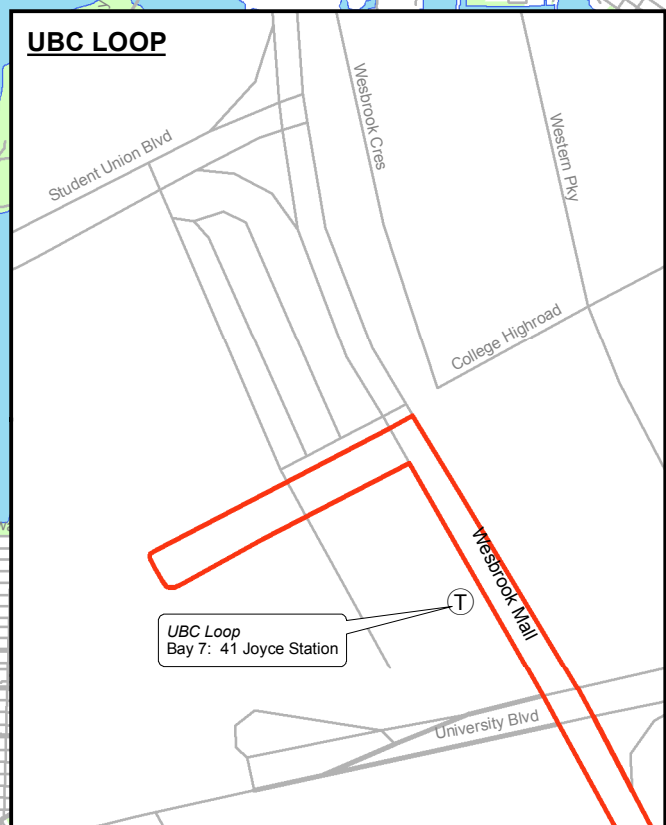

41 Joyce Station/Crown/UBC

March 2017

For route and schedule information, visit www.translink.ca

CMBC Service Planning

N

UBC LOOP

UBC Loop - see inset

UBC Loop Bay 7: 41 Joyce Station

41st @ Crown
Trips operating as 41 Crown terminate and return as 41 Joyce Station

41st @ Granville

41st @ Fraser

Joyce Station Bay 4: 41 Crown/UBC

LEGEND

-  Regular Routing
-  Limited Service Routing
-  Millennium Line
-  Expo Line
-  Canada Line
-  West Coast Express
-  SeaBus/Ferry
-  Route Terminus/Scheduled Stop
-  SkyTrain/Canada Line/West Coast Express Station