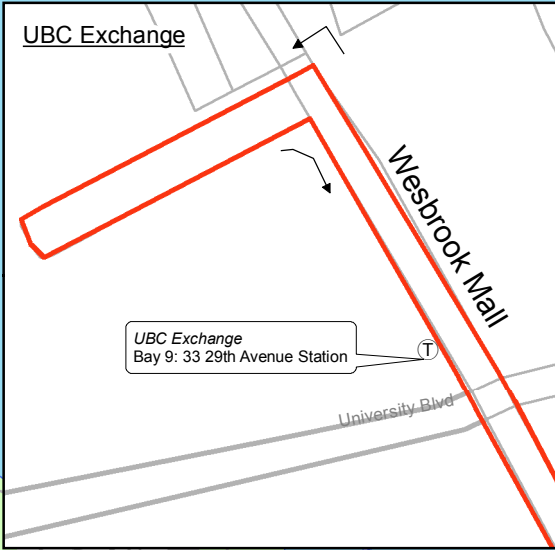

33 U.B.C./ 29th Avenue Station

August 2017

For route and schedule information, visit www.translink.ca

CMBC Service Planning

LEGEND

- Regular Routing
- - - Limited Service Routing
- Millennium Line
- Expo Line
- Canada Line
- West Coast Express
- SeaBus/Ferry
- T S Route Terminus/Scheduled Stop
- K SkyTrain/Canada Line/West Coast Express Station