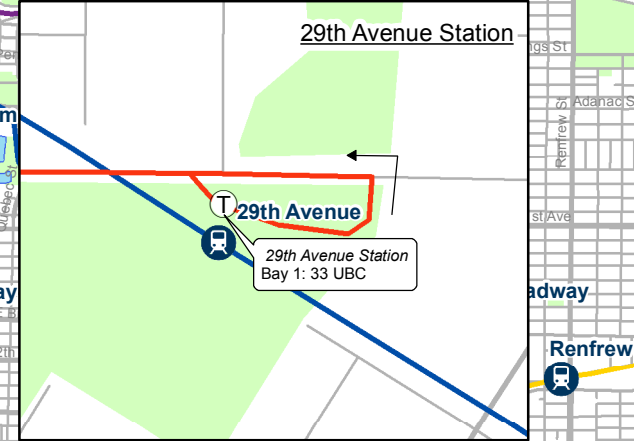

33 U.B.C./ 29th Avenue Station

August 2017

For route and schedule information, visit www.translink.ca

CMBC Service Planning

LEGEND

- Regular Routing
- - - Limited Service Routing
- Millennium Line
- Expo Line
- Canada Line
- West Coast Express
- SeaBus/Ferry
- T S Route Terminus/Scheduled Stop
- K SkyTrain/Canada Line/West Coast Express Station