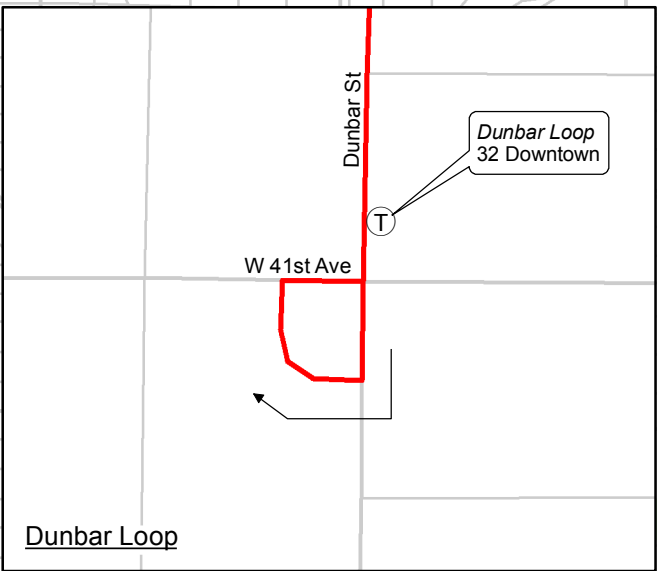

# 32 Dunbar/ Downtown Express

August 2017

For route and schedule information, visit [www.translink.ca](http://www.translink.ca)

CMBC Service Planning

## LEGEND

- Regular Routing
- Limited Service Routing
- Millennium Line
- Expo Line
- Canada Line
- West Coast Express
- SeaBus/Ferry
- T Route Terminus/Scheduled Stop
- S SkyTrain/Canada Line/West Coast Express Station

Dunbar Loop - See inset