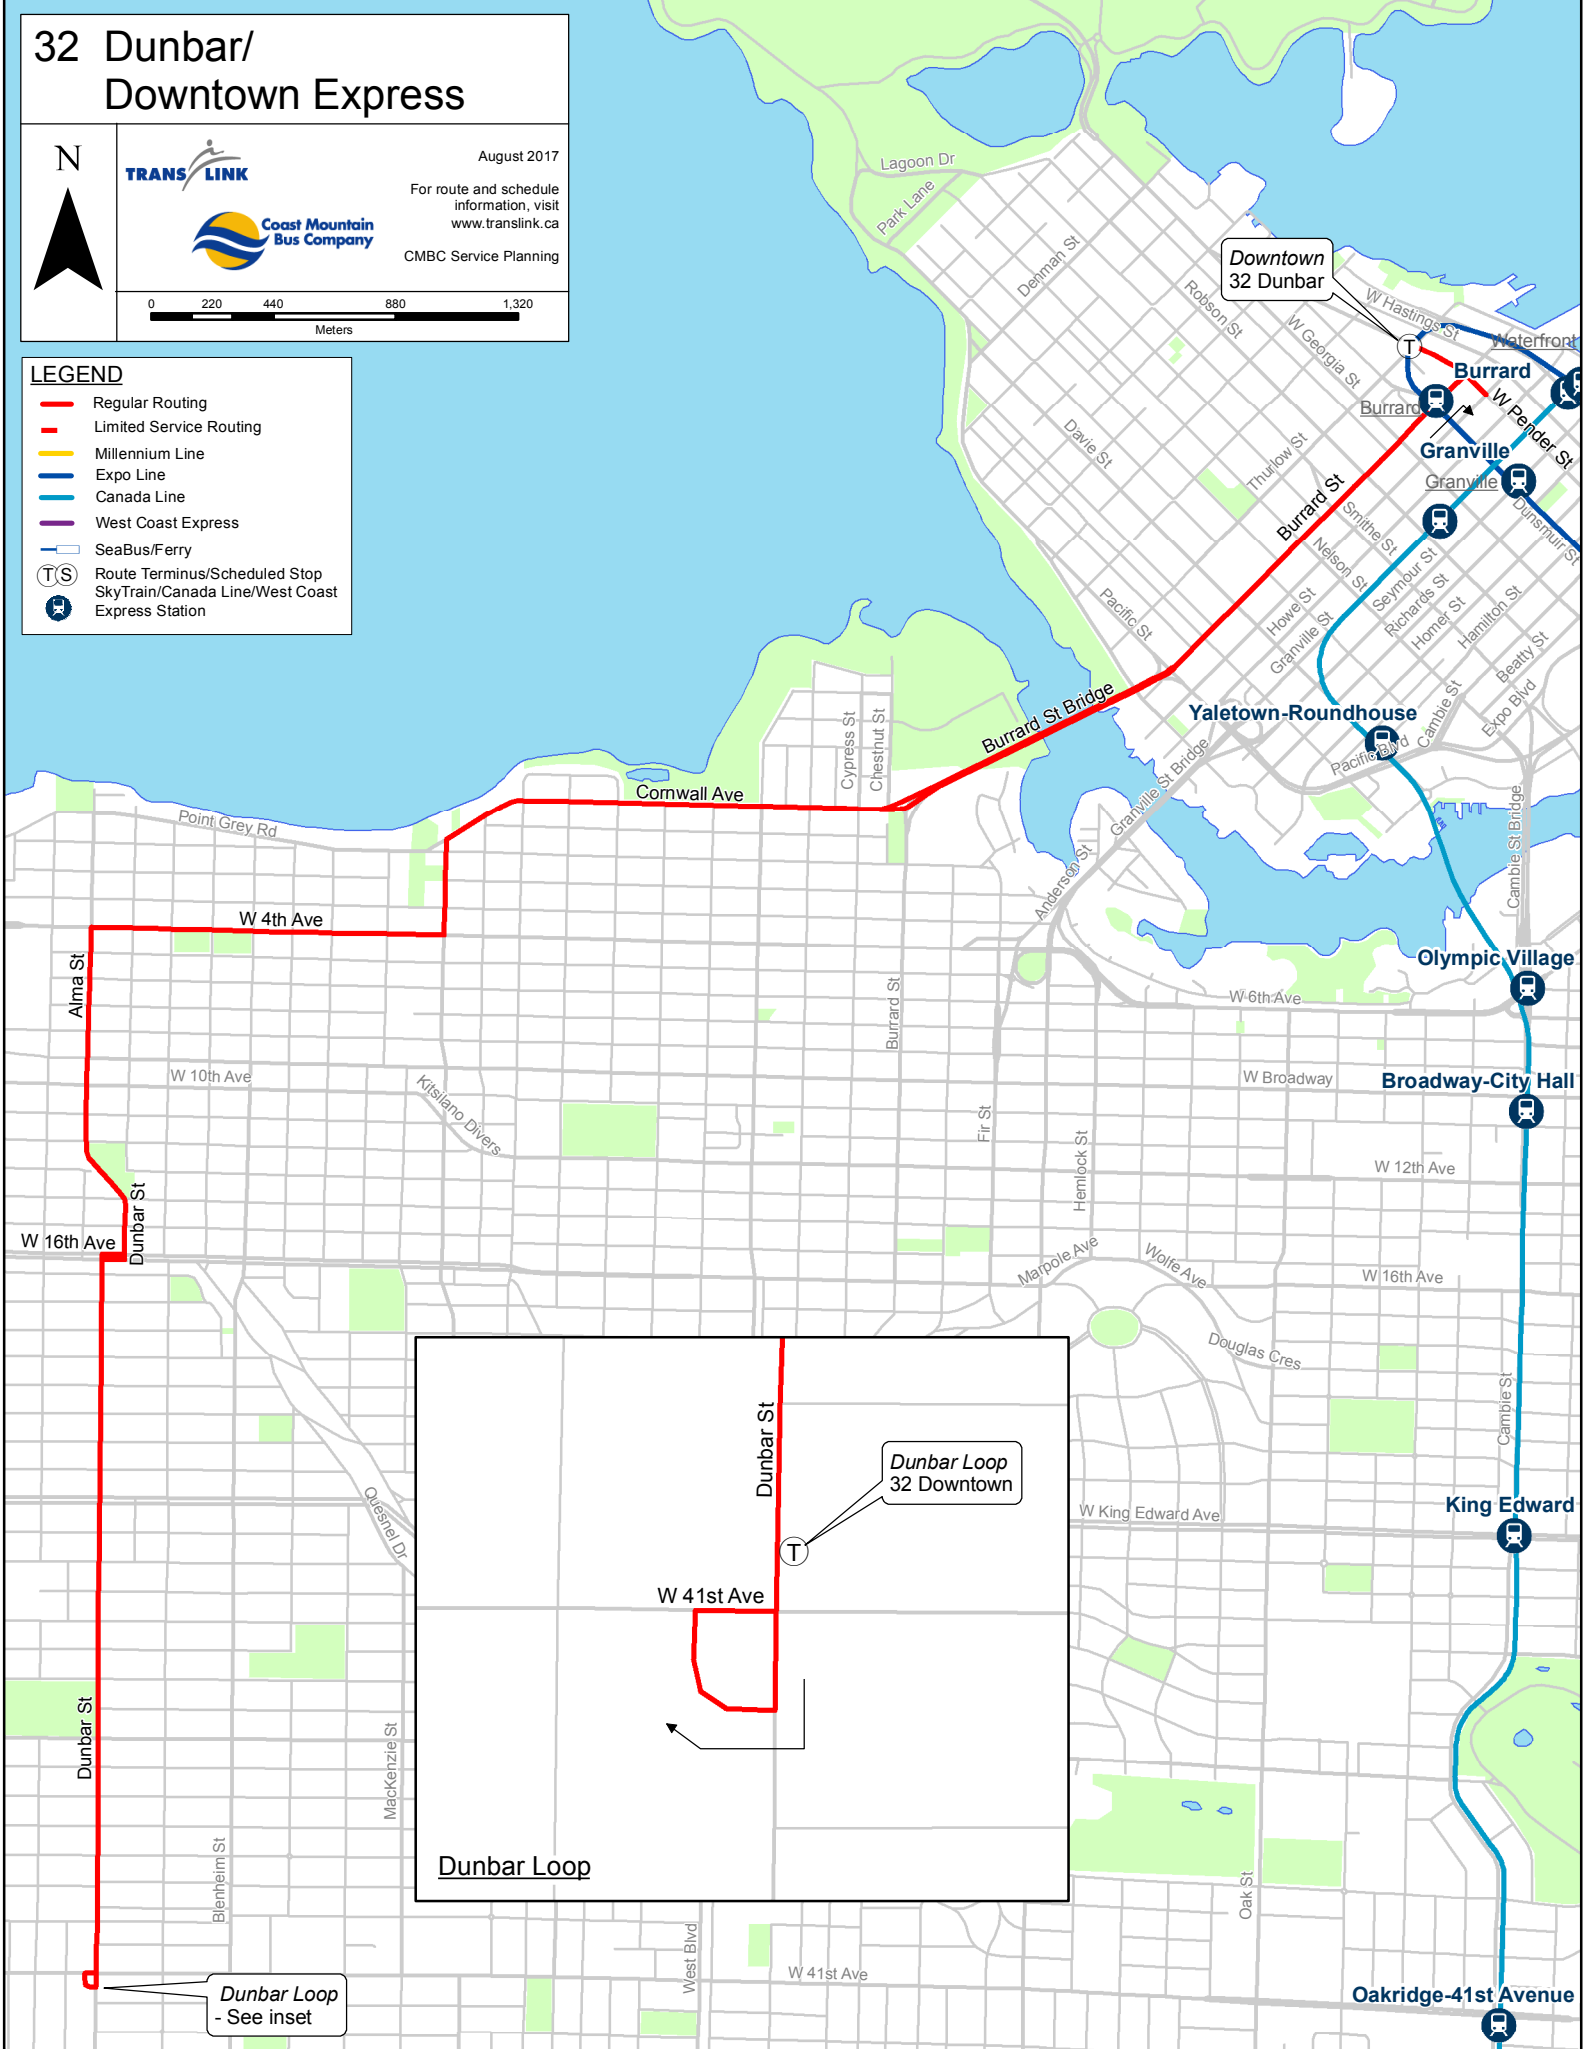

# 32 Dunbar/ Downtown Express

August 2017

For route and schedule information, visit [www.translink.ca](http://www.translink.ca)

CMBC Service Planning

## LEGEND

- Regular Routing
- Limited Service Routing
- Millennium Line
- Expo Line
- Canada Line
- West Coast Express
- SeaBus/Ferry
- T Route Terminus/Scheduled Stop
- S SkyTrain/Canada Line/West Coast Express Station

Dunbar Loop - See inset