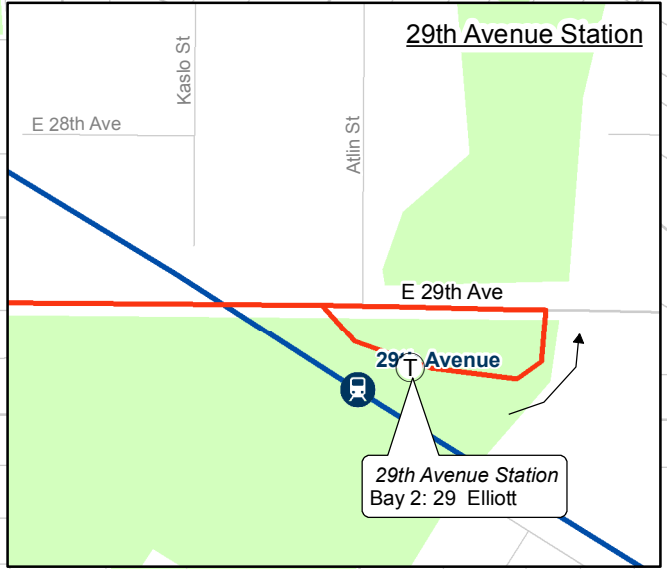

# 29 29th Avenue Station / Elliott

July 2017

For route and schedule information, visit [www.translink.ca](http://www.translink.ca)  
CMBC Service Planning

**LEGEND**

- Regular Routing
- Limited Service Routing
- Millennium Line
- Expo Line
- Canada Line
- West Coast Express
- SeaBus/Ferry
- T Route Terminus/Scheduled Stop
- T SkyTrain/Canada Line/West Coast Express Station