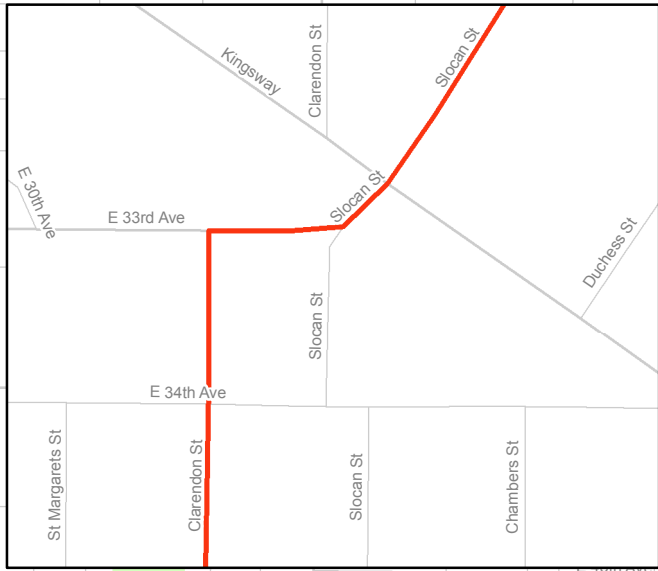

# 29 29th Avenue Station / Elliott

July 2017

For route and schedule information, visit [www.translink.ca](http://www.translink.ca)  
CMBC Service Planning

**LEGEND**

- Regular Routing
- Limited Service Routing
- Millennium Line
- Expo Line
- Canada Line
- West Coast Express
- SeaBus/Ferry
- T Route Terminus/Scheduled Stop
- T SkyTrain/Canada Line/West Coast Express Station