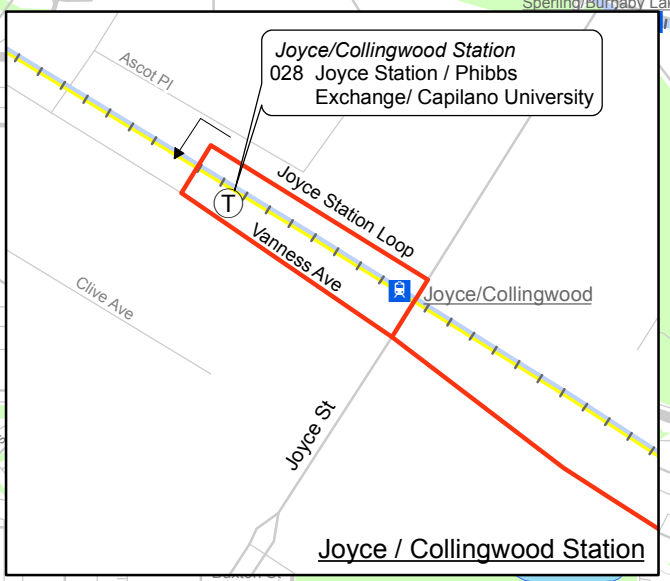

028 Joyce Station /Phibbs Exchange/Capilano University

December 2014
 For route and schedule information, visit www.translink.ca
 CMBC Service Planning

- Legend**
- Expo/Millennium Skytrain Line
 - Millennium Skytrain Line
 - Expo Skytrain Line
 - West Coast Express
 - Sea Bus/Ferry
 - Route Terminus/Scheduled Stop
 - Skytrain Station
 - West Coast Express Station