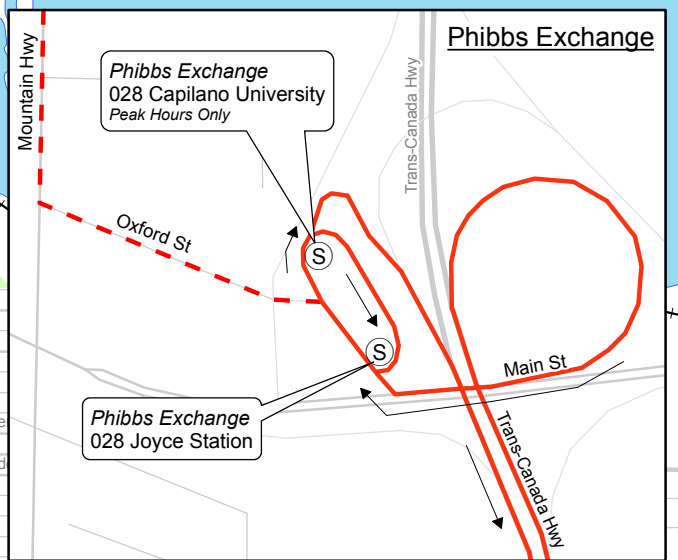

028 Joyce Station /Phibbs Exchange/Capilano University

December 2014
 For route and schedule information, visit www.translink.ca
 CMBC Service Planning

- Legend**
- Expo/Millennium Skytrain Line
 - Millennium Skytrain Line
 - Expo Skytrain Line
 - West Coast Express
 - Sea Bus/Ferry
 - Route Terminus/Scheduled Stop
 - Skytrain Station
 - West Coast Express Station