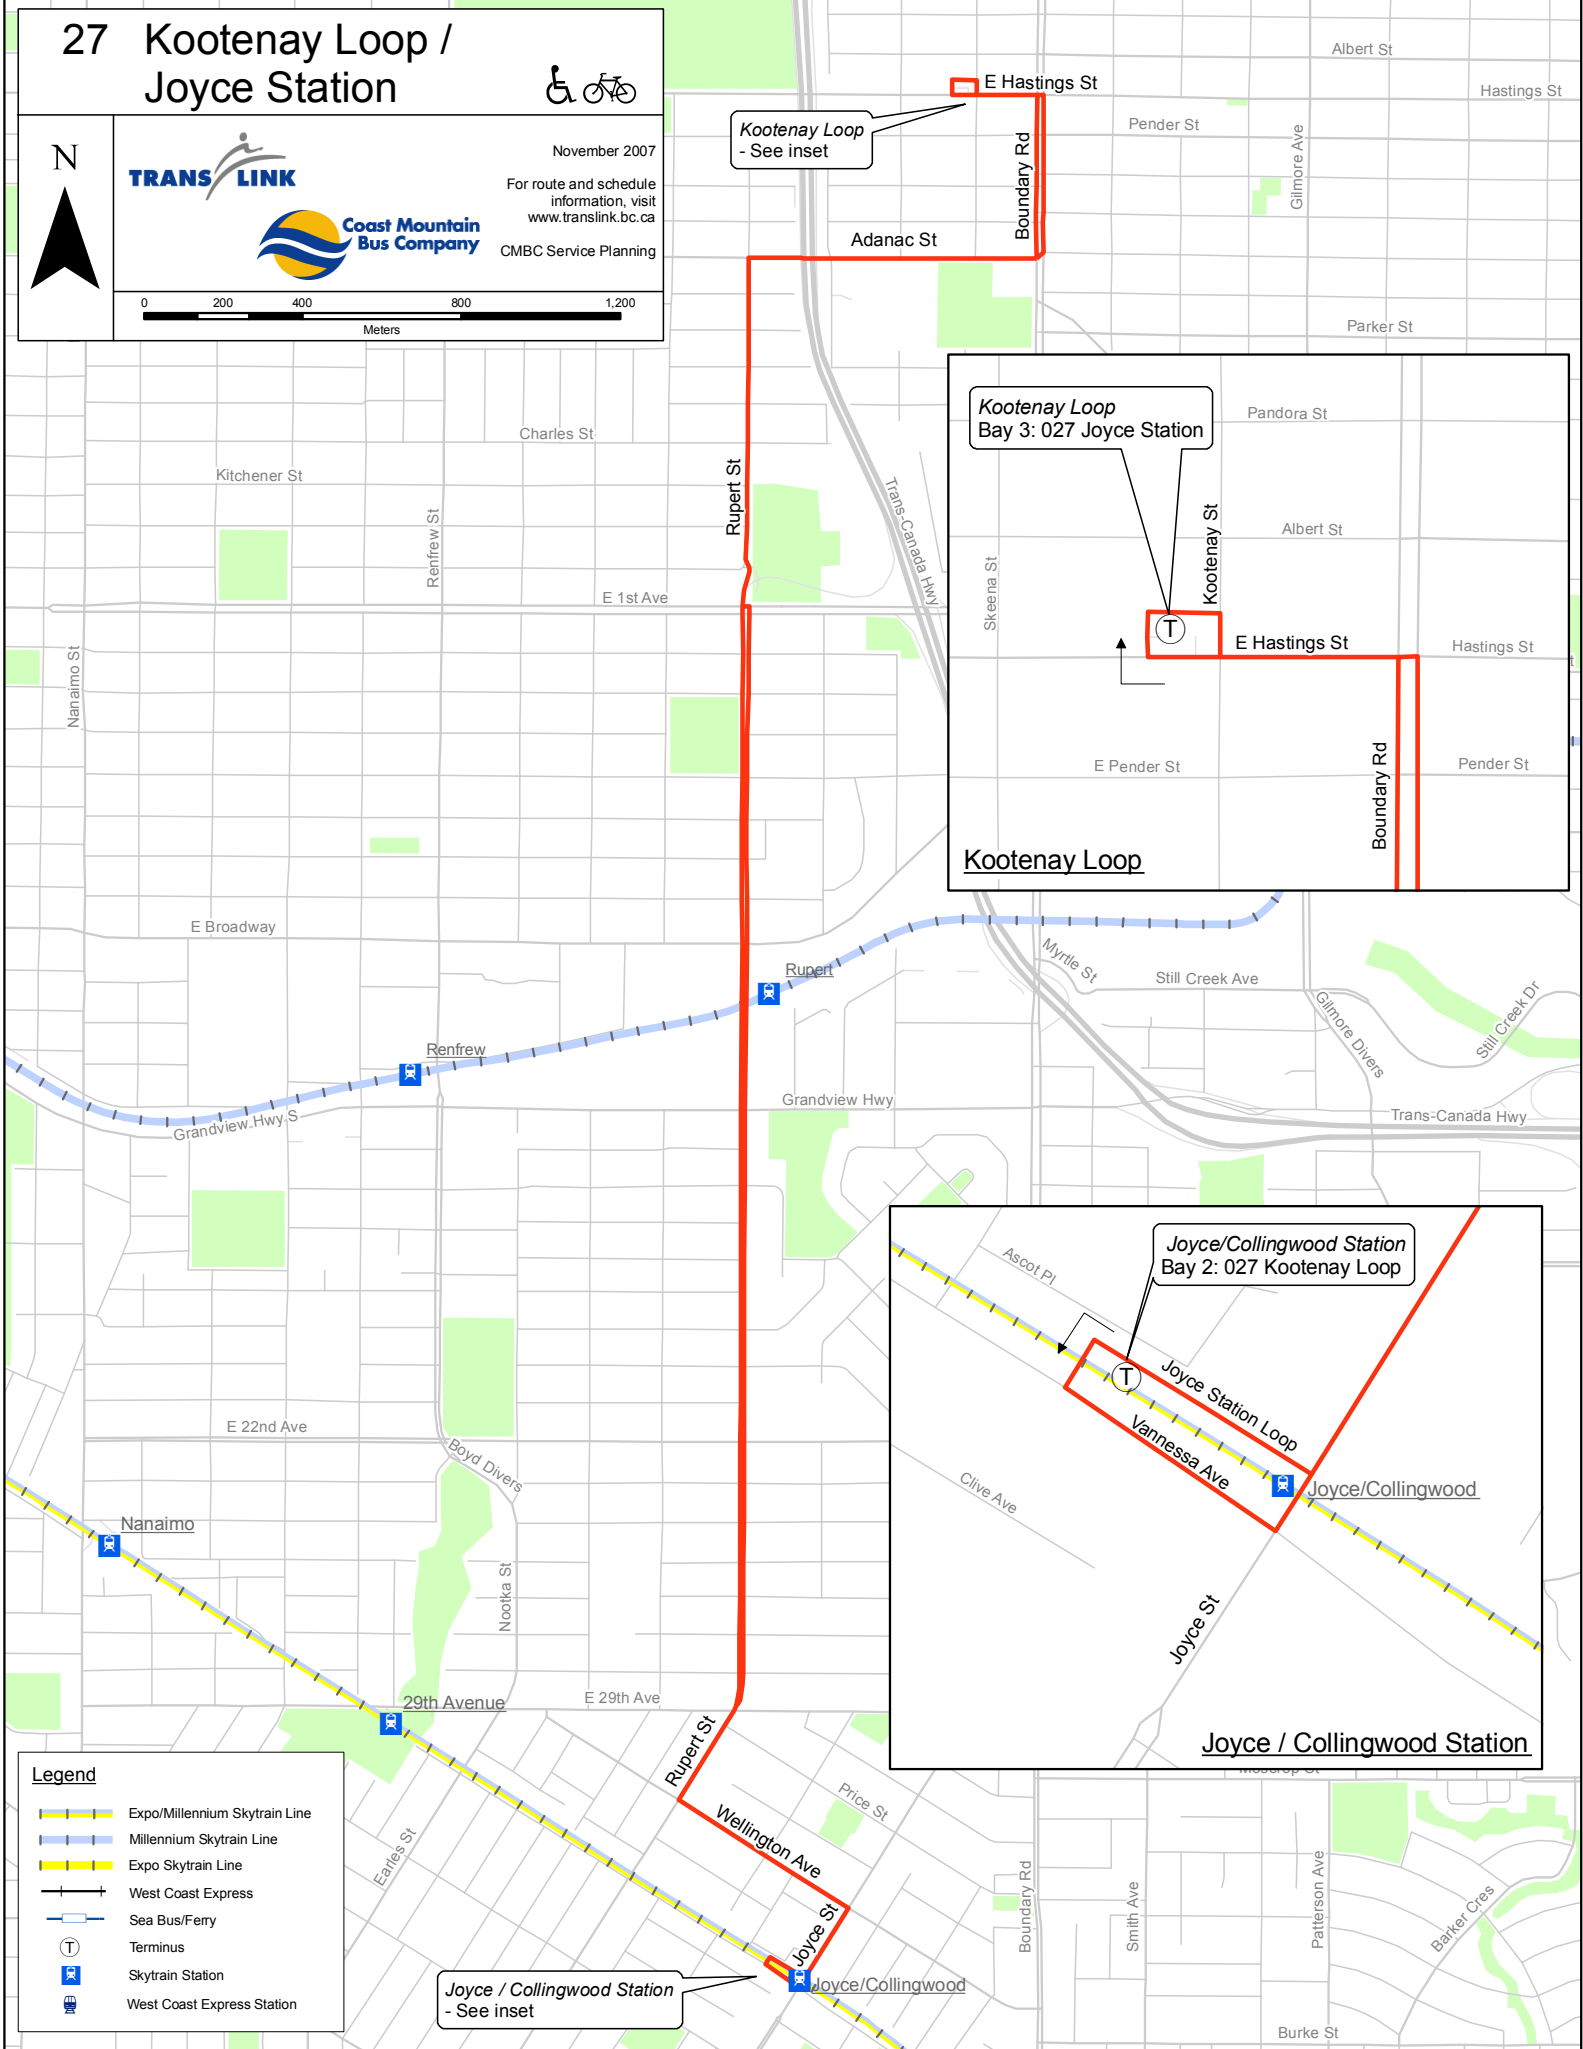

27 Kootenay Loop / Joyce Station

November 2007

For route and schedule information, visit www.translink.bc.ca

CMBBC Service Planning

Kootenay Loop - See inset

Joyce / Collingwood Station - See inset

Legend

- Expo/Millennium Skytrain Line
- Millennium Skytrain Line
- Expo Skytrain Line
- West Coast Express
- Sea Bus/Ferry
- Terminus
- Skytrain Station
- West Coast Express Station