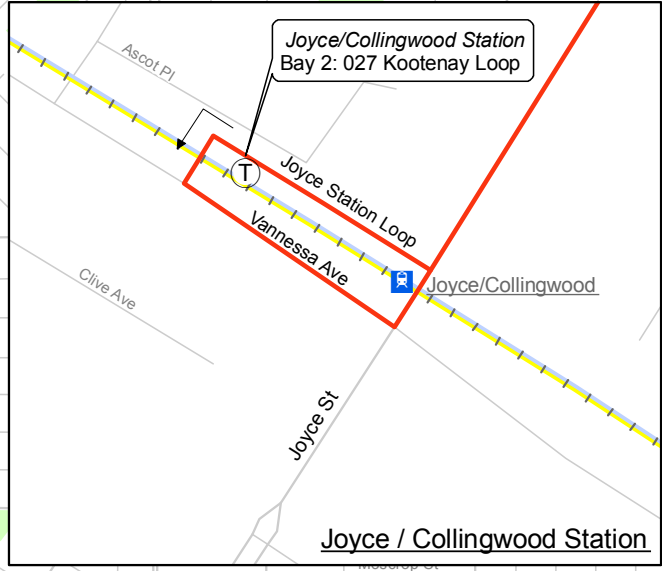

27 Kootenay Loop / Joyce Station

November 2007

For route and schedule information, visit www.translink.bc.ca

CMBBC Service Planning

Kootenay Loop - See inset

Joyce / Collingwood Station - See inset

Legend

- Expo/Millennium Skytrain Line
- Millennium Skytrain Line
- Expo Skytrain Line
- West Coast Express
- Sea Bus/Ferry
- Terminus
- Skytrain Station
- West Coast Express Station