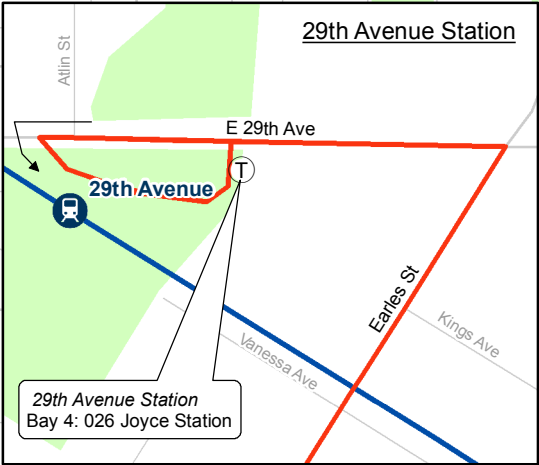

26 Joyce Station / 29th Avenue Station

June 2016

For route and schedule information, visit www.translink.ca

CMBC Service Planning

29th Avenue Station - See inset

Joyce/Collingwood Station - See inset

LEGEND

- Regular Routing
- Limited Service Routing
- Millennium Line
- Expo Line
- Canada Line
- West Coast Express
- SeaBus/Ferry
- T Route Terminus/Scheduled Stop
- S SkyTrain/Canada Line/West Coast Express Station