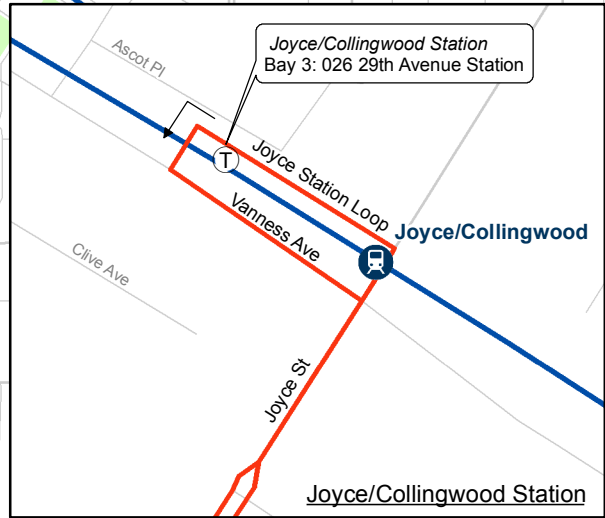

26 Joyce Station / 29th Avenue Station

June 2016

For route and schedule information, visit www.translink.ca

CMBC Service Planning

29th Avenue Station - See inset

Joyce/Collingwood Station - See inset

LEGEND

- Regular Routing
- Limited Service Routing
- Millennium Line
- Expo Line
- Canada Line
- West Coast Express
- SeaBus/Ferry
- T Route Terminus/Scheduled Stop
- S SkyTrain/Canada Line/West Coast Express Station