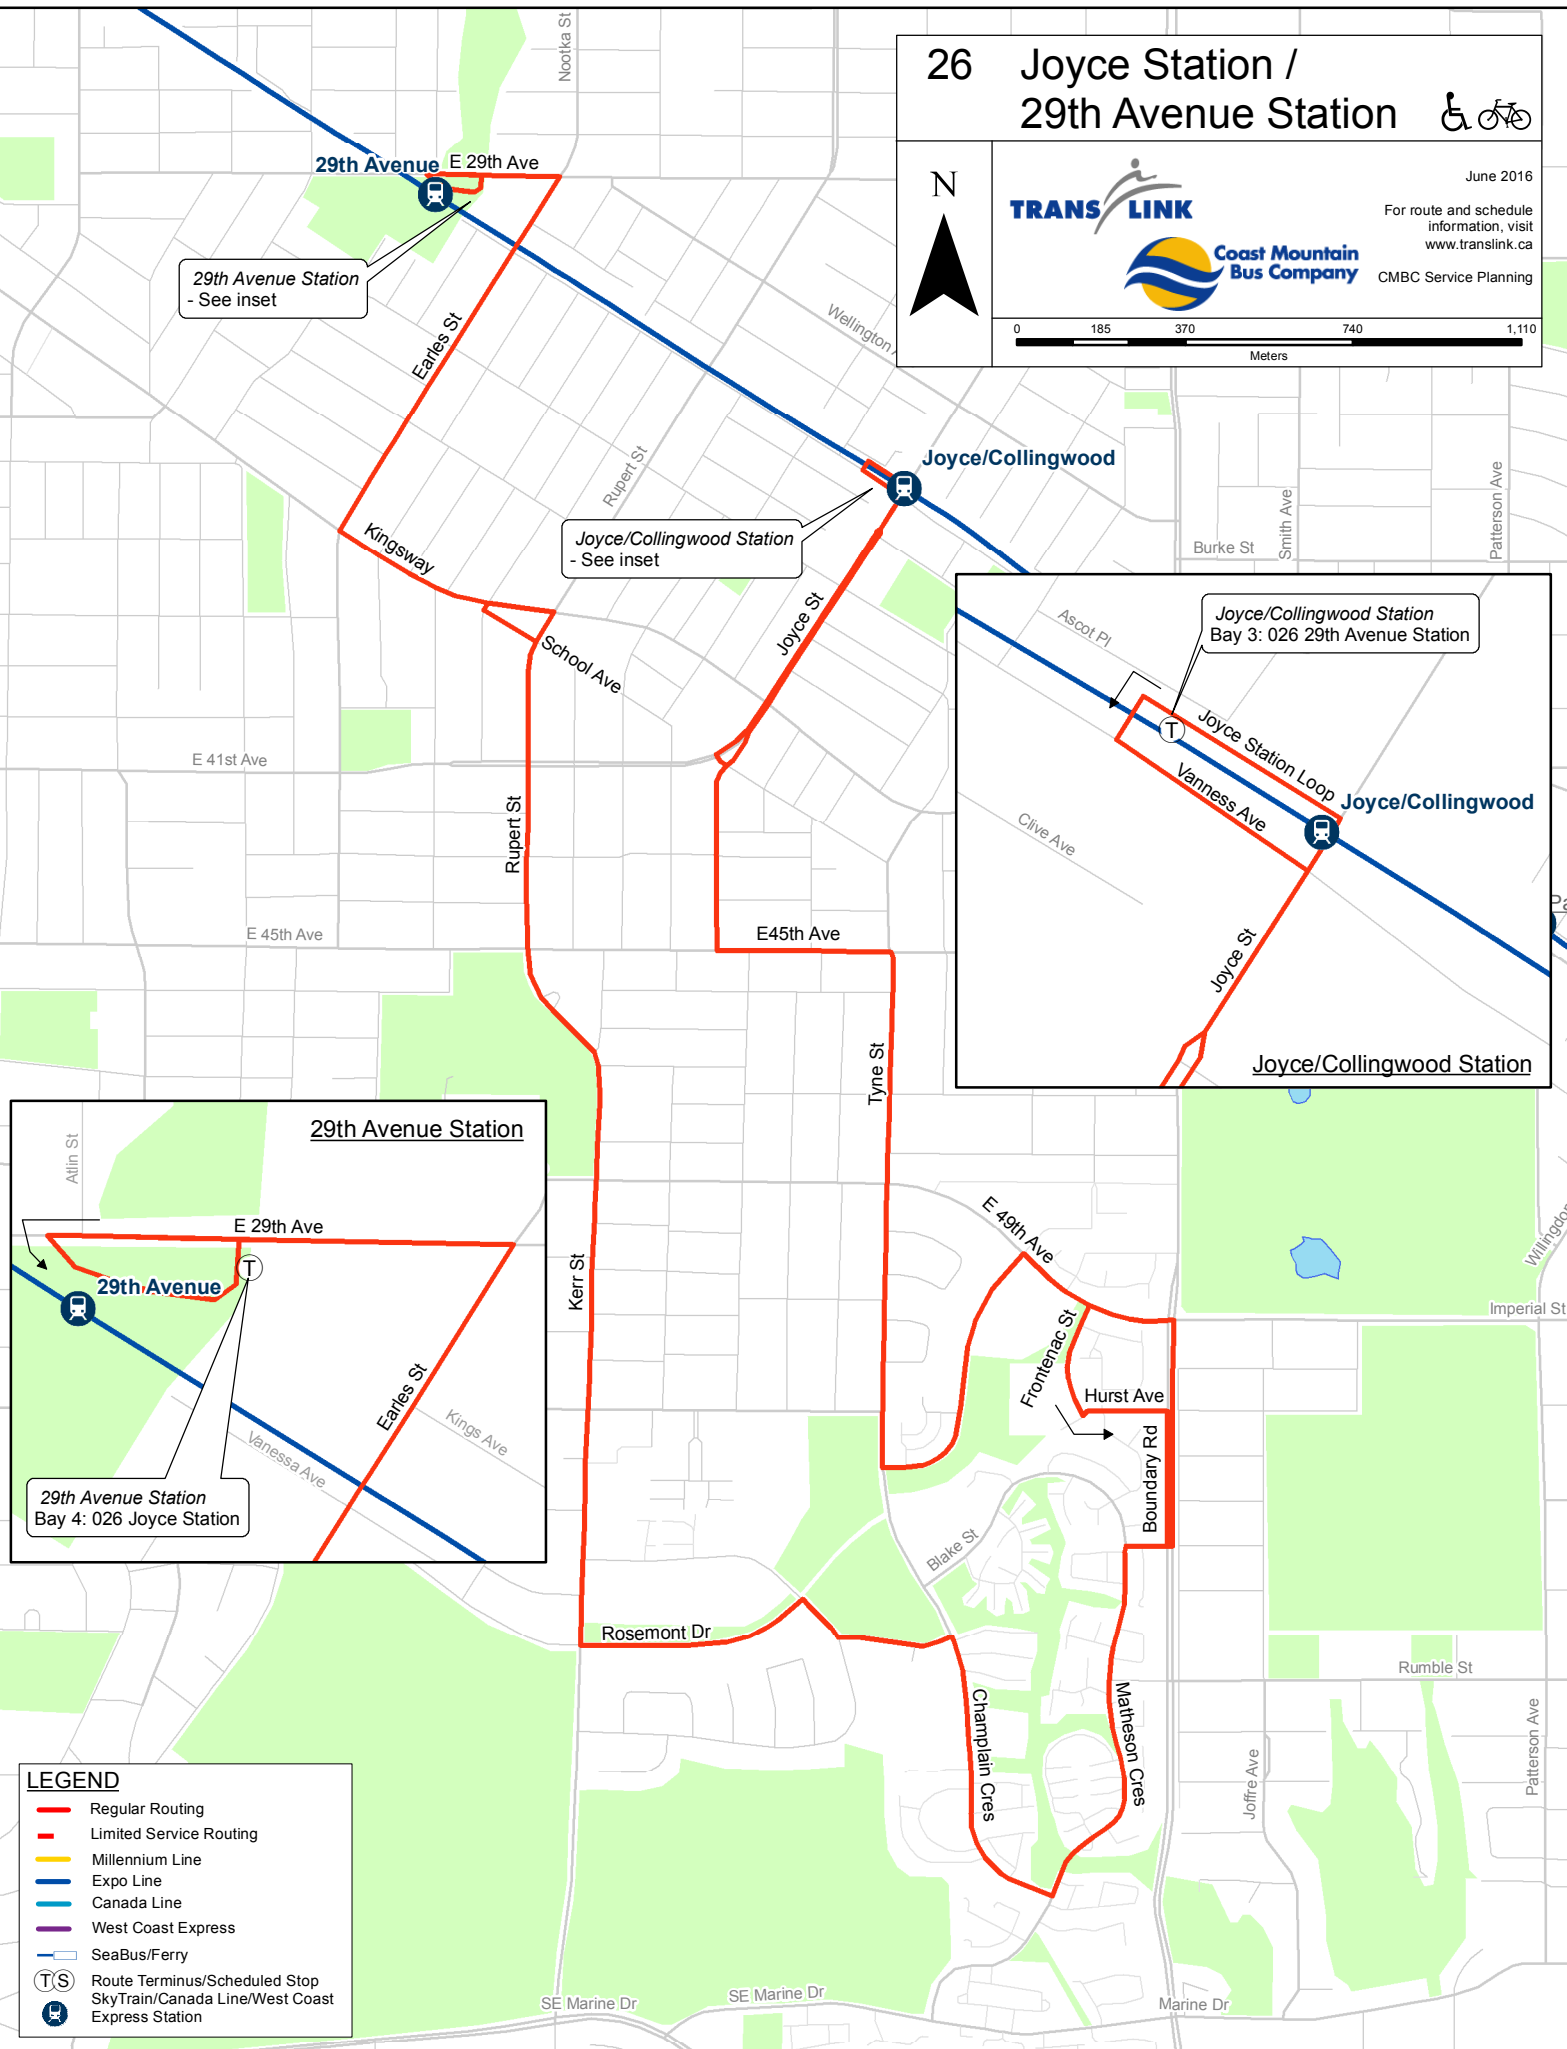

26 Joyce Station / 29th Avenue Station

June 2016

For route and schedule information, visit www.translink.ca

CMBC Service Planning

29th Avenue Station - See inset

Joyce/Collingwood Station - See inset

LEGEND

- Regular Routing
- Limited Service Routing
- Millennium Line
- Expo Line
- Canada Line
- West Coast Express
- SeaBus/Ferry
- T Route Terminus/Scheduled Stop
- S SkyTrain/Canada Line/West Coast Express Station