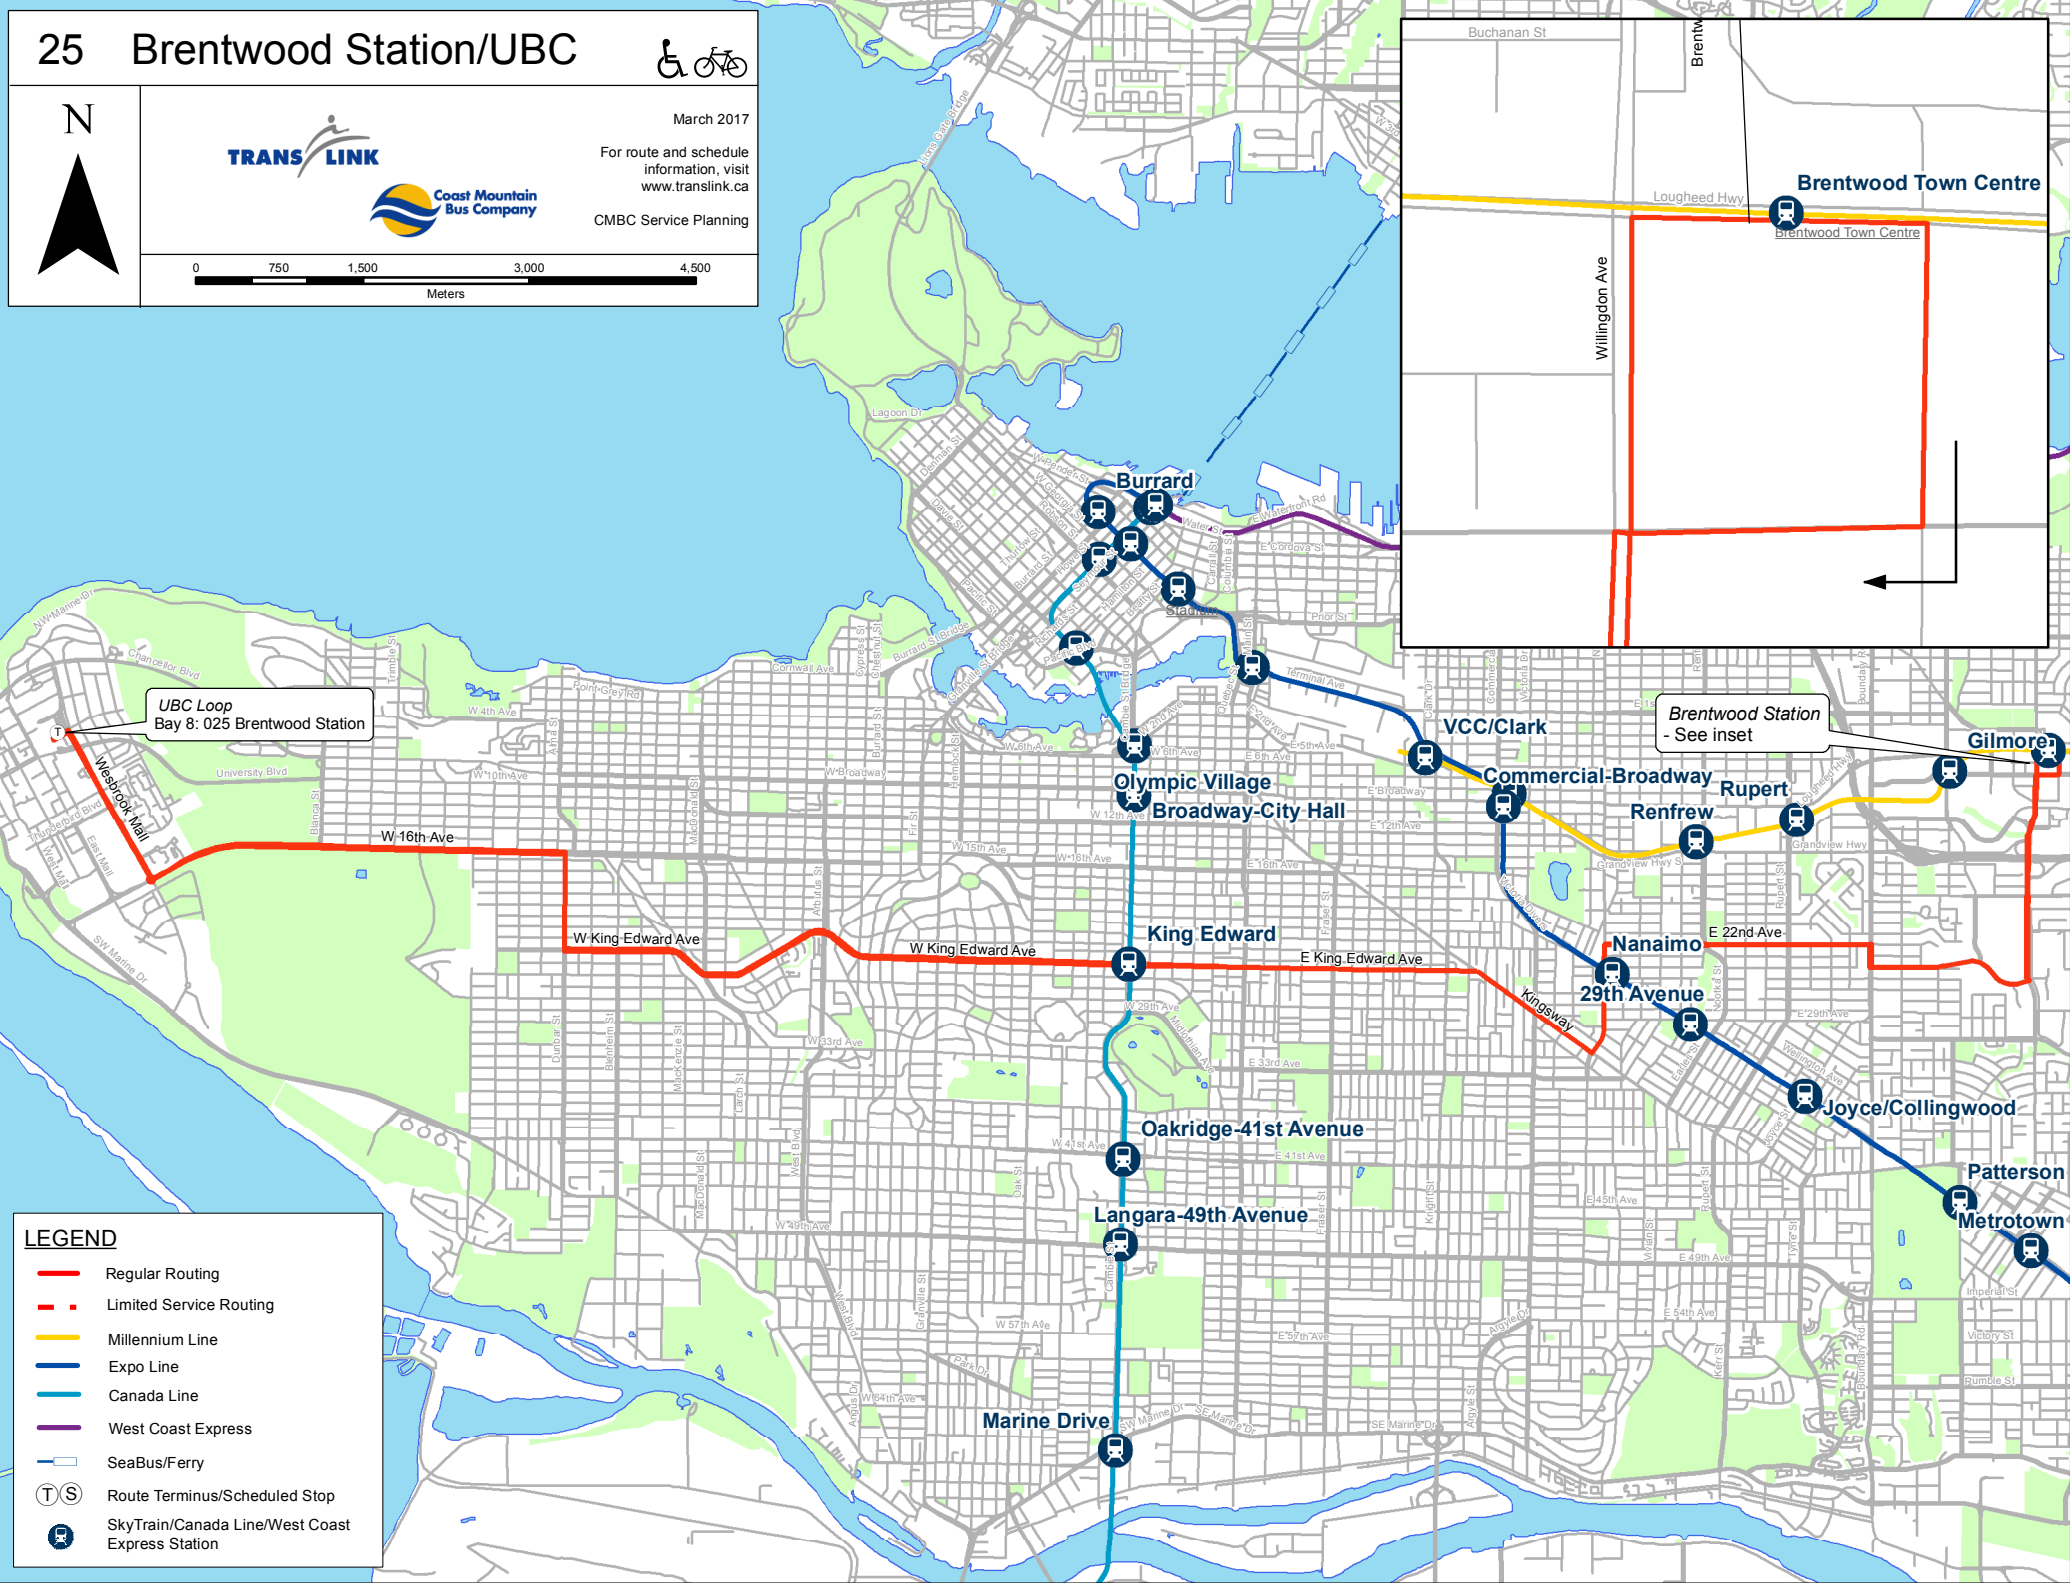

25 Brentwood Station/UBC

March 2017
 For route and schedule information, visit www.translink.ca
 CMBC Service Planning

UBC Loop
 Bay 8: 025 Brentwood Station

Brentwood Station
 - See inset

LEGEND

- Regular Routing
- - - Limited Service Routing
- Millennium Line
- Expo Line
- Canada Line
- West Coast Express
- SeaBus/Ferry
- T S Route Terminus/Scheduled Stop
- T SkyTrain/Canada Line/West Coast Express Station