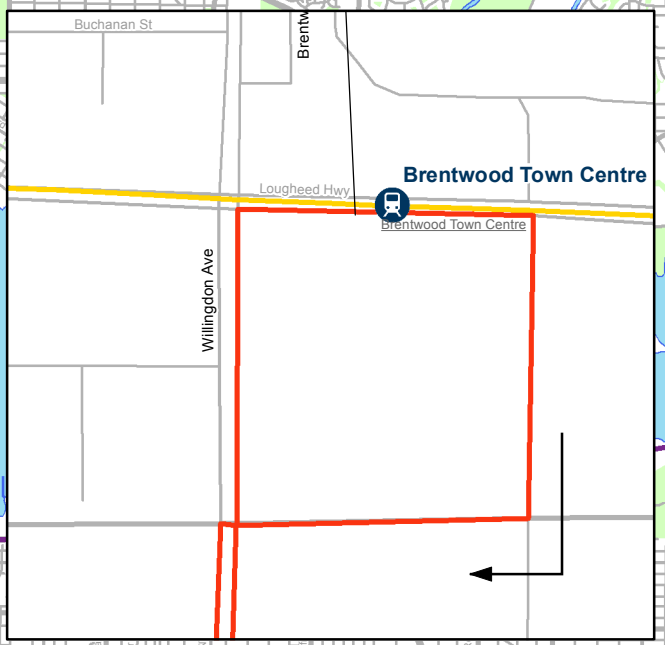

25 Brentwood Station/UBC

March 2017
 For route and schedule information, visit www.translink.ca
 CMBC Service Planning

UBC Loop
 Bay 8: 025 Brentwood Station

Brentwood Station
 - See inset

LEGEND

- Regular Routing
- - - Limited Service Routing
- Millennium Line
- Expo Line
- Canada Line
- West Coast Express
- SeaBus/Ferry
- T S Route Terminus/Scheduled Stop
- T SkyTrain/Canada Line/West Coast Express Station