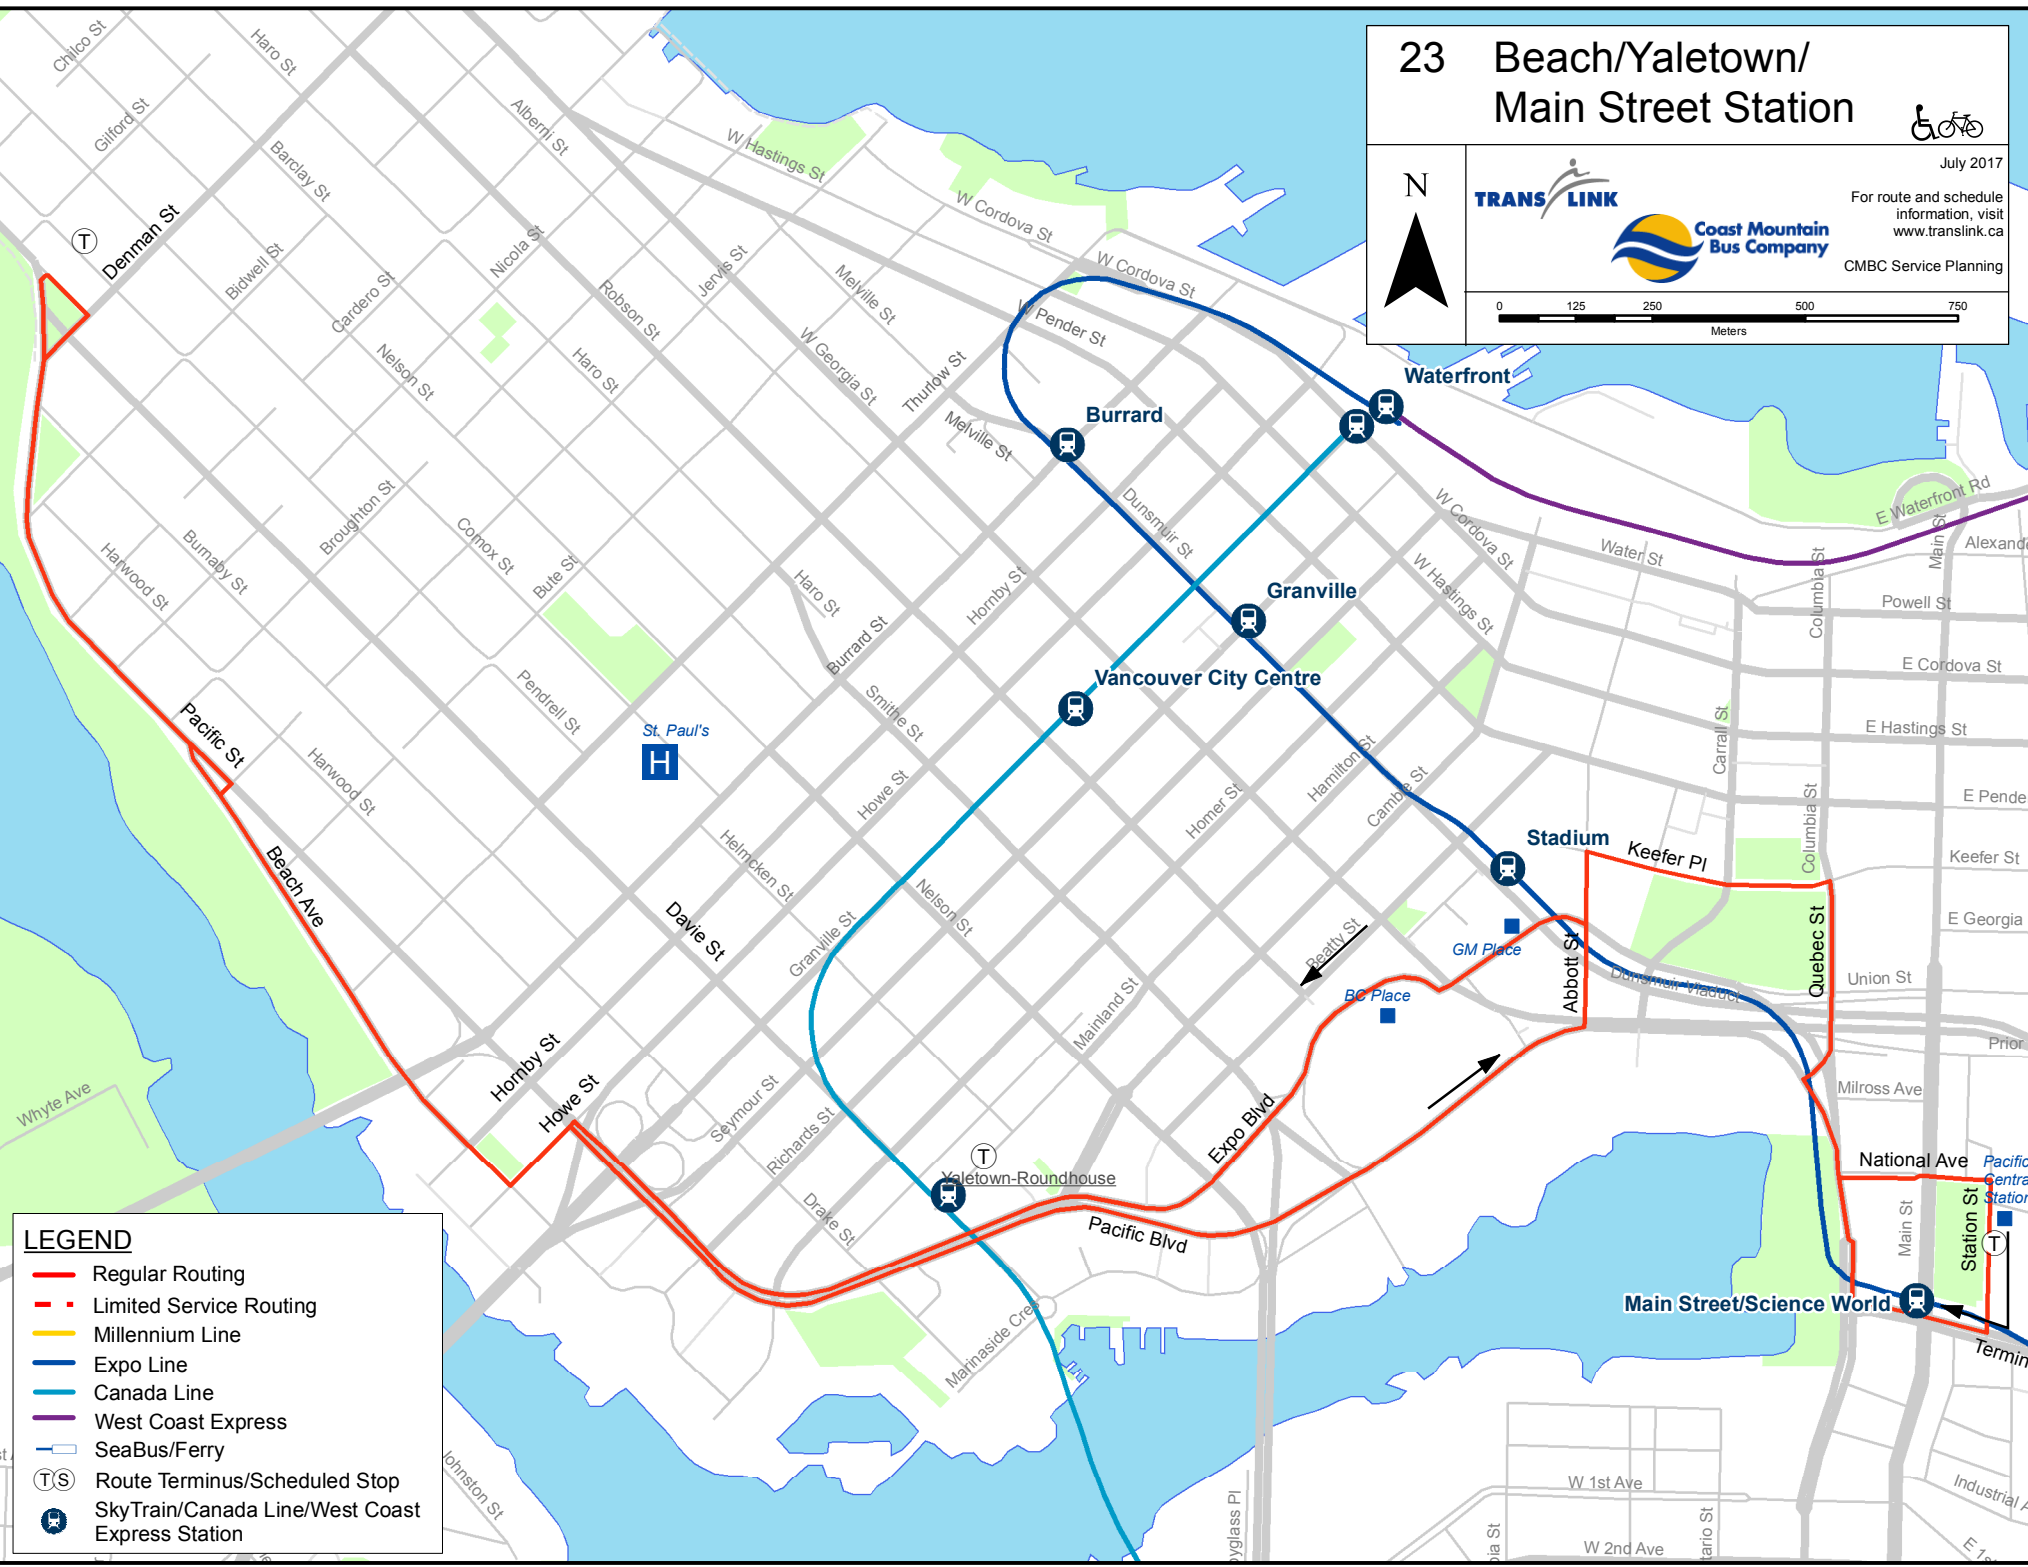

23 Beach/Yaletown/ Main Street Station

July 2017

For route and schedule information, visit www.translink.ca
CMBC Service Planning

LEGEND

- Regular Routing
- - Limited Service Routing
- Millennium Line
- Expo Line
- Canada Line
- West Coast Express
- SeaBus/Ferry
- T S Route Terminus/Scheduled Stop
- T SkyTrain/Canada Line/West Coast Express Station