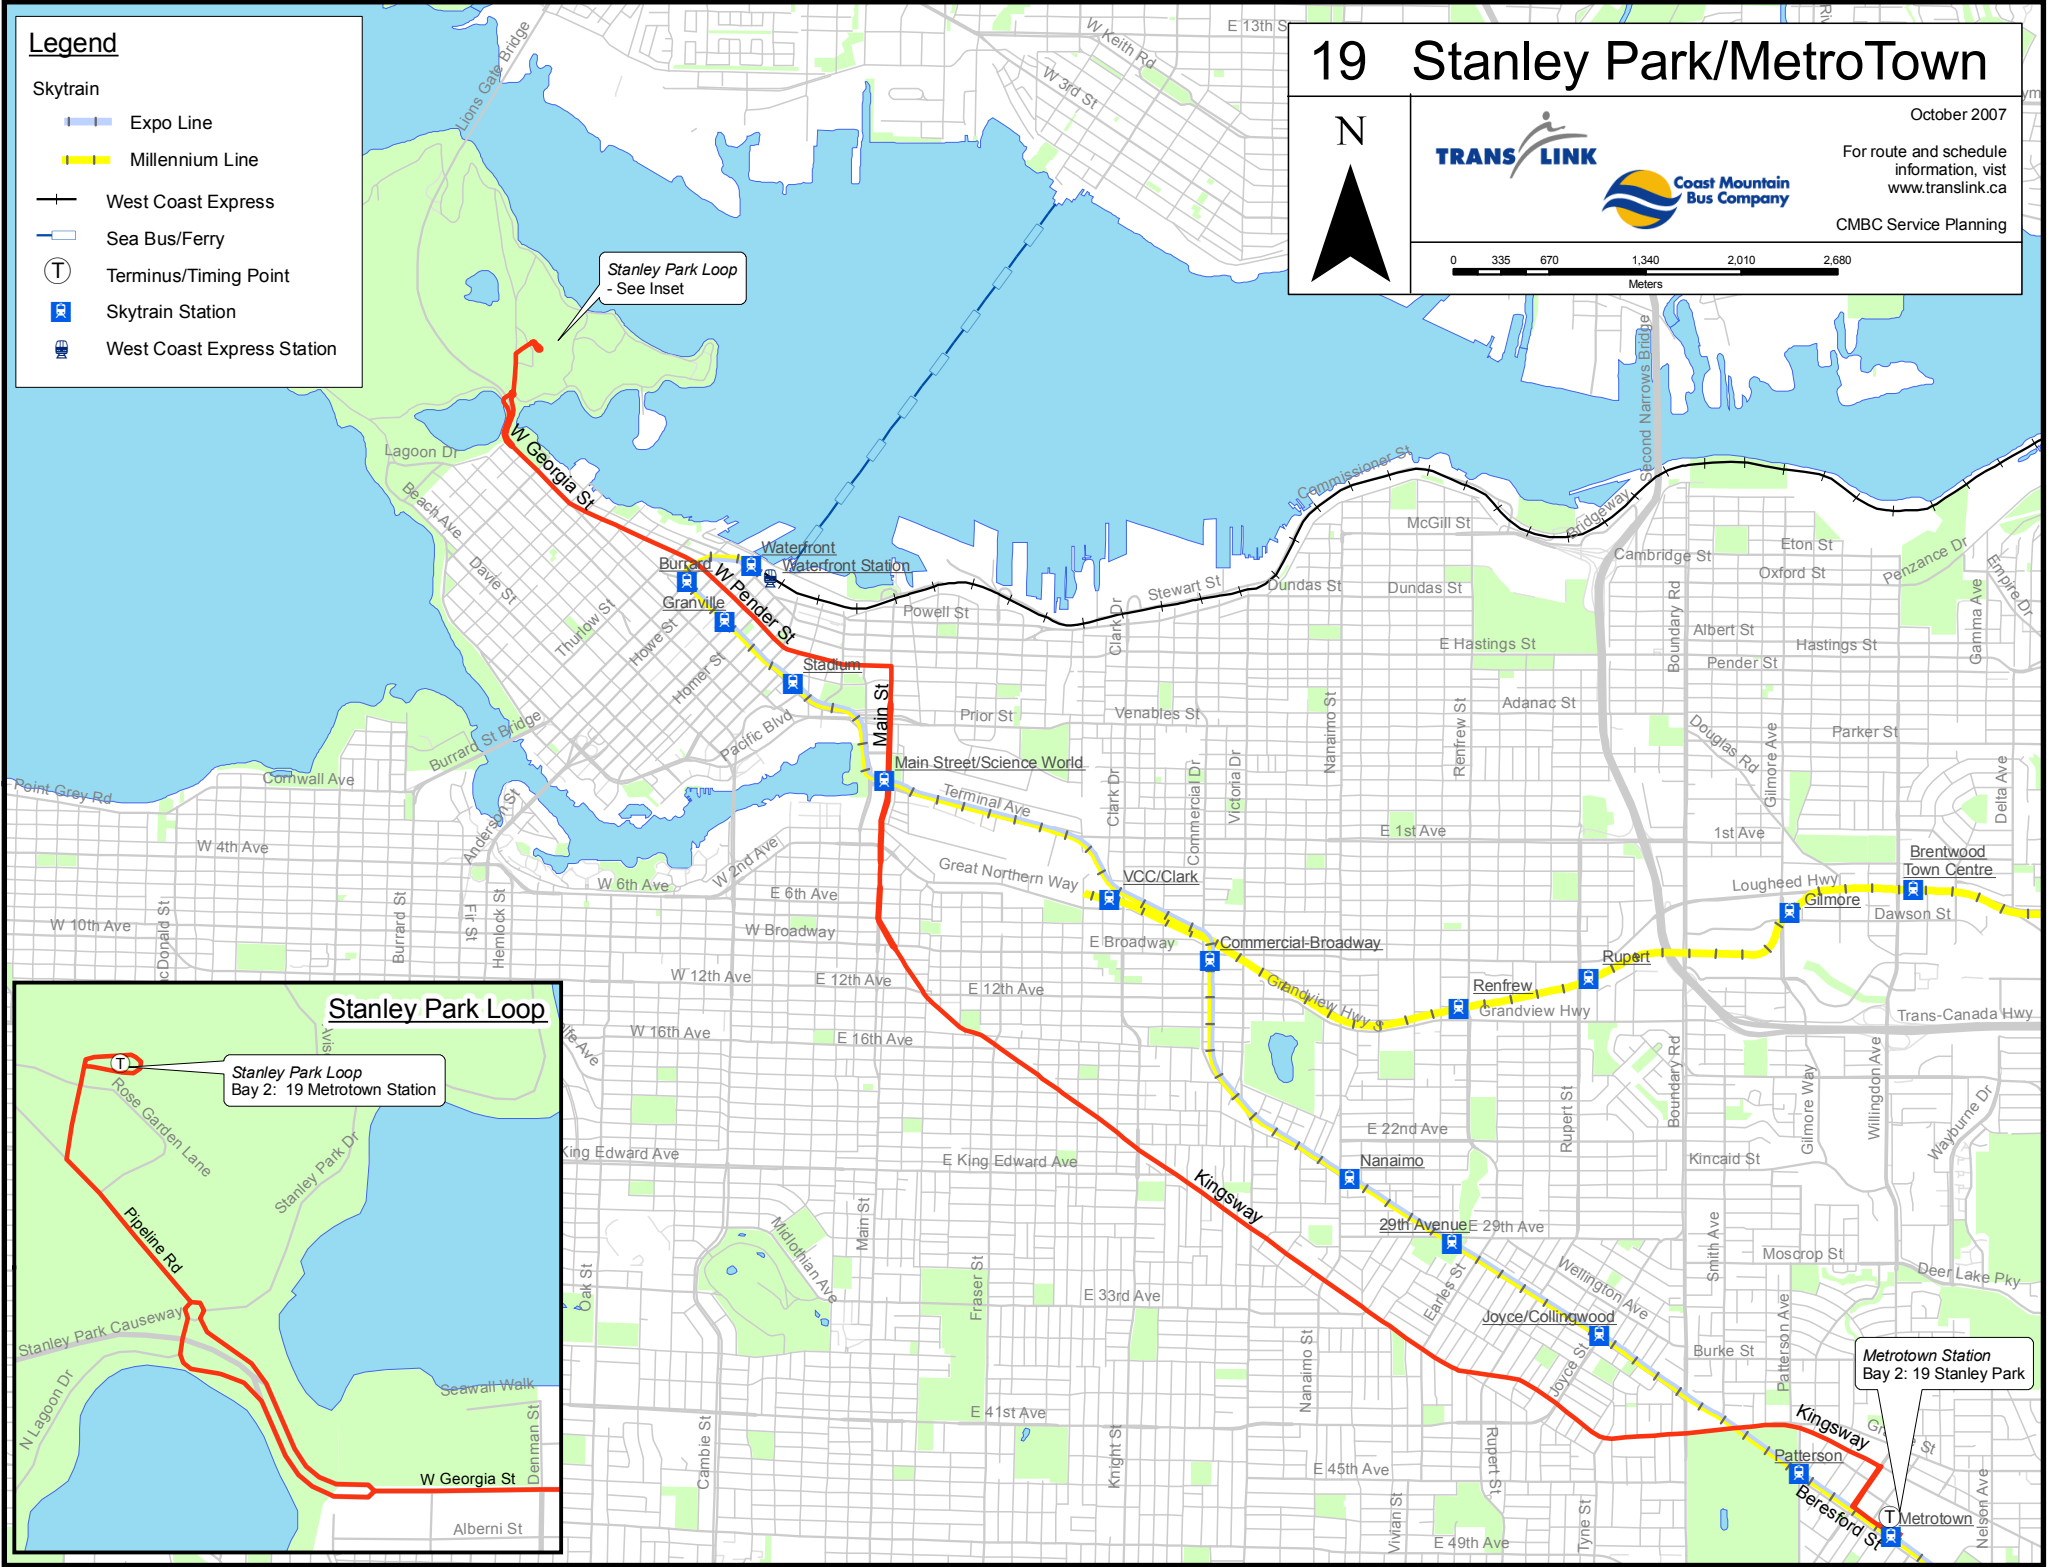

# Legend

Skytrain

- Expo Line
- Millennium Line
- West Coast Express
- Sea Bus/Ferry
- Terminus/Timing Point
- Skytrain Station
- West Coast Express Station

# 19 Stanley Park/MetroTown

October 2007

For route and schedule information, visit [www.translink.ca](http://www.translink.ca)

CMBC Service Planning

## Stanley Park Loop

Stanley Park Loop  
Bay 2: 19 Metrotown Station

Metrotown Station  
Bay 2: 19 Stanley Park