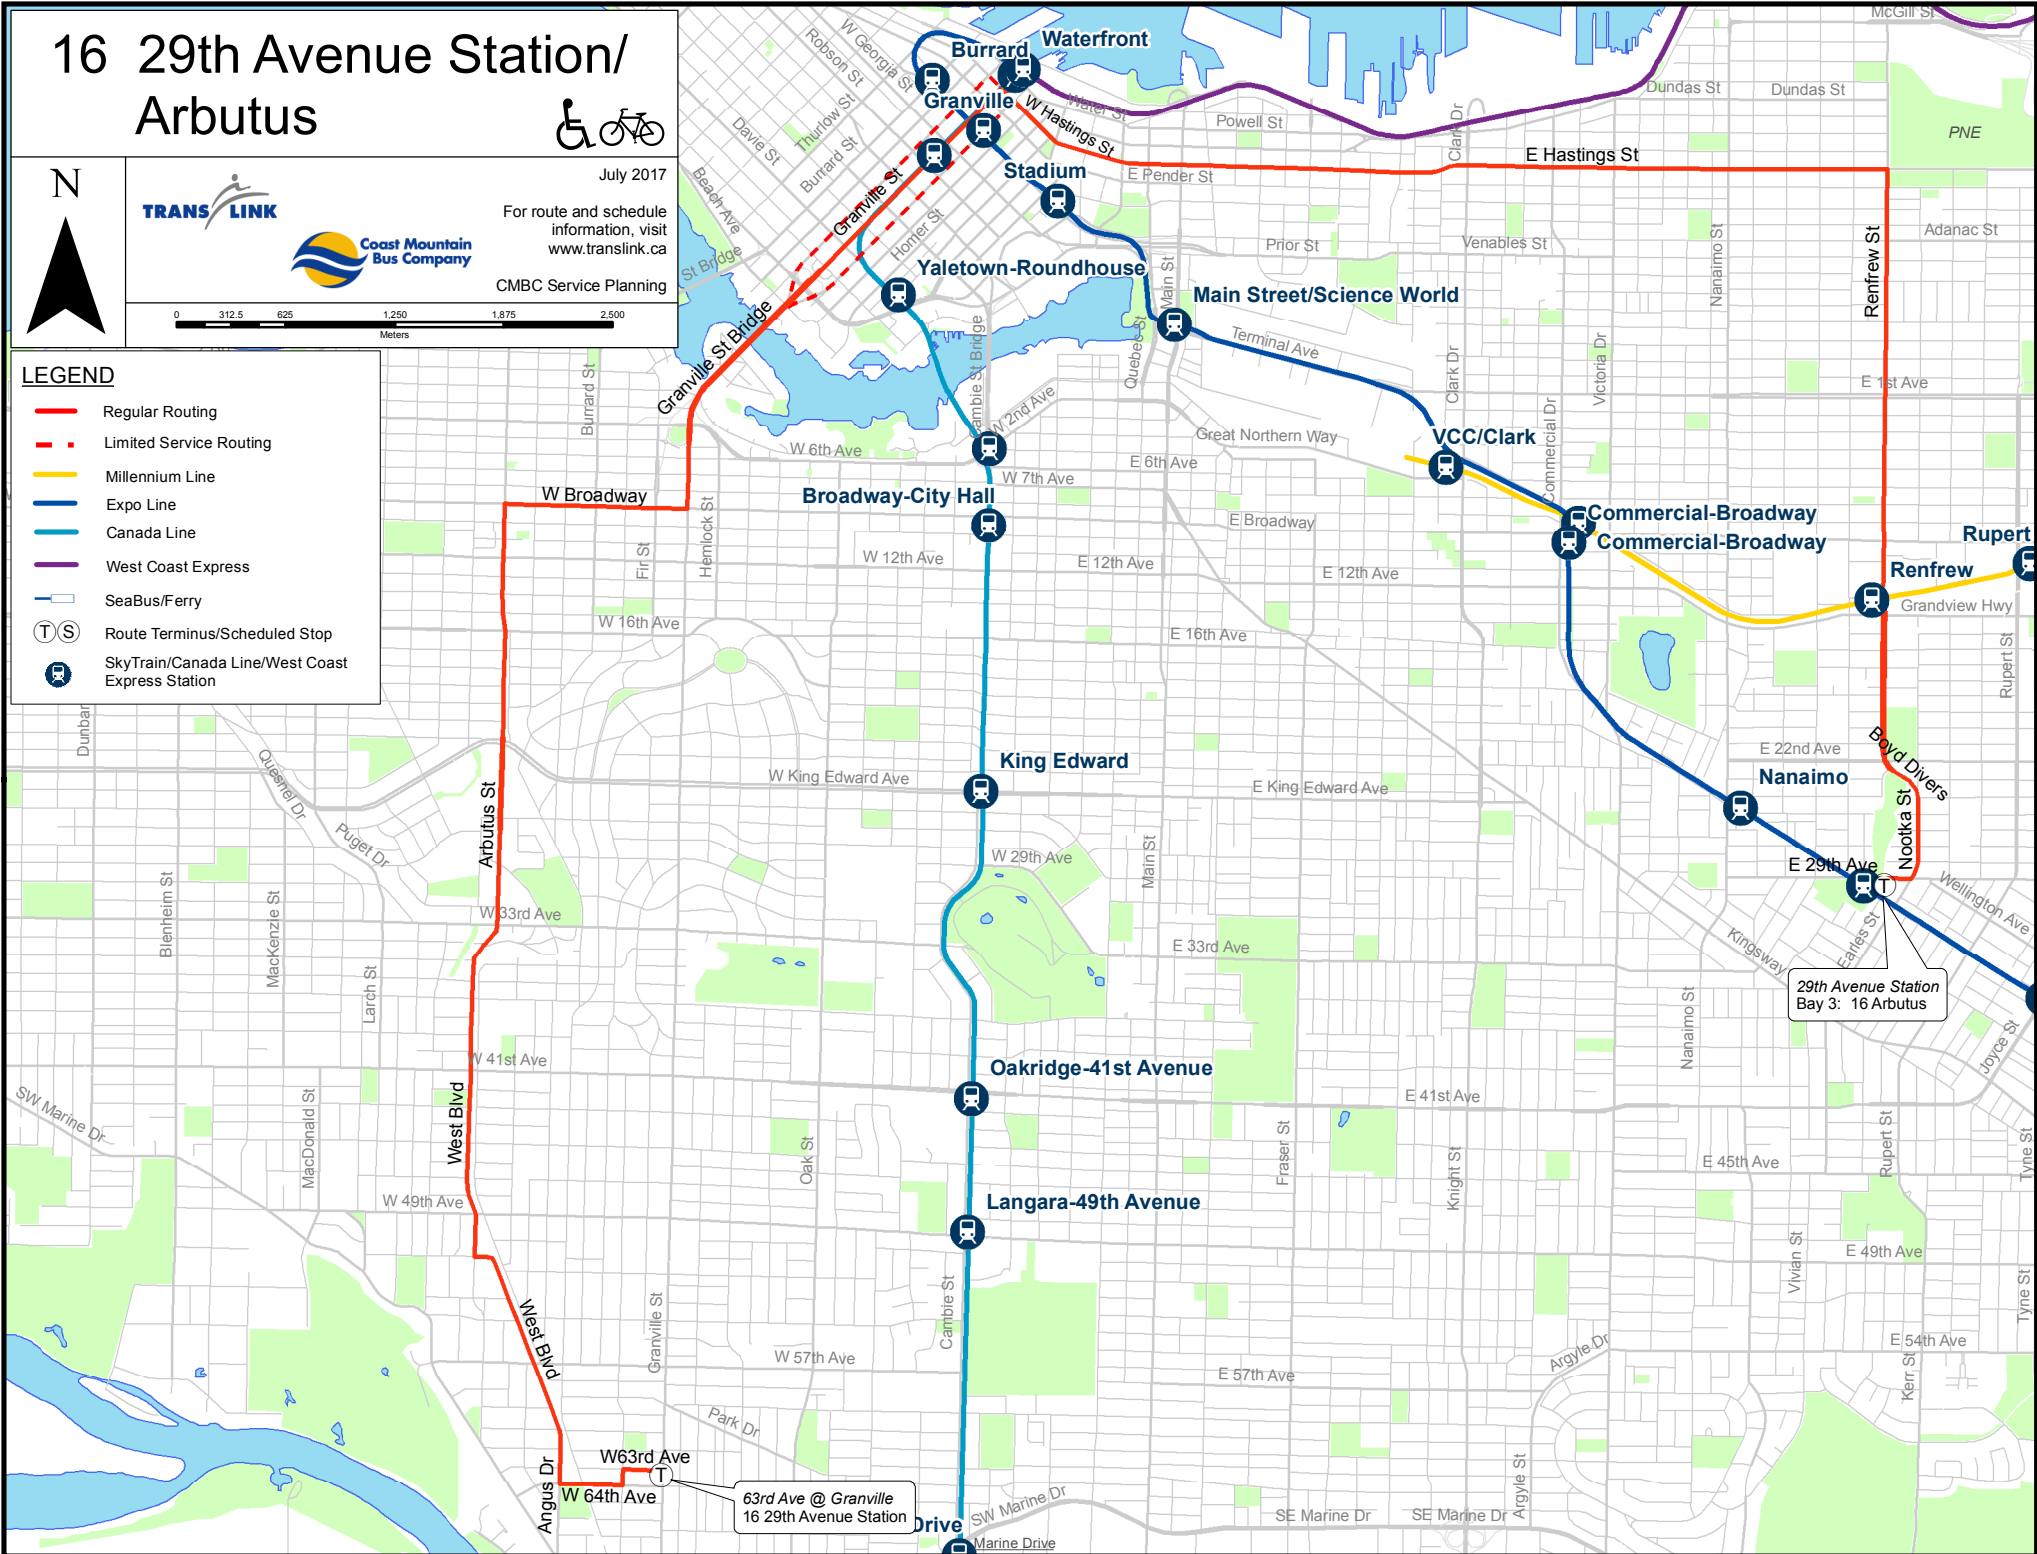

16 29th Avenue Station/ Arbutus

July 2017

For route and schedule information, visit www.translink.ca

CMBC Service Planning

LEGEND

- Regular Routing
- - - Limited Service Routing
- Millennium Line
- Expo Line
- Canada Line
- West Coast Express
- SeaBus/Ferry
- T S Route Terminus/Scheduled Stop
- T S SkyTrain/Canada Line/West Coast Express Station

63rd Ave @ Granville
16 29th Avenue Station

29th Avenue Station
Bay 3: 16 Arbutus