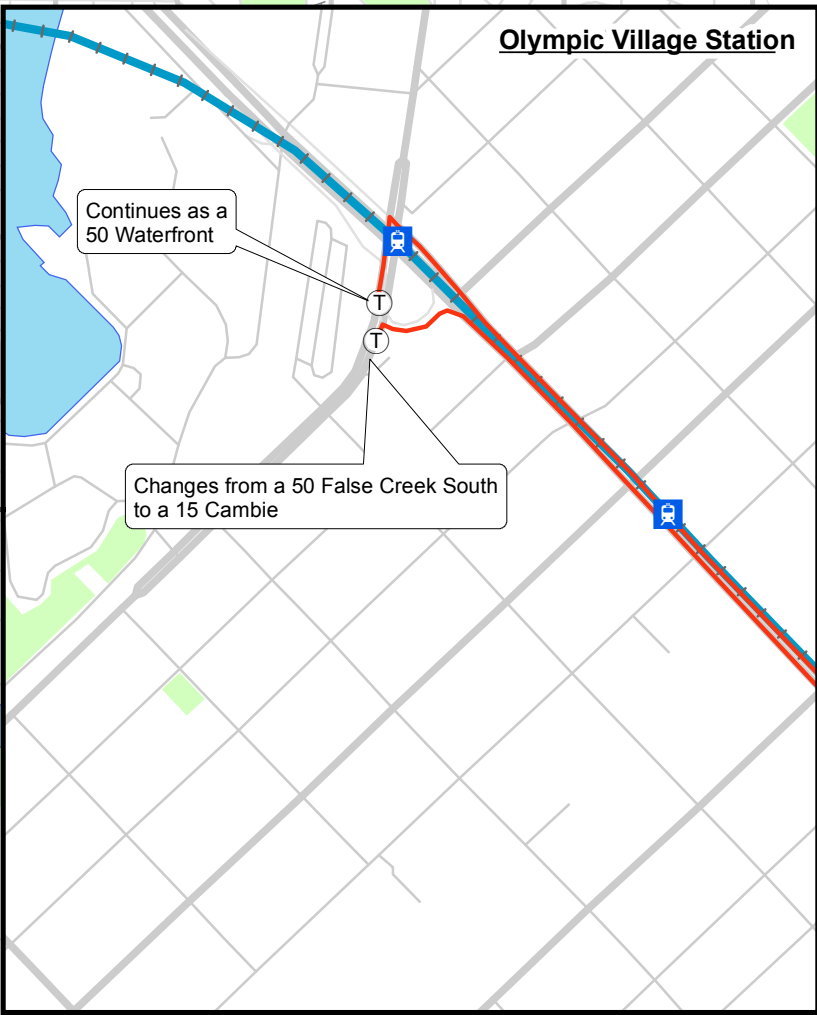

15 Cambie/Olympic Village Station

April 2011

For route and schedule information, visit www.translink.ca
 CMBC Service Planning

LEGEND

- SkyTrain
 - Expo Line
 - Millennium Line
 - Canada Line
- West Coast Express
- Sea Bus/Ferry
- Route Terminus/Scheduled Stop
- SkyTrain Station
- West Coast Express Station

Marine Drive Station
 15 Olympic Station