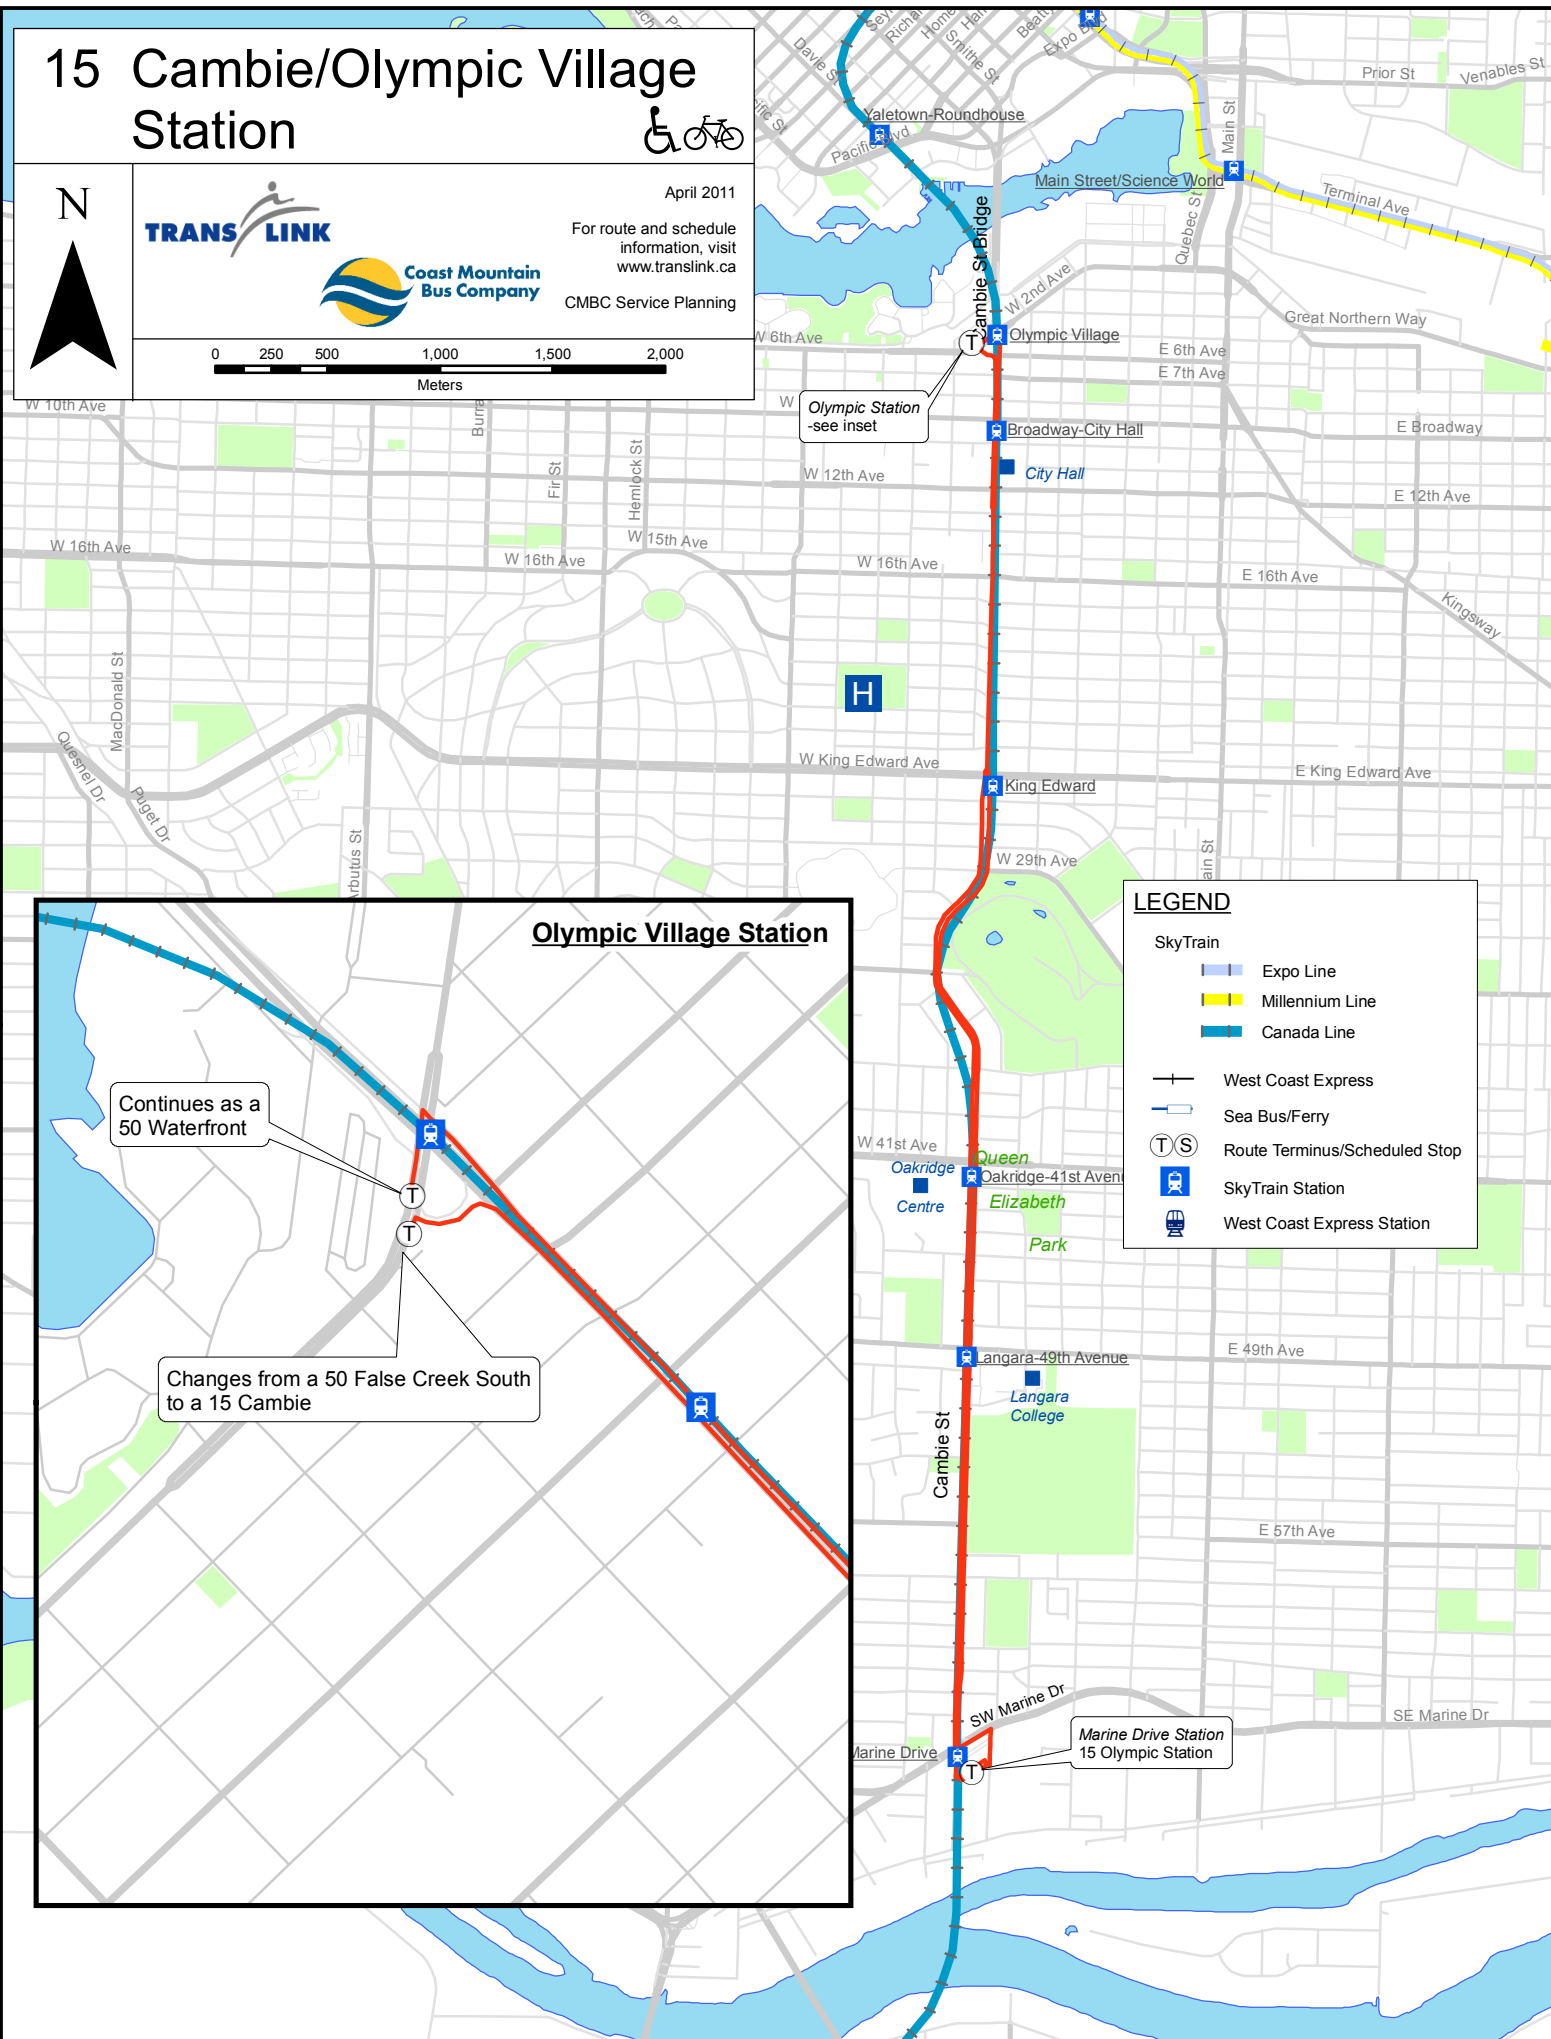

15 Cambie/Olympic Village Station

April 2011

For route and schedule information, visit www.translink.ca
 CMBC Service Planning

LEGEND

- SkyTrain
 - Expo Line
 - Millennium Line
 - Canada Line
- West Coast Express
- Sea Bus/Ferry
- Route Terminus/Scheduled Stop
- SkyTrain Station
- West Coast Express Station

Marine Drive Station
 15 Olympic Station