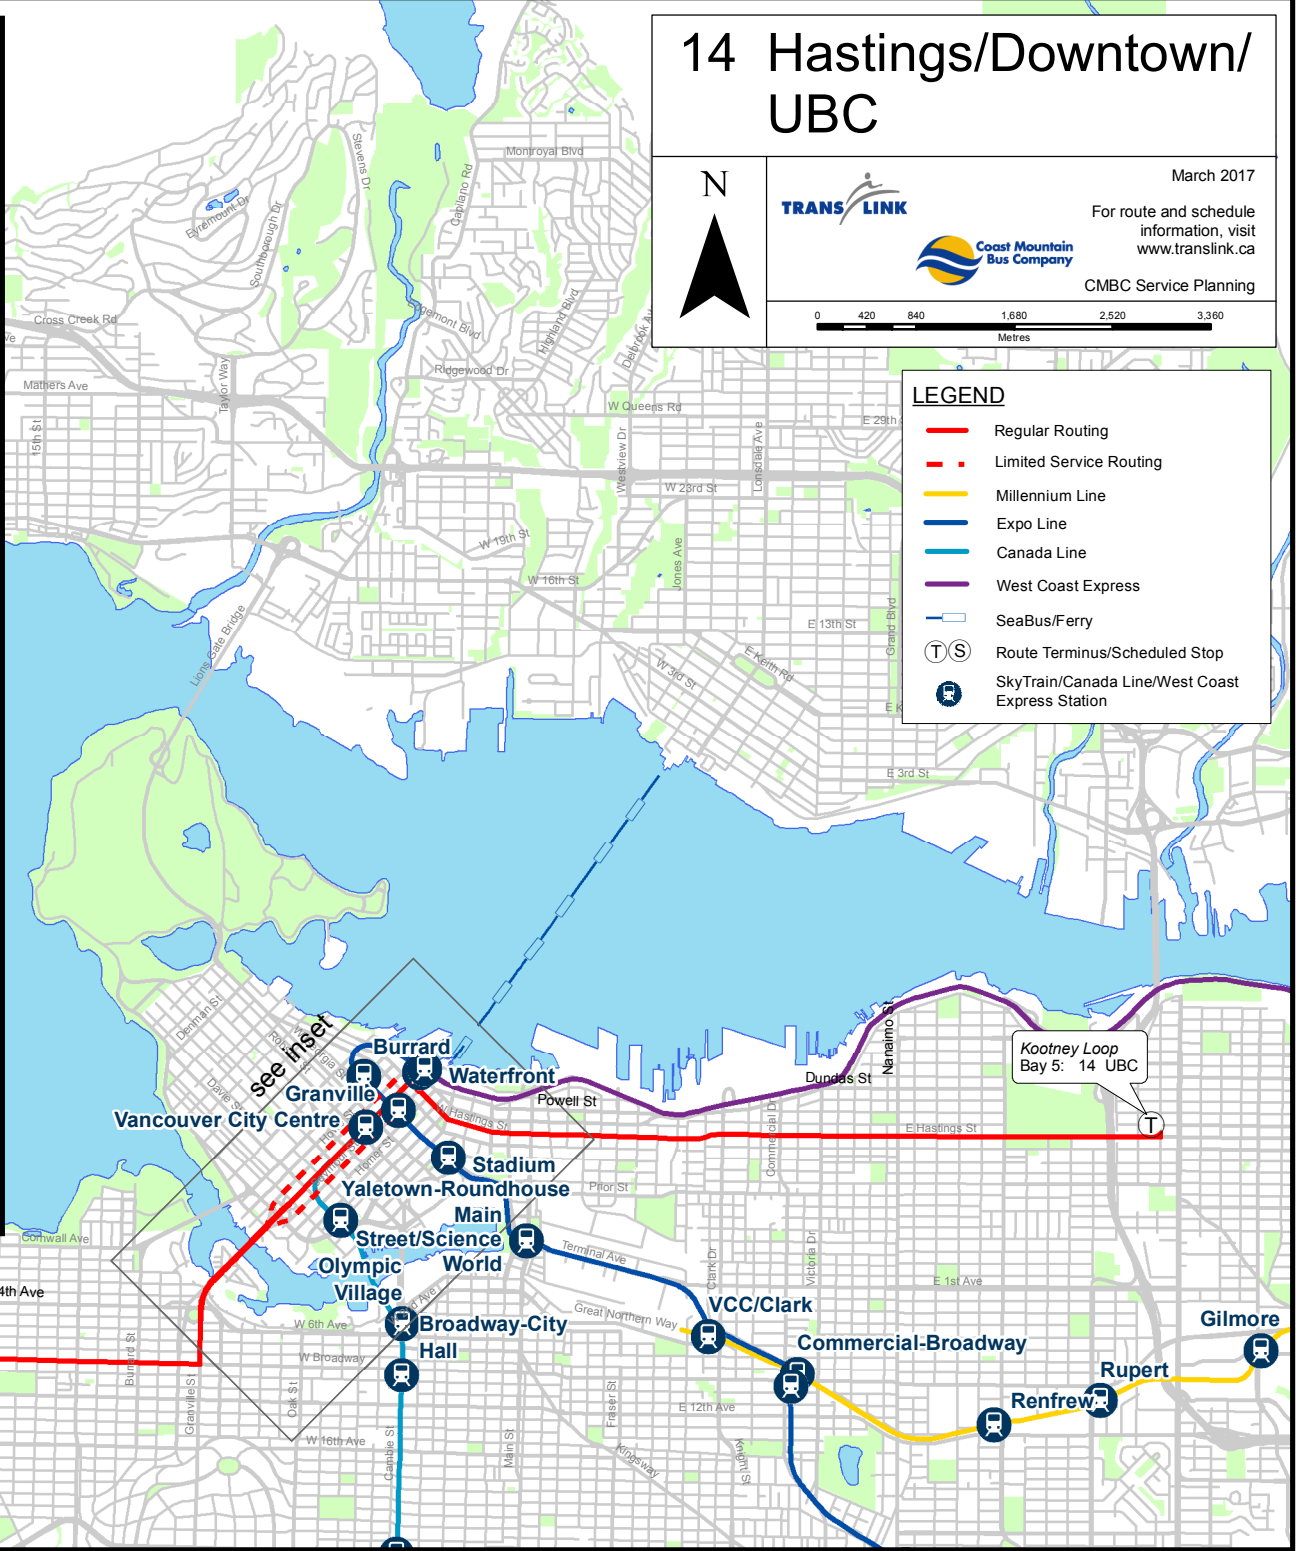

14 Hastings/Downtown/UBC

March 2017

For route and schedule information, visit www.translink.ca

CMB Service Planning

LEGEND

- Regular Routing
- - - Limited Service Routing
- Millennium Line
- Expo Line
- Canada Line
- West Coast Express
- SeaBus/Ferry
- T S Route Terminus/Scheduled Stop
- ST SkyTrain/Canada Line/West Coast Express Station

Hastings @ Homer
 -Evening trips operate to Downtown only.
 For evening service eastbound down Hastings St, see #16 or #135.

UBC Trolley Loop
 Bay 11: 14 Hastings

Kootenay Loop
 Bay 5: 14 UBC