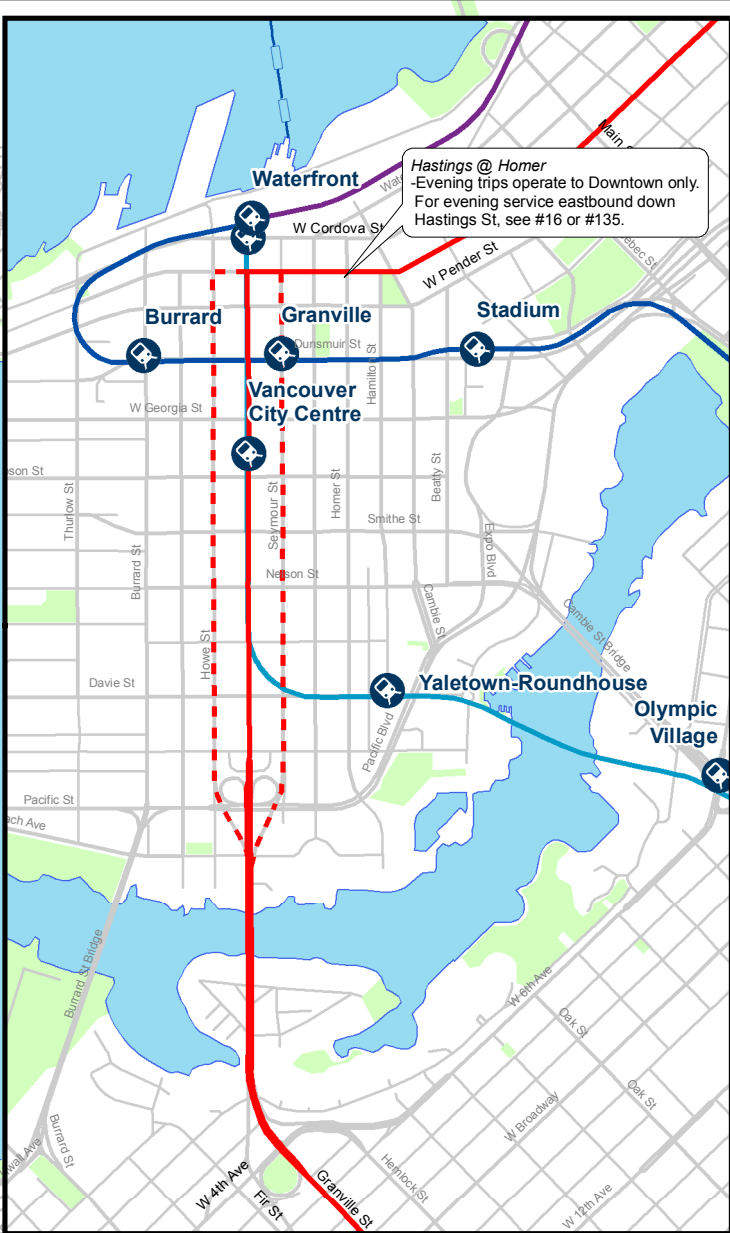

14 Hastings/Downtown/UBC

March 2017

For route and schedule information, visit www.translink.ca

CMB Service Planning

LEGEND

- Regular Routing
- - - Limited Service Routing
- Millennium Line
- Expo Line
- Canada Line
- West Coast Express
- SeaBus/Ferry
- T S Route Terminus/Scheduled Stop
- ST SkyTrain/Canada Line/West Coast Express Station

Hastings @ Homer
 -Evening trips operate to Downtown only.
 For evening service eastbound down Hastings St, see #16 or #135.

UBC Trolley Loop
 Bay 11: 14 Hastings

Kootenay Loop
 Bay 5: 14 UBC