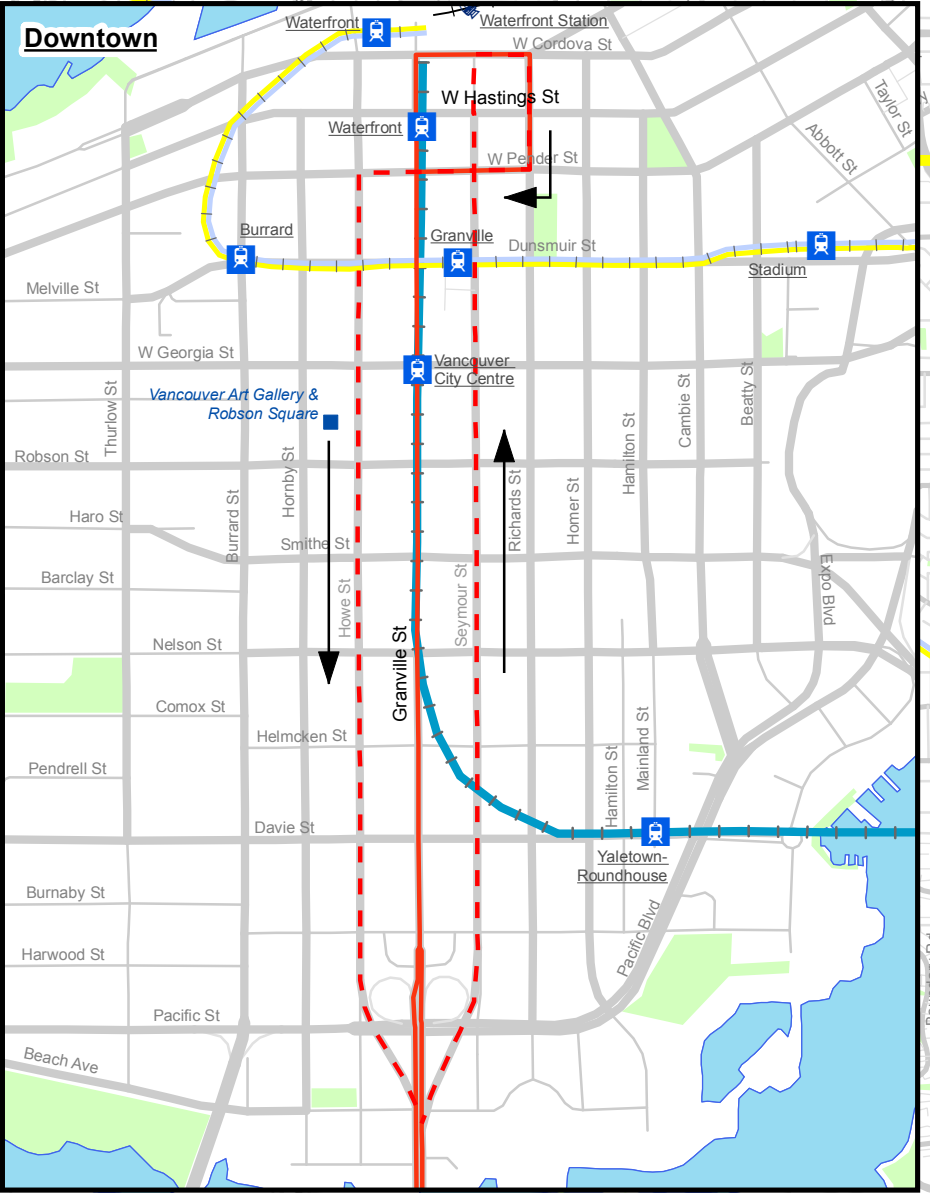

10 Granville/Downtown

April 2015

For route and schedule information, visit www.translink.ca

CMBC Service Planning

Downtown - see inset

LEGEND

-  Regular Route
-  Limited Service Routing - Fri/Sat/Sun/Hol and day before Hol (2100 to 0400)
- SkyTrain**
-  Millennium Line
-  Expo Line
-  Canada Line
-  West Coast Express
-  Sea Bus/Ferry
-  Route Terminus/Scheduled Stop
-  SkyTrain Station
-  West Coast Express Station