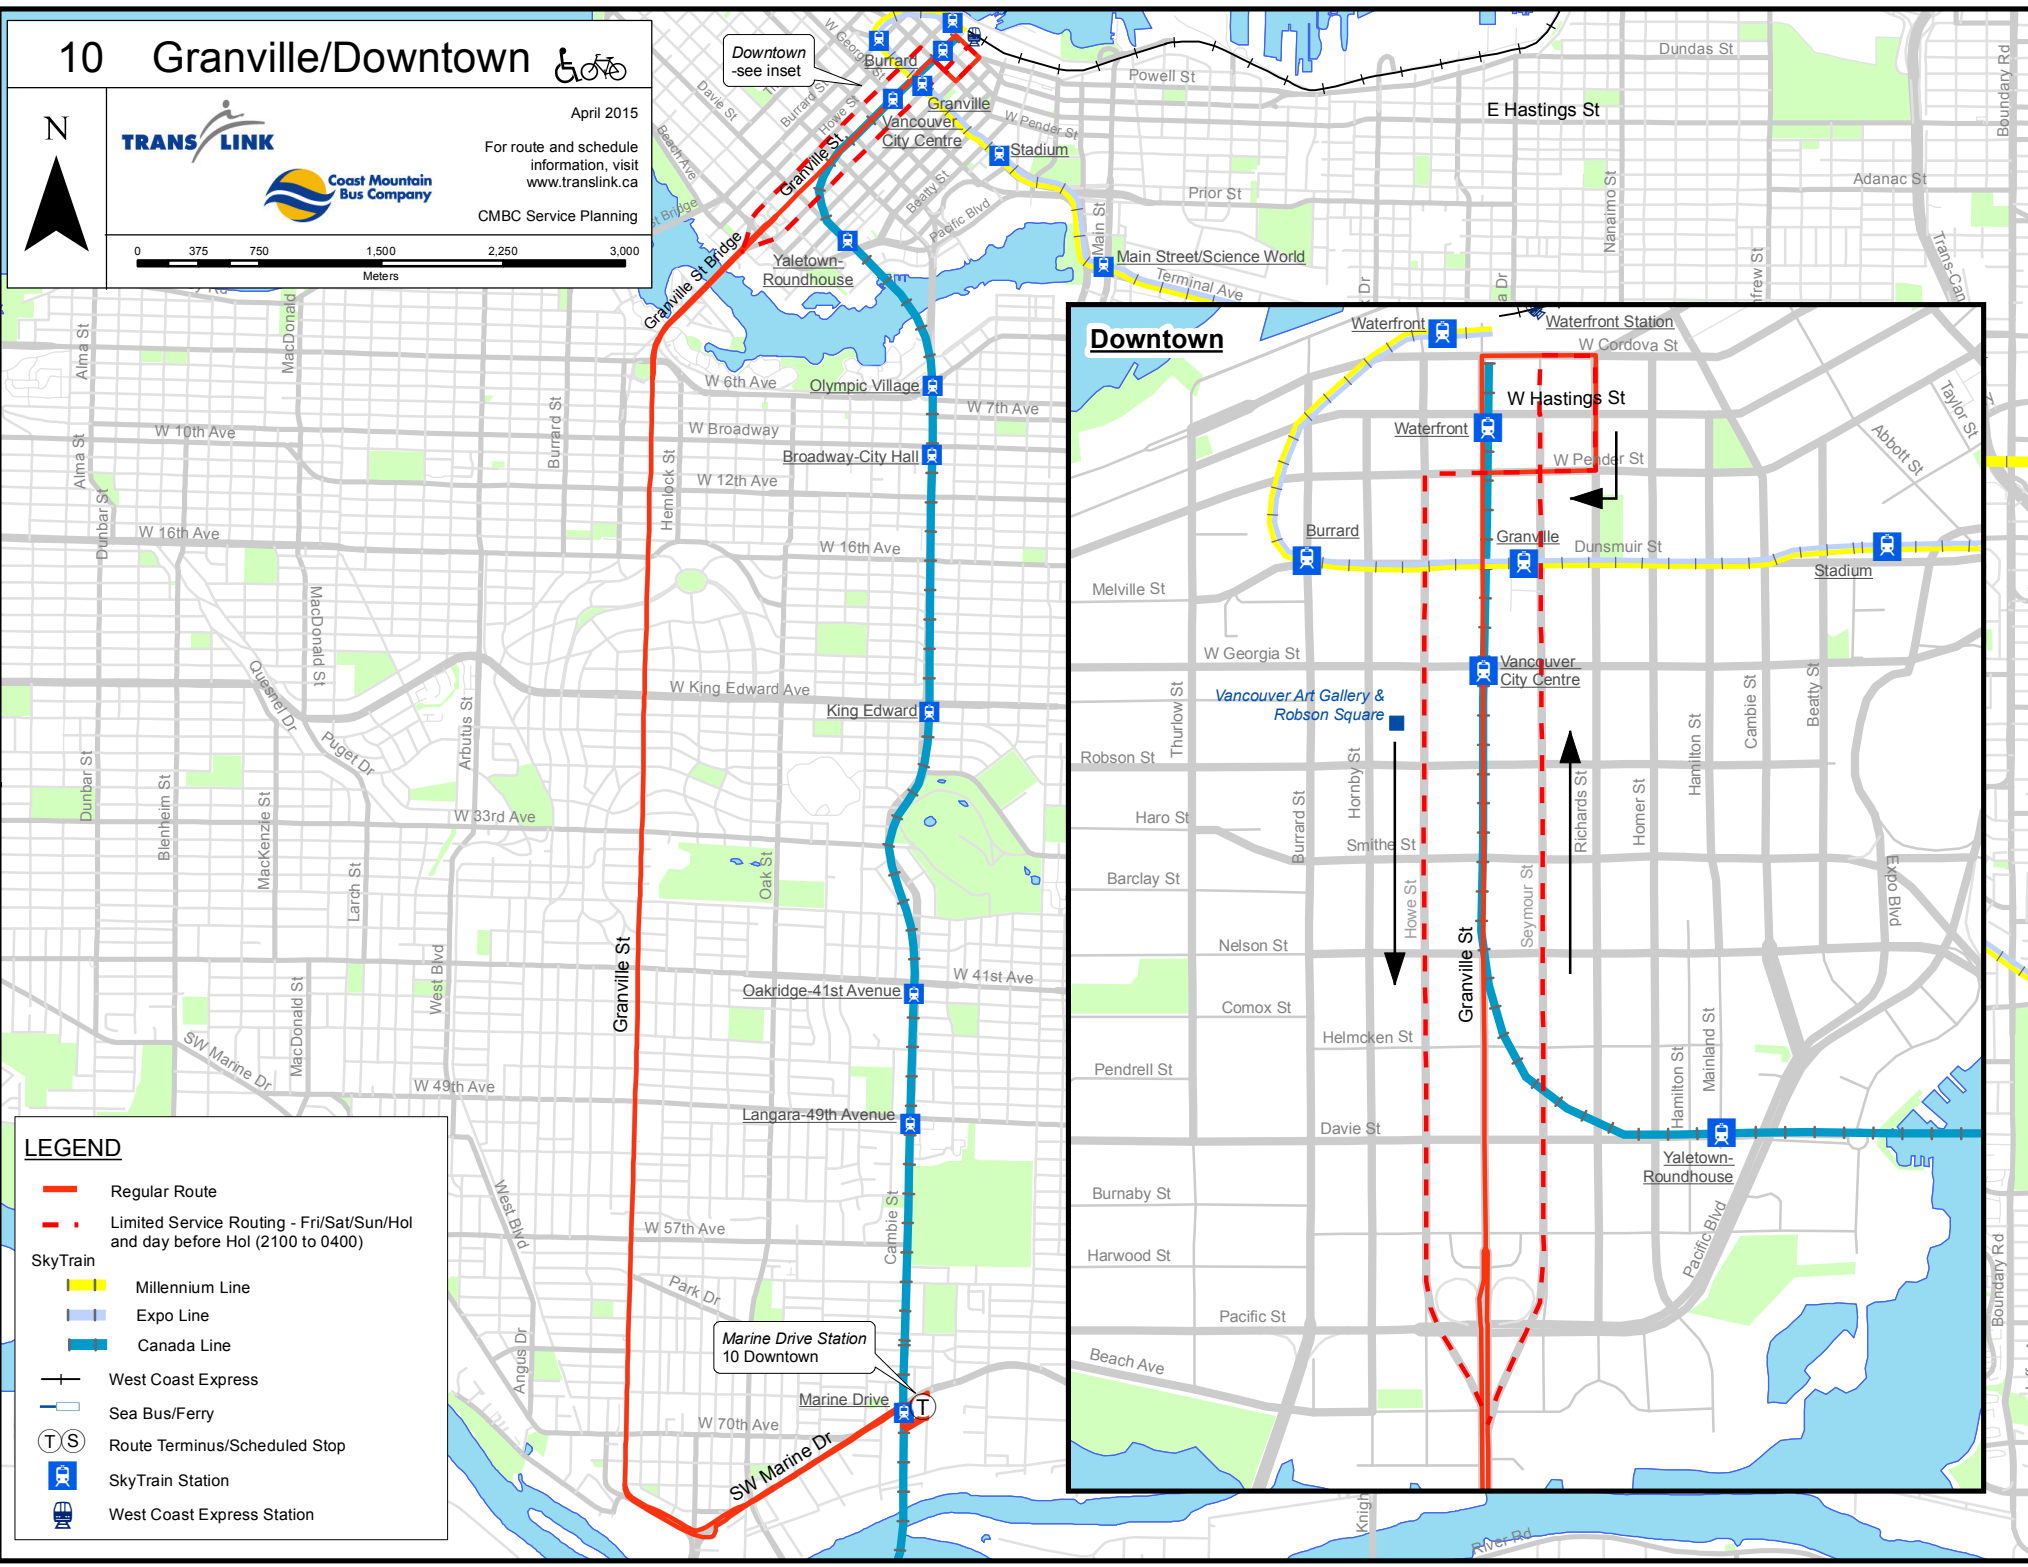

10 Granville/Downtown

April 2015

For route and schedule information, visit www.translink.ca

CMBC Service Planning

Downtown - see inset

LEGEND

-  Regular Route
-  Limited Service Routing - Fri/Sat/Sun/Hol and day before Hol (2100 to 0400)
- SkyTrain**
-  Millennium Line
-  Expo Line
-  Canada Line
-  West Coast Express
-  Sea Bus/Ferry
-  Route Terminus/Scheduled Stop
-  SkyTrain Station
-  West Coast Express Station