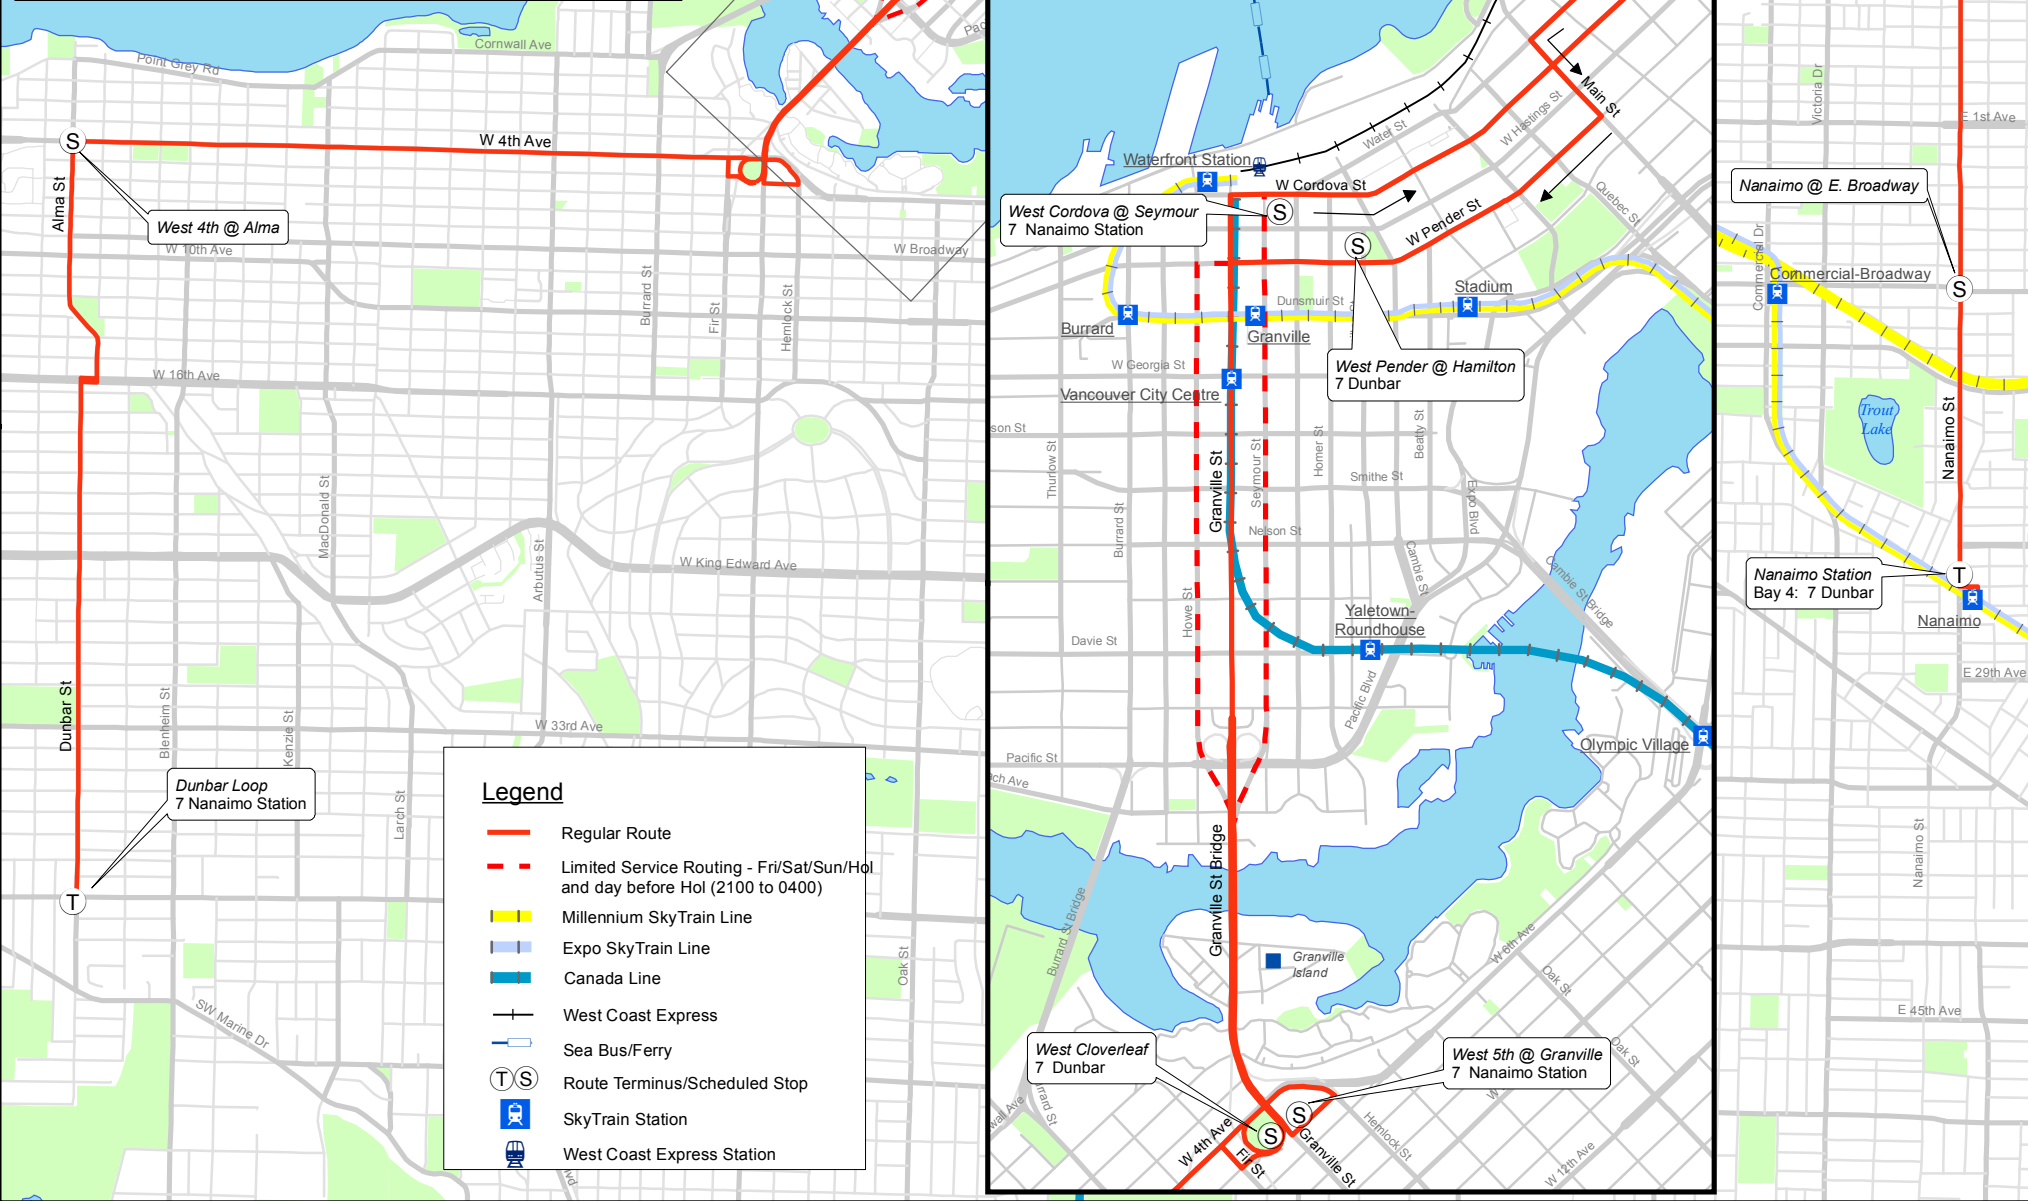

# 7 Dunbar/ Nanaimo Station

September 2014

For route and schedule information, visit [www.translink.ca](http://www.translink.ca)

CMBC Service Planning

see inset

### Legend

- Regular Route
- - - Limited Service Routing - Fri/Sat/Sun/Hol and day before Hol (2100 to 0400)
- Millennium SkyTrain Line
- Expo SkyTrain Line
- Canada Line
- West Coast Express
- Sea Bus/Ferry
- T S Route Terminus/Scheduled Stop
- SkyTrain Station
- West Coast Express Station

**West 4th @ Alma**  
W 10th Ave

**Dunbar Loop**  
7 Nanaimo Station

**West Cordova @ Seymour**  
7 Nanaimo Station

**West Pender @ Hamilton**  
7 Dunbar

**West Cloverleaf**  
7 Dunbar

**West 5th @ Granville**  
7 Nanaimo Station

**Nanaimo @ E. Broadway**

**Nanaimo Station**  
Bay 4: 7 Dunbar