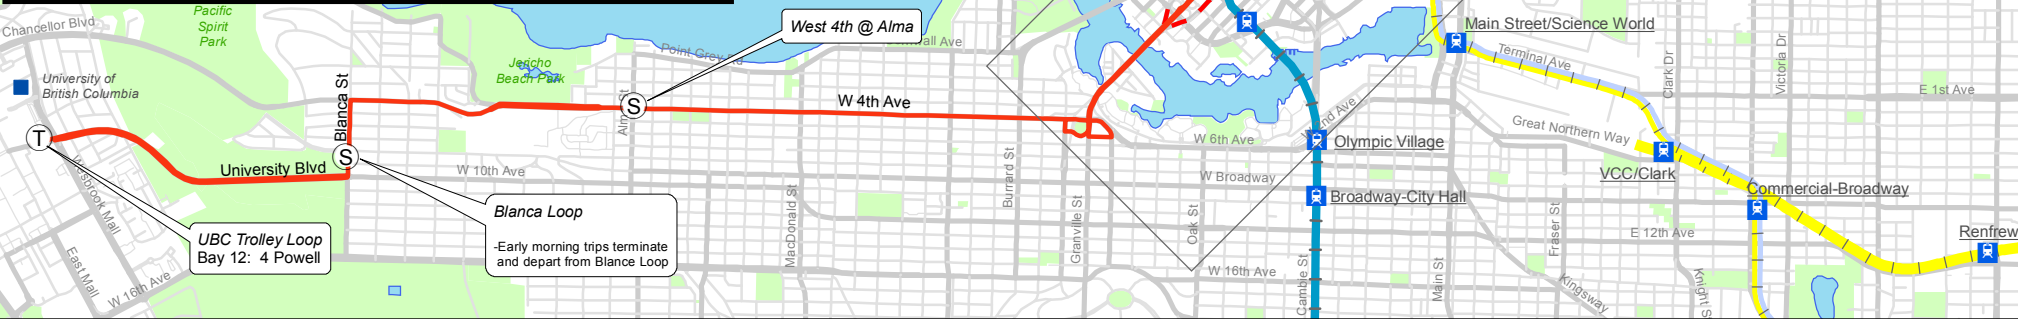

## LEGEND

- Regular Route
- - Limited Service Routing - Fri/Sat/Sun/Hol and day before Hol (2100 to 0400)
- SkyTrain**
  - Millennium Line
  - Expo Line
  - Canada Line
- West Coast Express
- Sea Bus/Ferry
- (T) (S)** Route Terminus/Scheduled Stop
- SkyTrain Station
- West Coast Express Station

West Cordova @ Seymour  
4 Powell

West Pender @ Hamilton  
4 UBC

West Cloverleaf  
4 UBC

West 5th @ Granville  
4 Powell

West 4th @ Alma

UBC Trolley Loop  
Bay 12: 4 Powell

Blanca Loop  
-Early morning trips terminate  
and depart from Blanca Loop