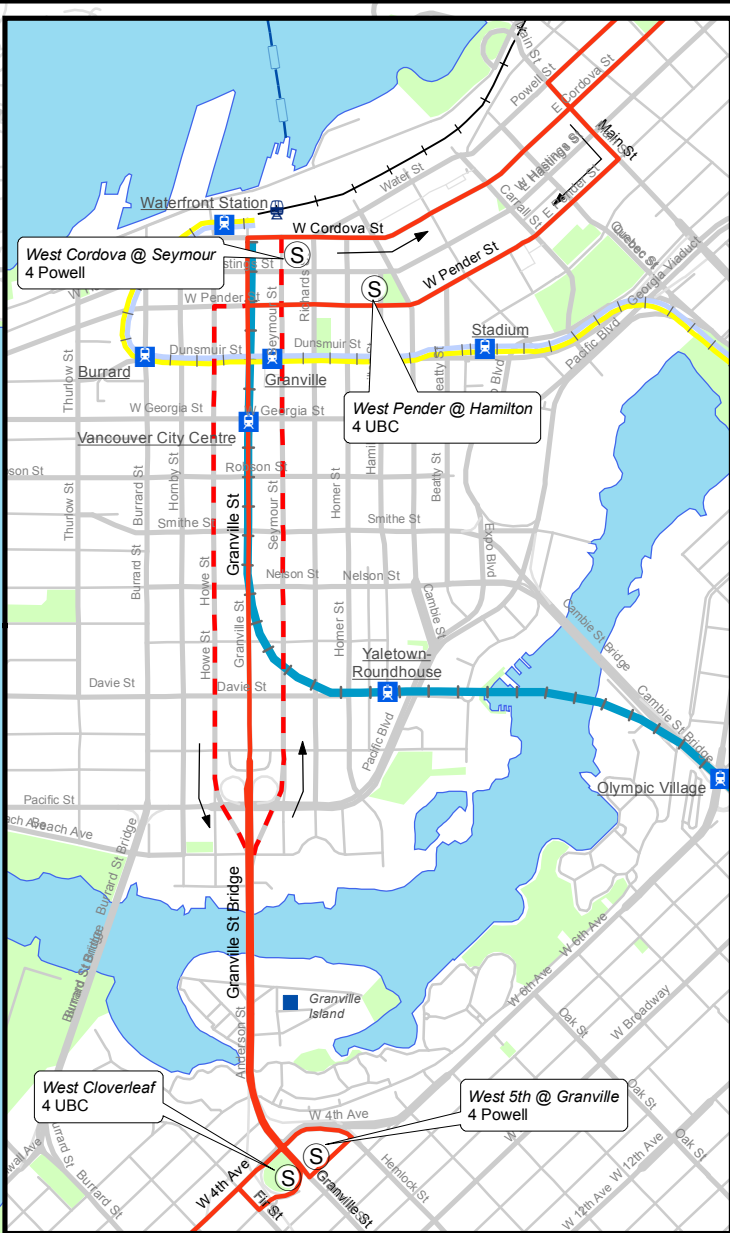

# 4 UBC/Powell

September 2014

For route and schedule information, visit [www.translink.ca](http://www.translink.ca)

CMB Service Planning

## LEGEND

- Regular Route
- - Limited Service Routing - Fri/Sat/Sun/Hol and day before Hol (2100 to 0400)
- SkyTrain**
  - Millennium Line
  - Expo Line
  - Canada Line
- West Coast Express
- Sea Bus/Ferry
- (T) (S)** Route Terminus/Scheduled Stop
- SkyTrain Station
- West Coast Express Station

West Cordova @ Seymour  
4 Powell

West Pender @ Hamilton  
4 UBC

West Cloverleaf  
4 UBC

West 5th @ Granville  
4 Powell

West 4th @ Alma

UBC Trolley Loop  
Bay 12: 4 Powell

Blanca Loop  
-Early morning trips terminate  
and depart from Blanca Loop

Dundas @ Nanaimo

Eton @ Renfrew  
4 UBC

see inset