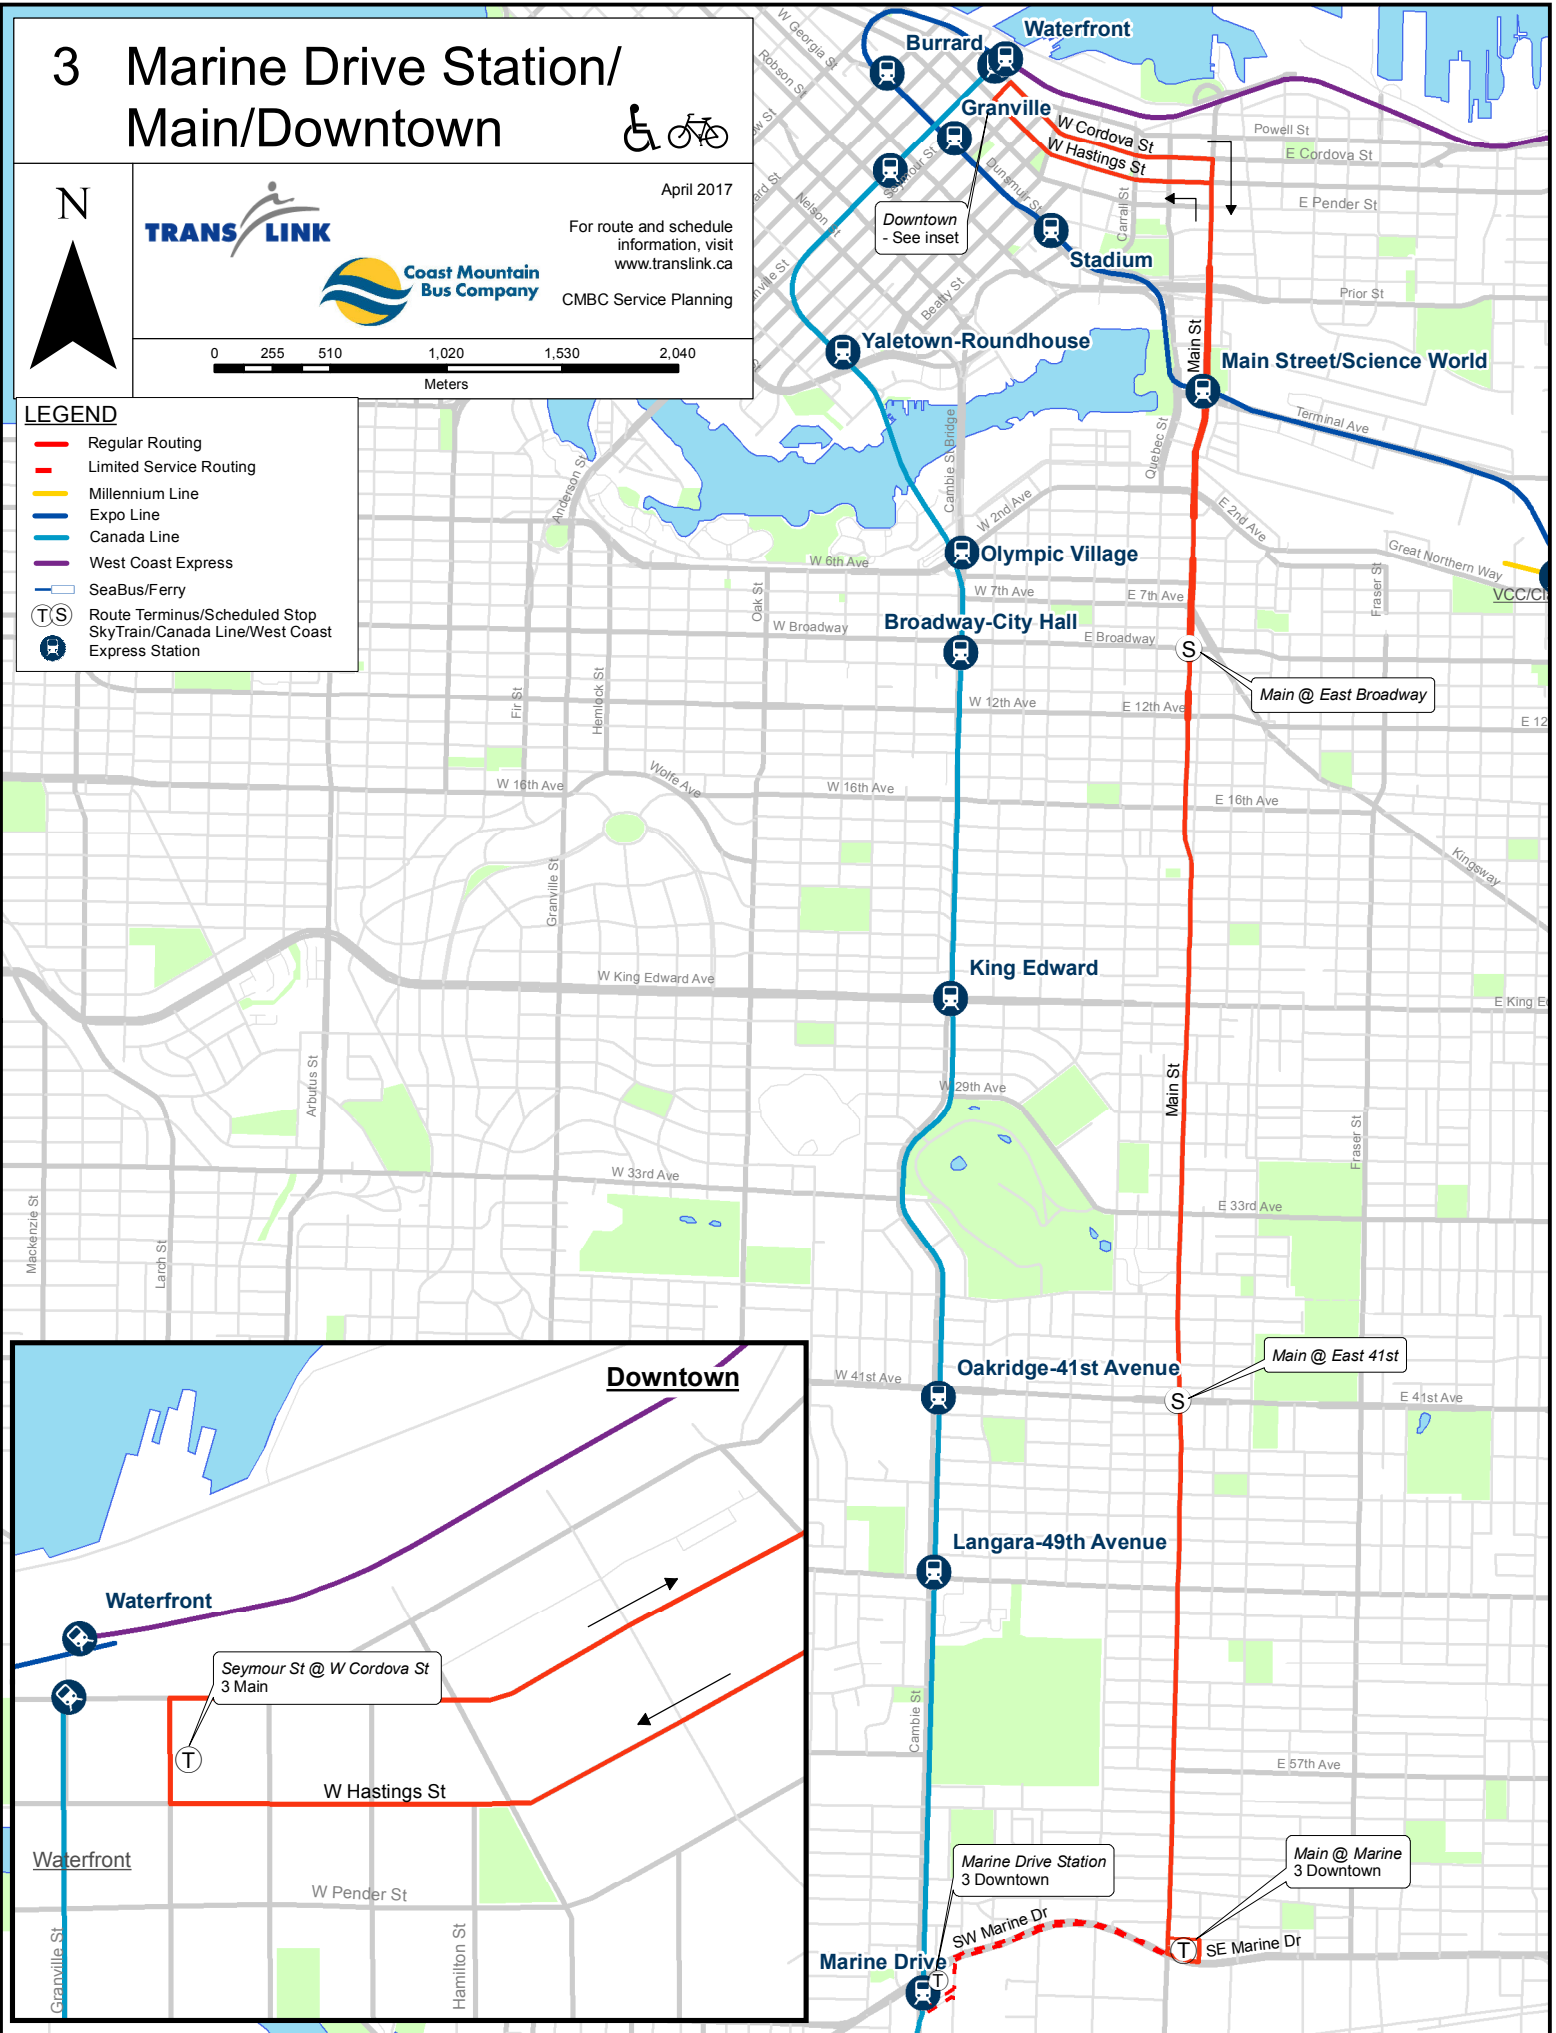

3 Marine Drive Station/ Main/Downtown

April 2017

For route and schedule information, visit www.translink.ca
CMBC Service Planning

LEGEND

- Regular Routing
- Limited Service Routing
- Millennium Line
- Expo Line
- Canada Line
- West Coast Express
- SeaBus/Ferry
- T Route Terminus/Scheduled Stop
- S SkyTrain/Canada Line/West Coast Express Station

Downtown

Waterfront

Seymour St @ W Cordova St
3 Main

W Hastings St

Waterfront

W Pender St

Hamilton St

Marine Drive

Marine Drive Station
3 Downtown

SW Marine Dr

SE Marine Dr

Main @ Marine
3 Downtown

Main @ East 41st

S

S

S