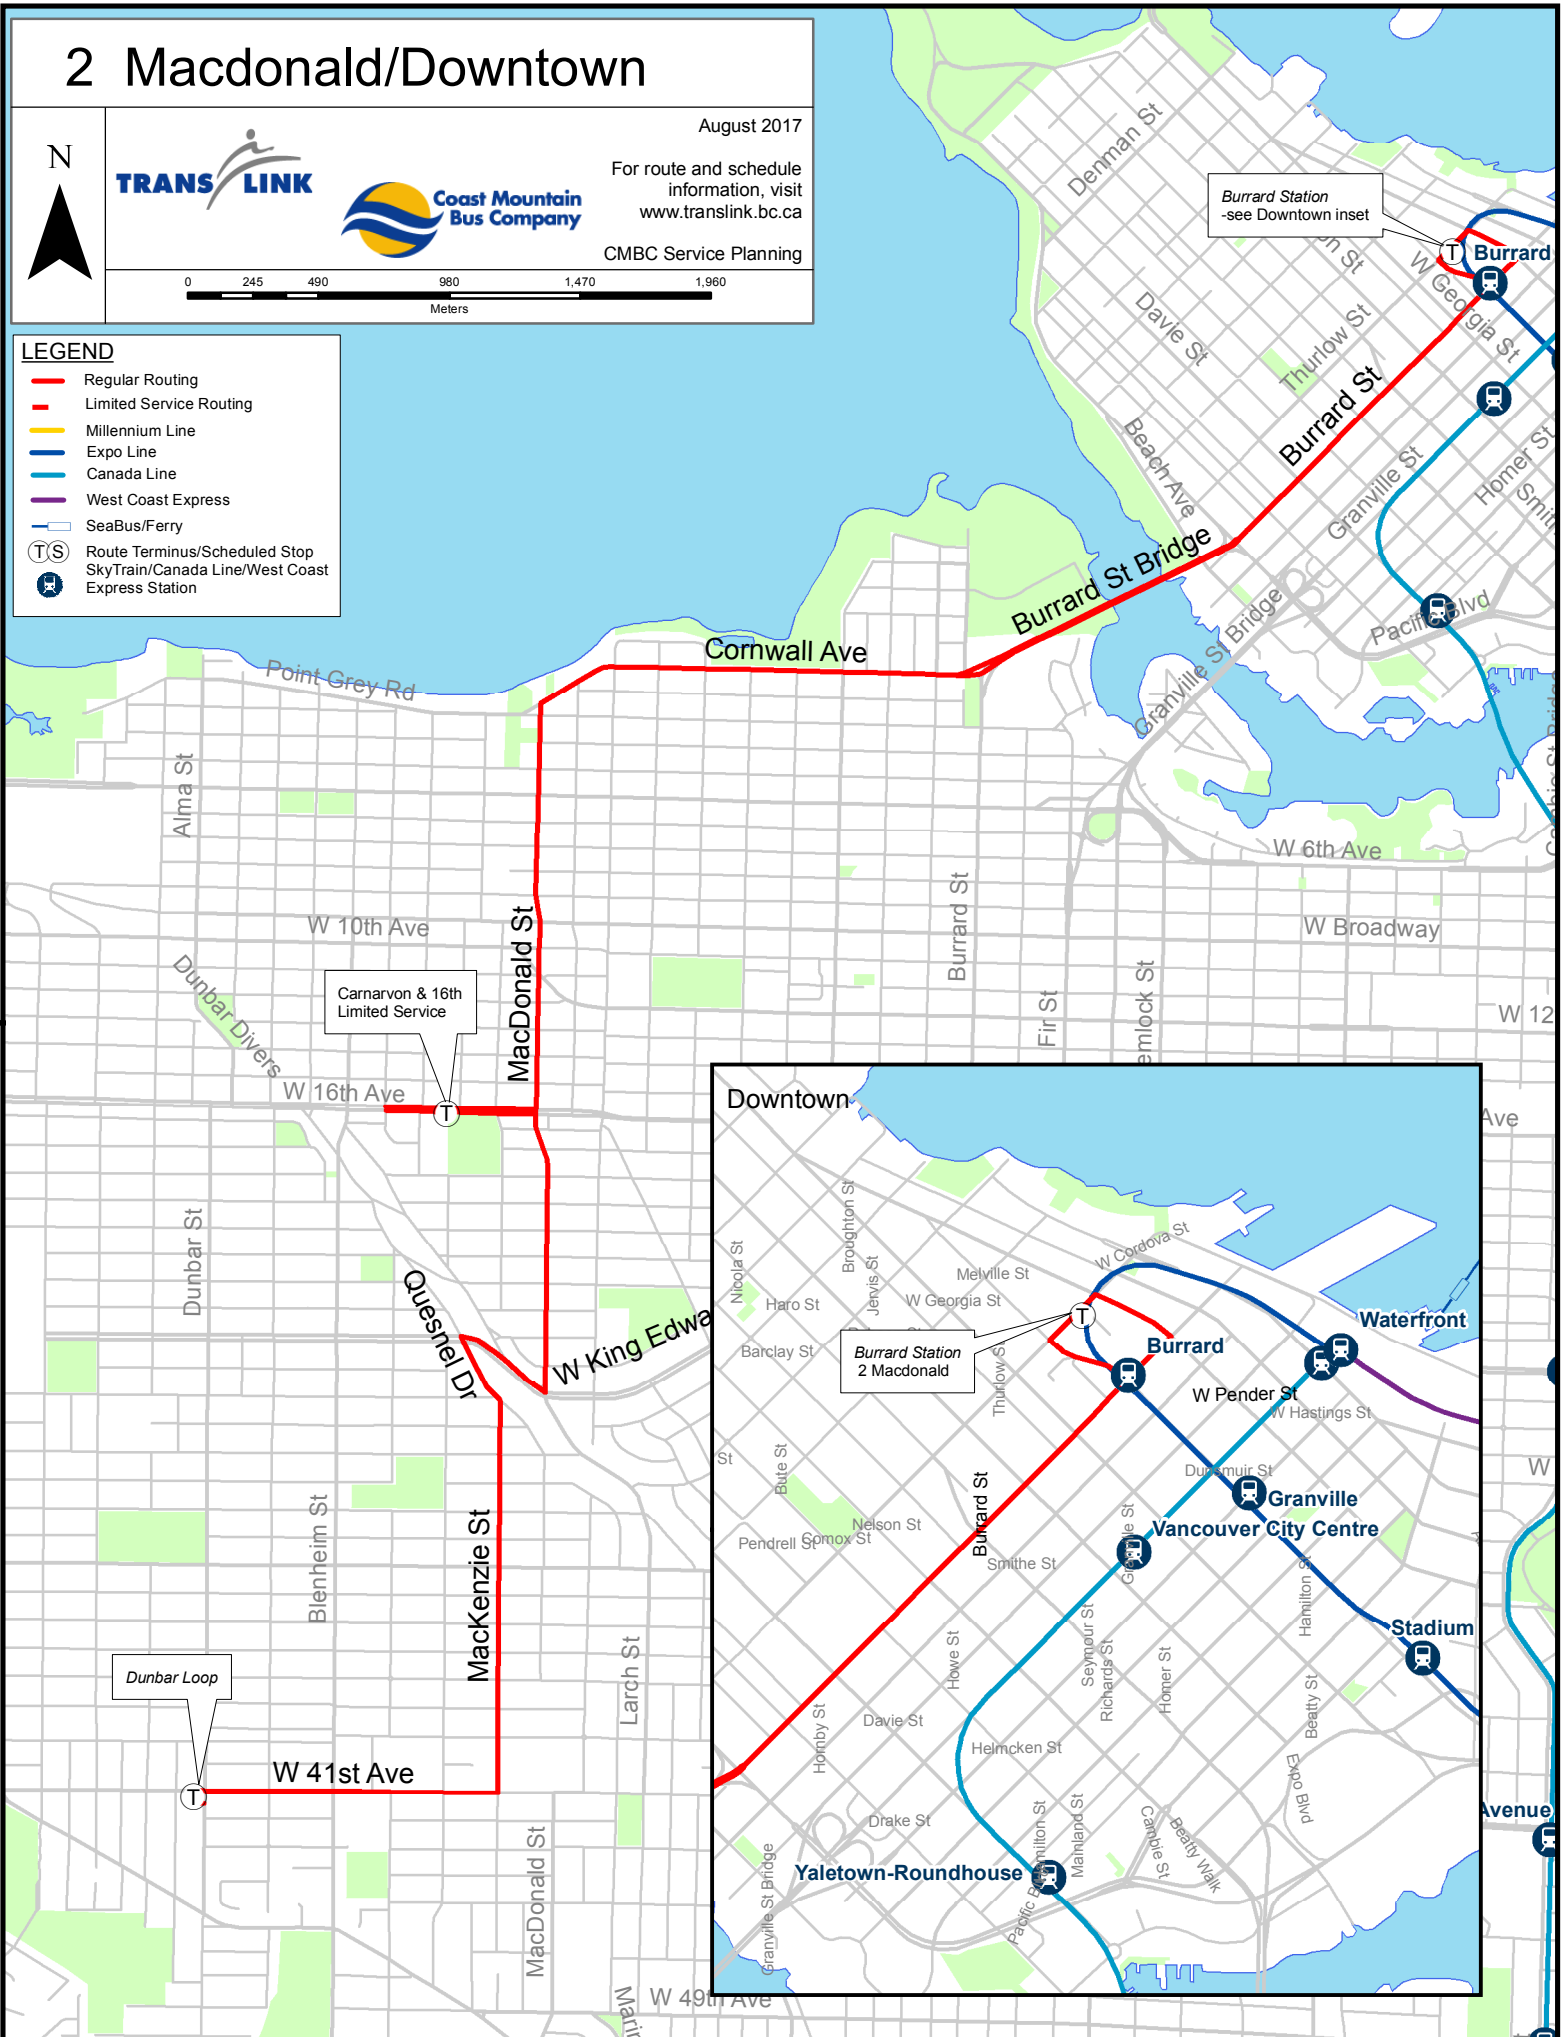

2 Macdonald/Downtown

August 2017

For route and schedule information, visit www.translink.bc.ca

CMBC Service Planning

LEGEND

- Regular Routing
- Limited Service Routing
- Millennium Line
- Expo Line
- Canada Line
- West Coast Express
- SeaBus/Ferry
- T Route Terminus/Scheduled Stop
- T SkyTrain/Canada Line/West Coast Express Station

Burrard Station - see Downtown inset

Carnarvon & 16th Limited Service

Dunbar Loop

Burrard Station 2 Macdonald