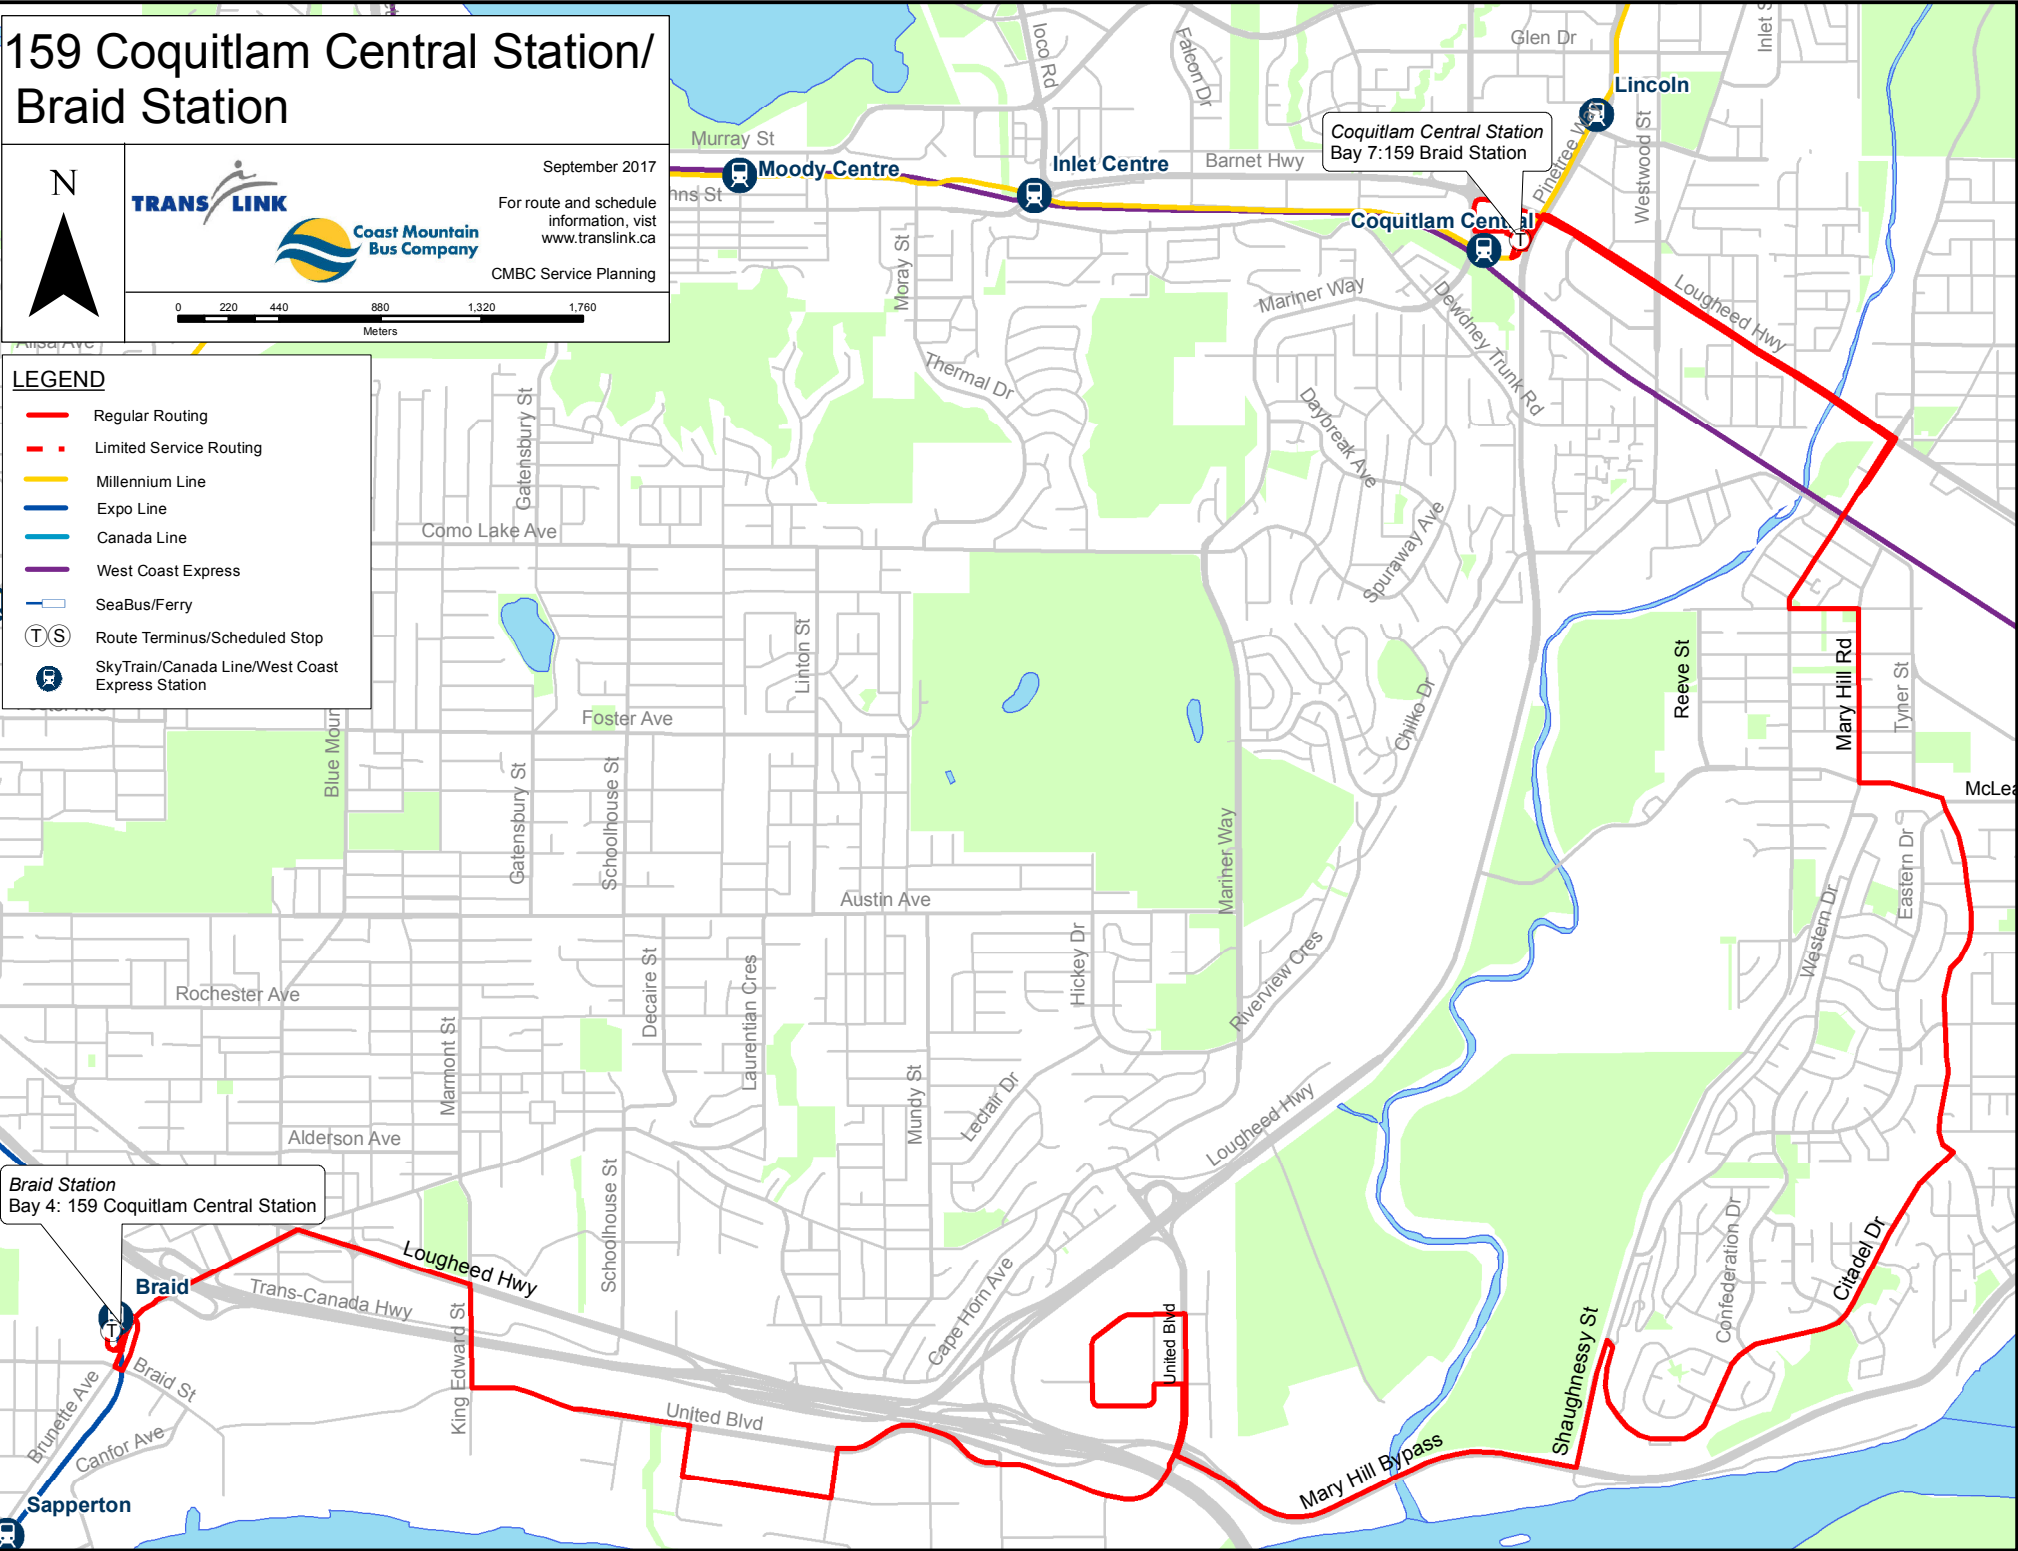

159 Coquitlam Central Station/ Braid Station

September 2017

For route and schedule information, visit www.translink.ca

CMBC Service Planning

N

LEGEND

- Regular Routing
- - - Limited Service Routing
- Millennium Line
- Expo Line
- Canada Line
- West Coast Express
- SeaBus/Ferry
- T S Route Terminus/Scheduled Stop
- T SkyTrain/Canada Line/West Coast Express Station

Braid Station
Bay 4: 159 Coquitlam Central Station

Coquitlam Central Station
Bay 7: 159 Braid Station

Sapperton

Lincoln

Braid

Mary Hill Bypass