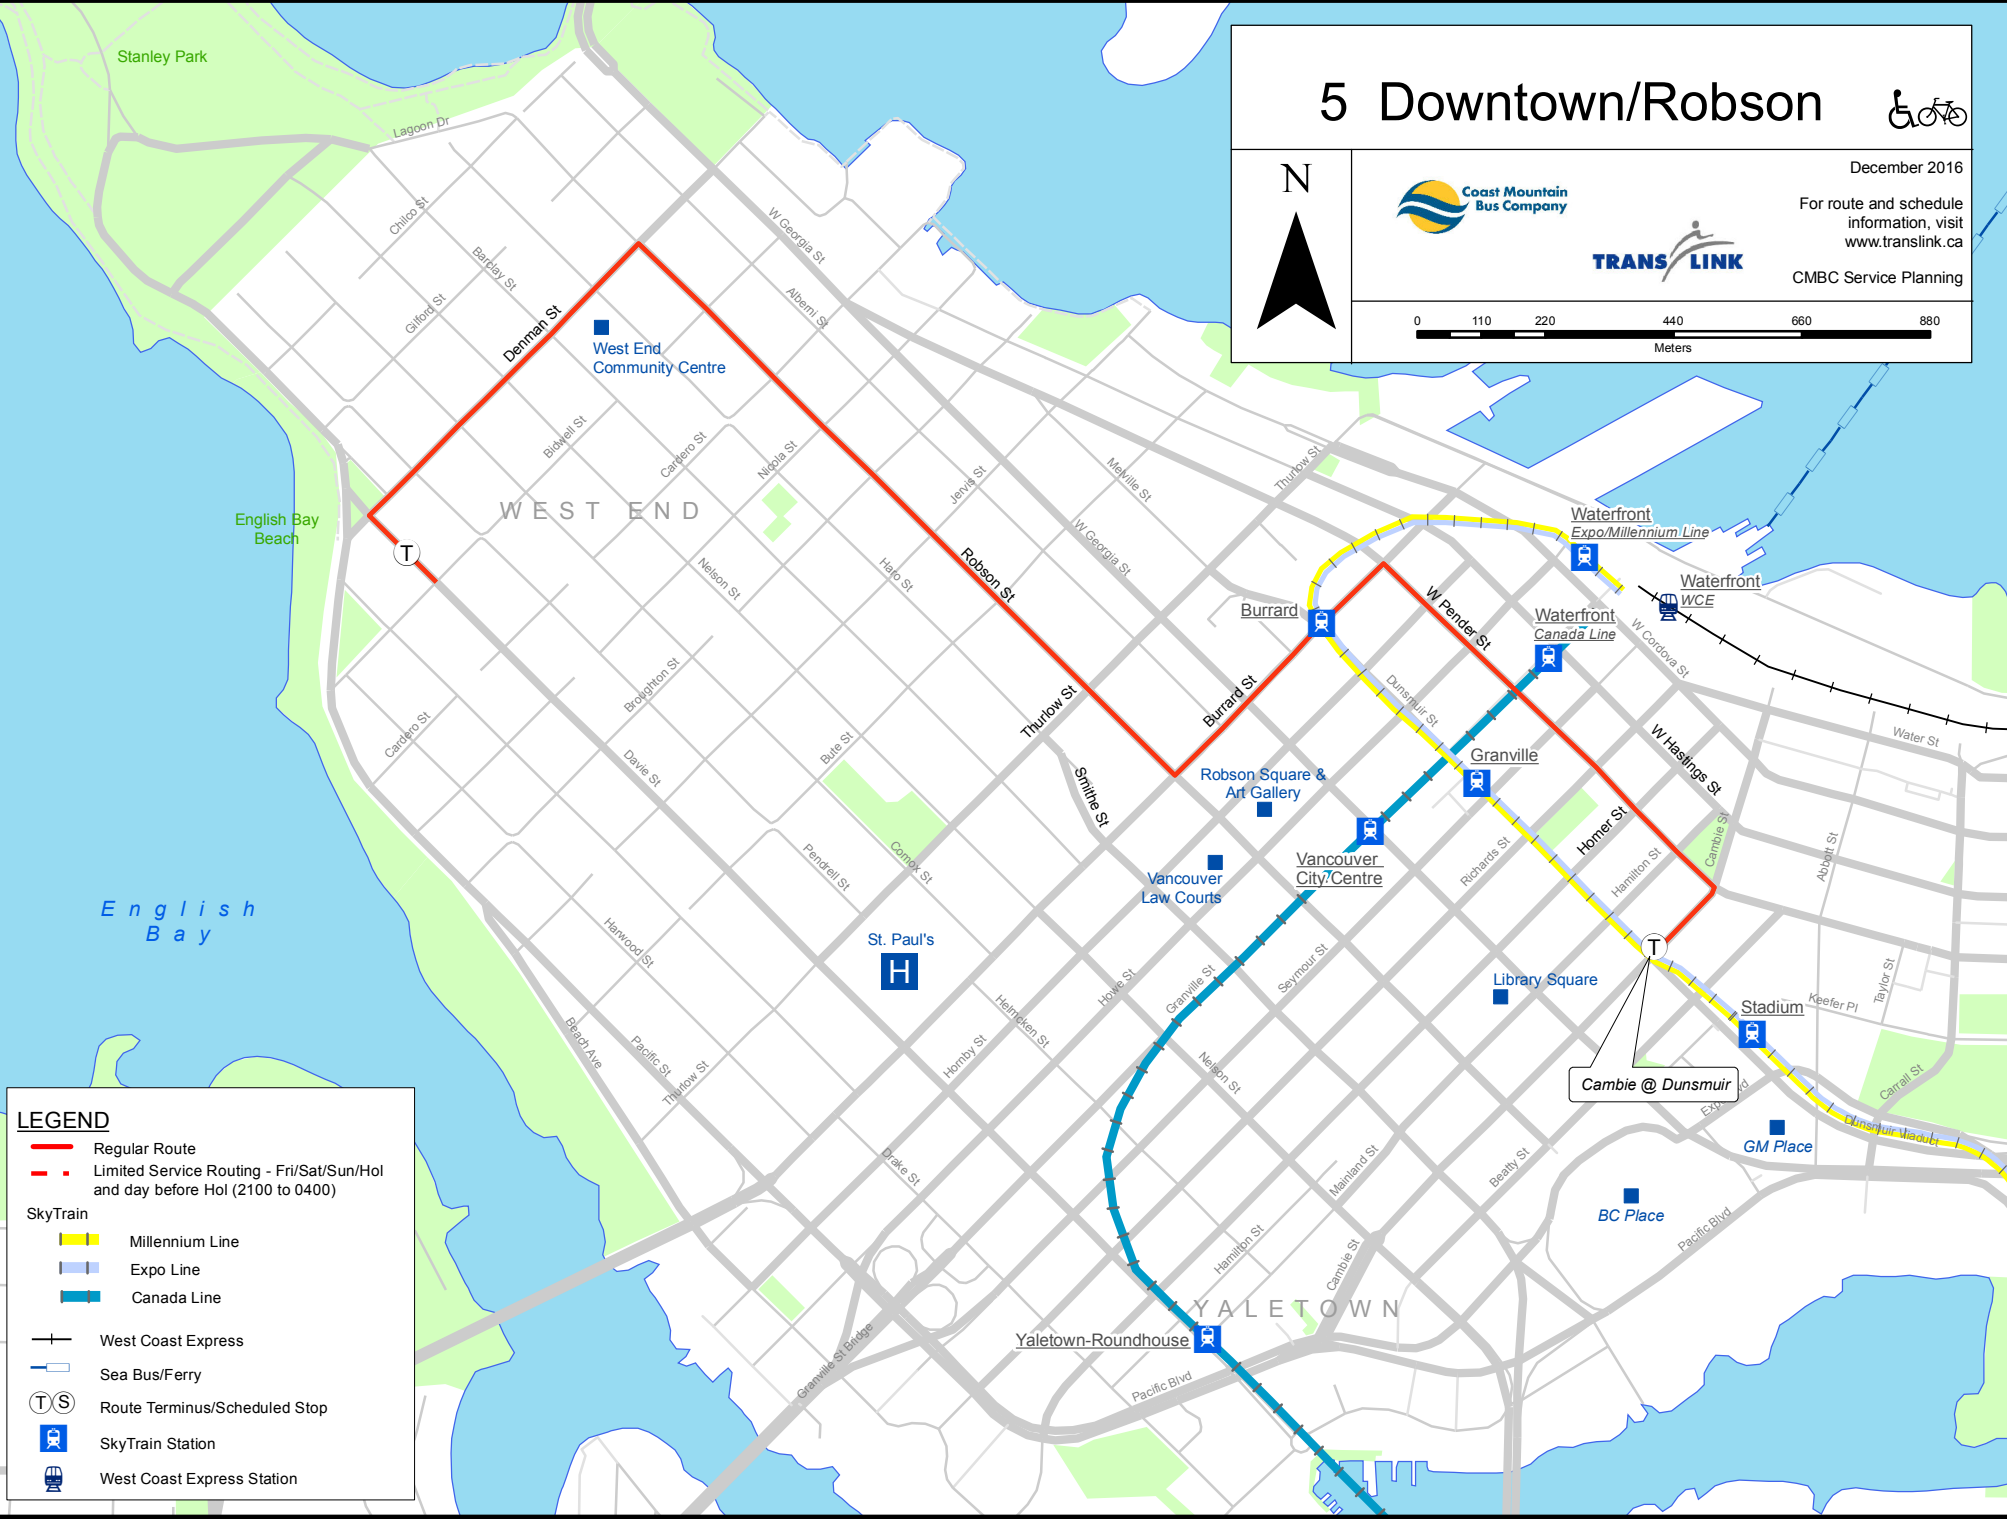

5 Downtown/Robson

December 2016

For route and schedule information, visit www.translink.ca

CMBC Service Planning

LEGEND

- Regular Route
- - Limited Service Routing - Fri/Sat/Sun/Hol and day before Hol (2100 to 0400)
- SkyTrain**
- Millennium Line
- Expo Line
- Canada Line
- + West Coast Express
- Sea Bus/Ferry
- T S Route Terminus/Scheduled Stop
- ST SkyTrain Station
- WCE West Coast Express Station