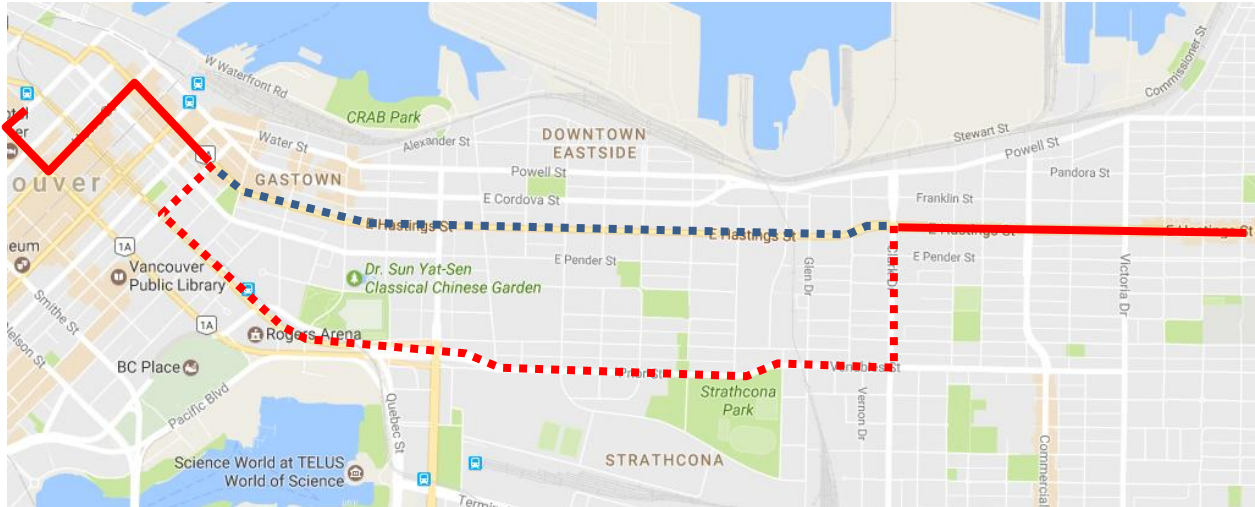

Women's Memorial March Detour Map

95 Burrard Stn: Regular route to Hastings & Clark, then via Clark, Venables, Prior, Dunsmuir, Homer, Hastings then regular route.

Regular route	
Portion missed	
Detour portion	