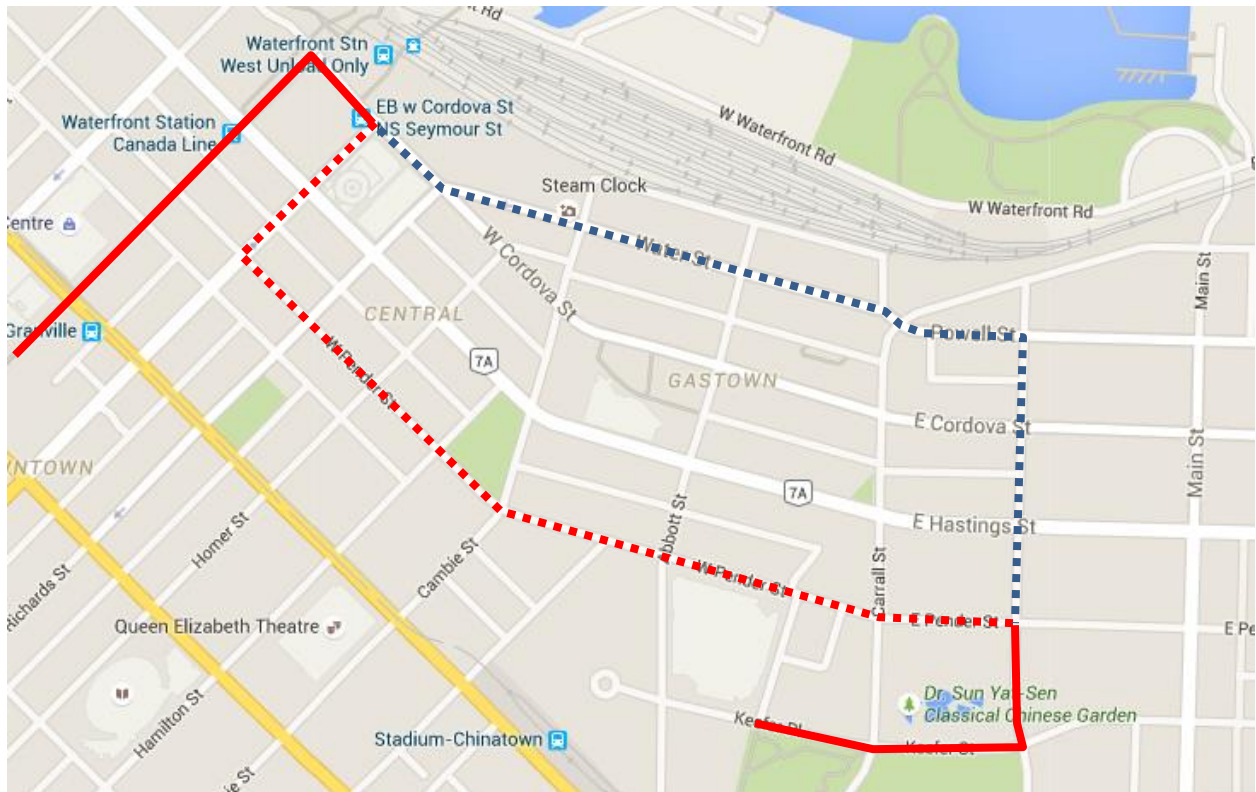

# Women's Memorial March Detour Map

**50 False Creek:** Regular route to Columbia & Pender then via Pender, Seymour, Cordova, then regular route.

Regular route	
Portion missed	
Detour portion	