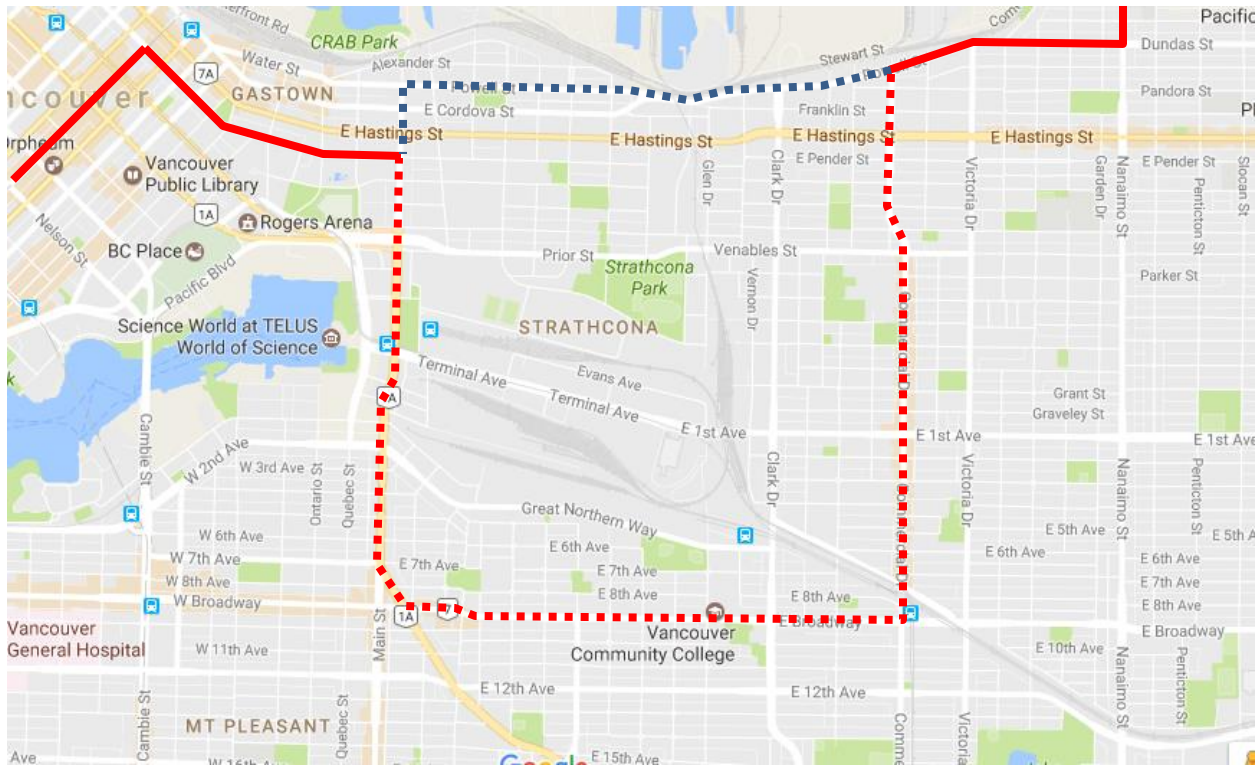

# Women's Memorial March Detour Map

**4 UBC:** Regular route to Powell & Commercial, then via Commercial, Broadway, Kingsway, Main, Pender then regular route.

Regular route	
Portion missed	
Detour portion	