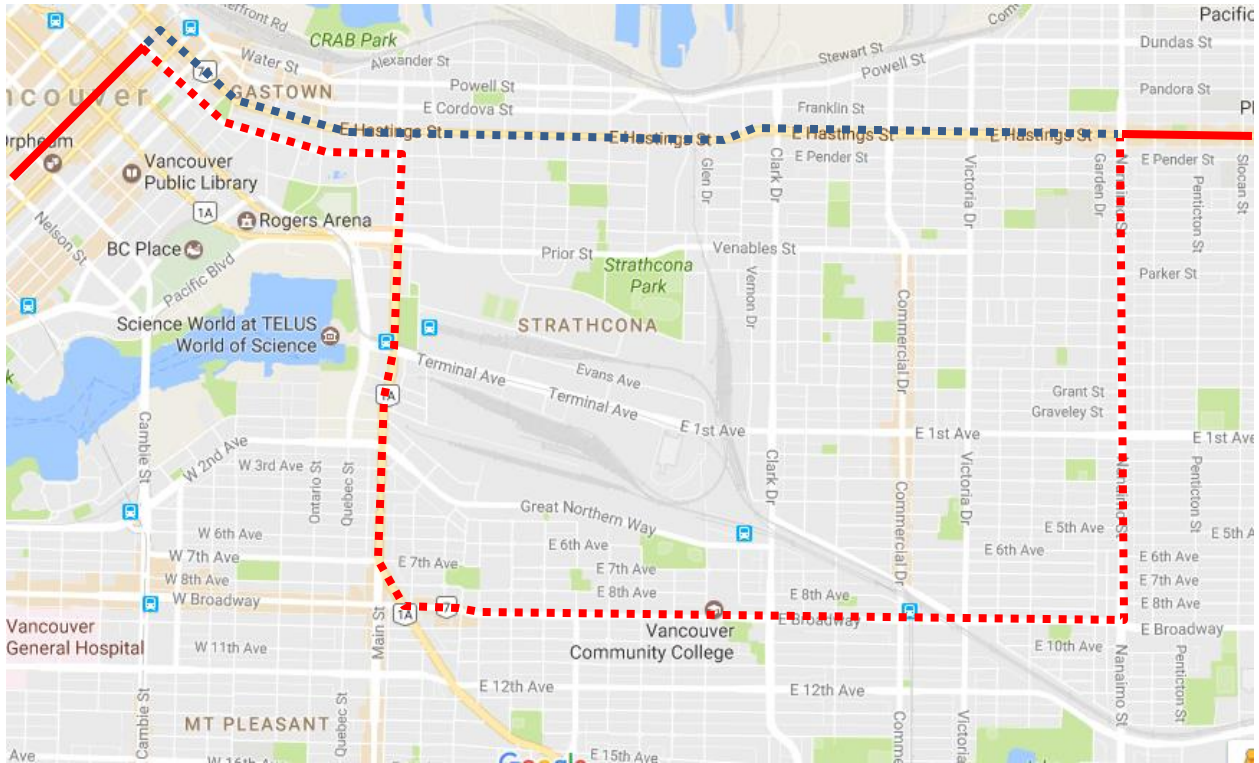

Women's Memorial March Detour Map

16 Arbutus: Regular route to Hastings & Nanaimo, then via Nanaimo, Broadway, Kingsway, Main, Pender, Granville then regular route.

Regular route	
Portion missed	
Detour portion	