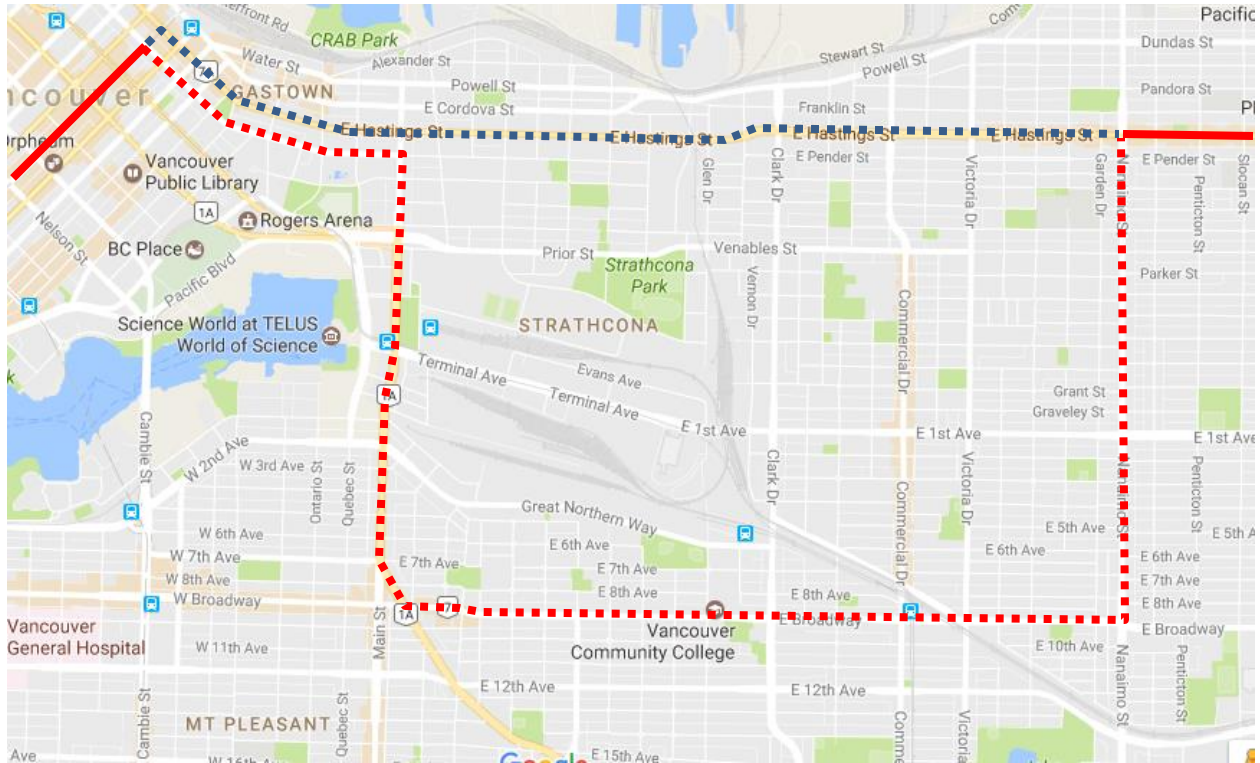

Women's Memorial March Detour Map

16 29 Ave Stn: Regular route to Granville & Pender, then via Pender, Main, Kingsway, Broadway, Nanaimo, Hastings then regular route.

| | |
|----------------|--|
| Regular route |  |
| Portion missed |  |
| Detour portion |  |